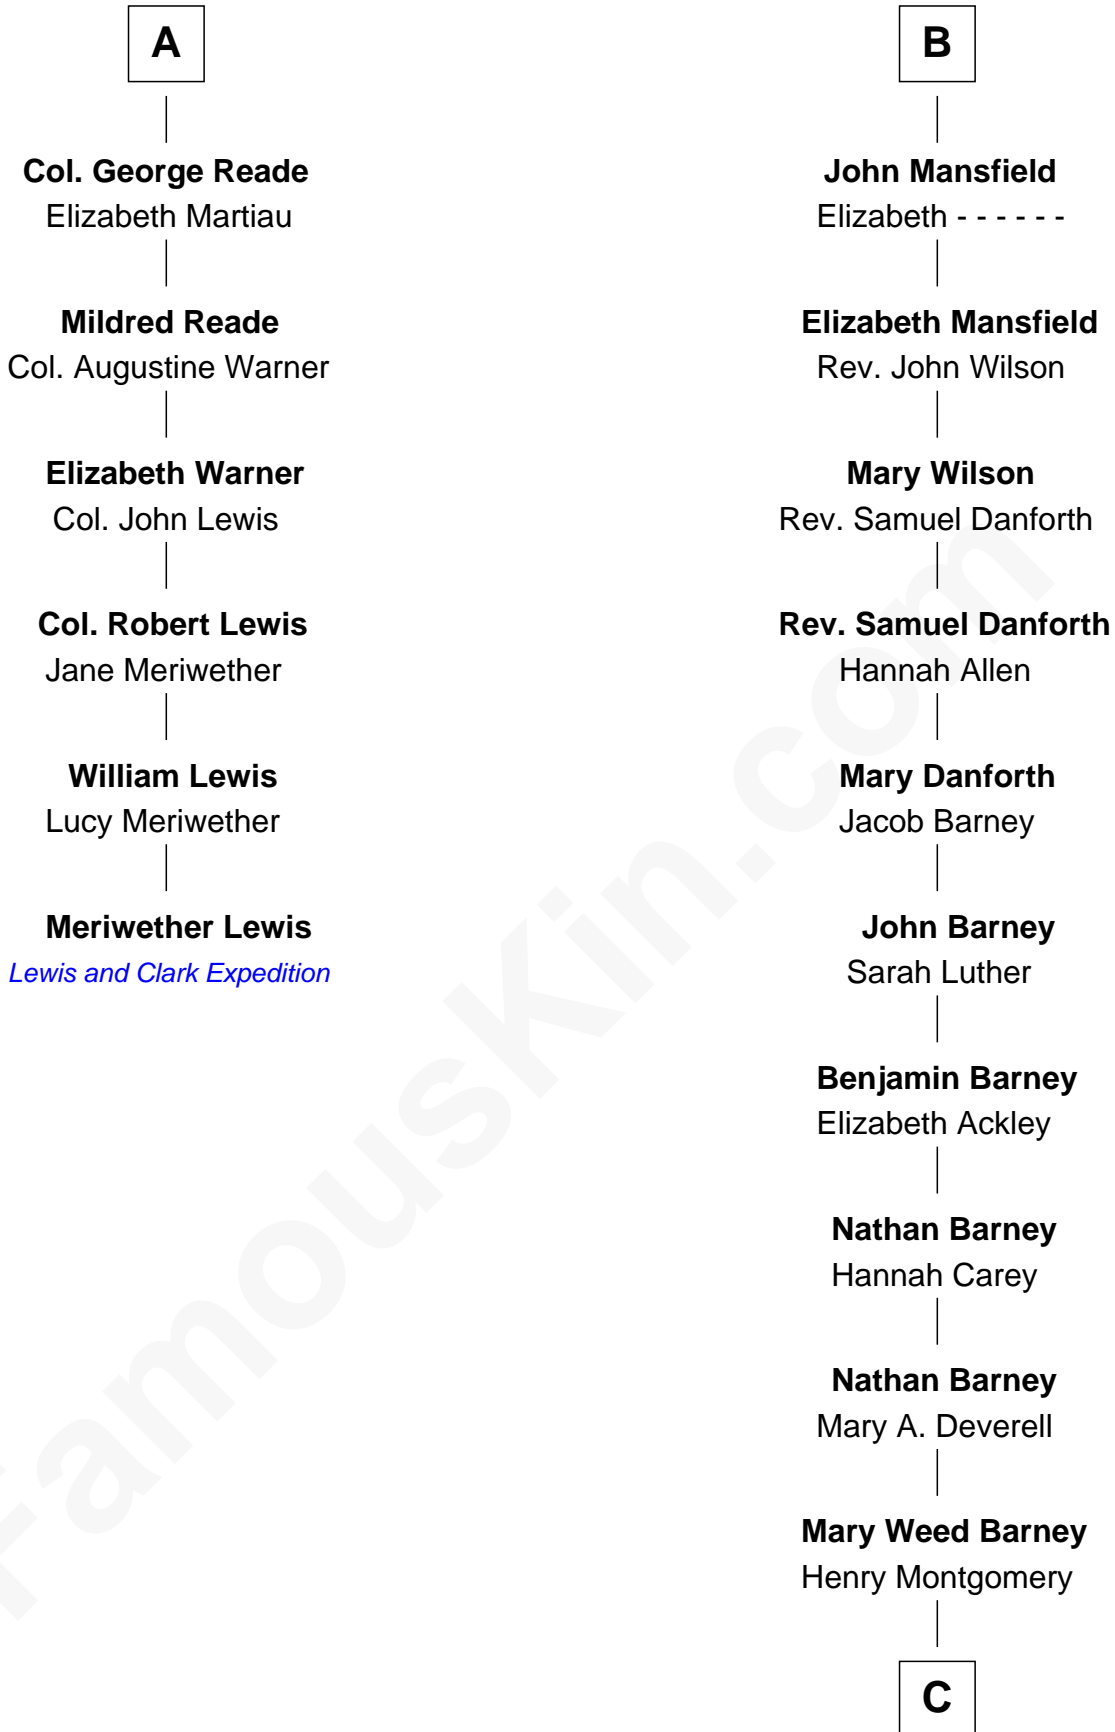

# FamousKin.com Relationship Chart of

**Meriwether Lewis**

*Lewis and Clark Expedition*

12th cousin 6 times removed of

**Elizabeth Montgomery**

*TV Actress - "Bewitched"*

**Sir Ralph Neville**

*with wife  
Joan Beaufort*

Sir Ralph Eure

**Mildred Windebank**

Robert Reade

**Anne Eure**

Lancelot Mansfield

**A**

**B**

C