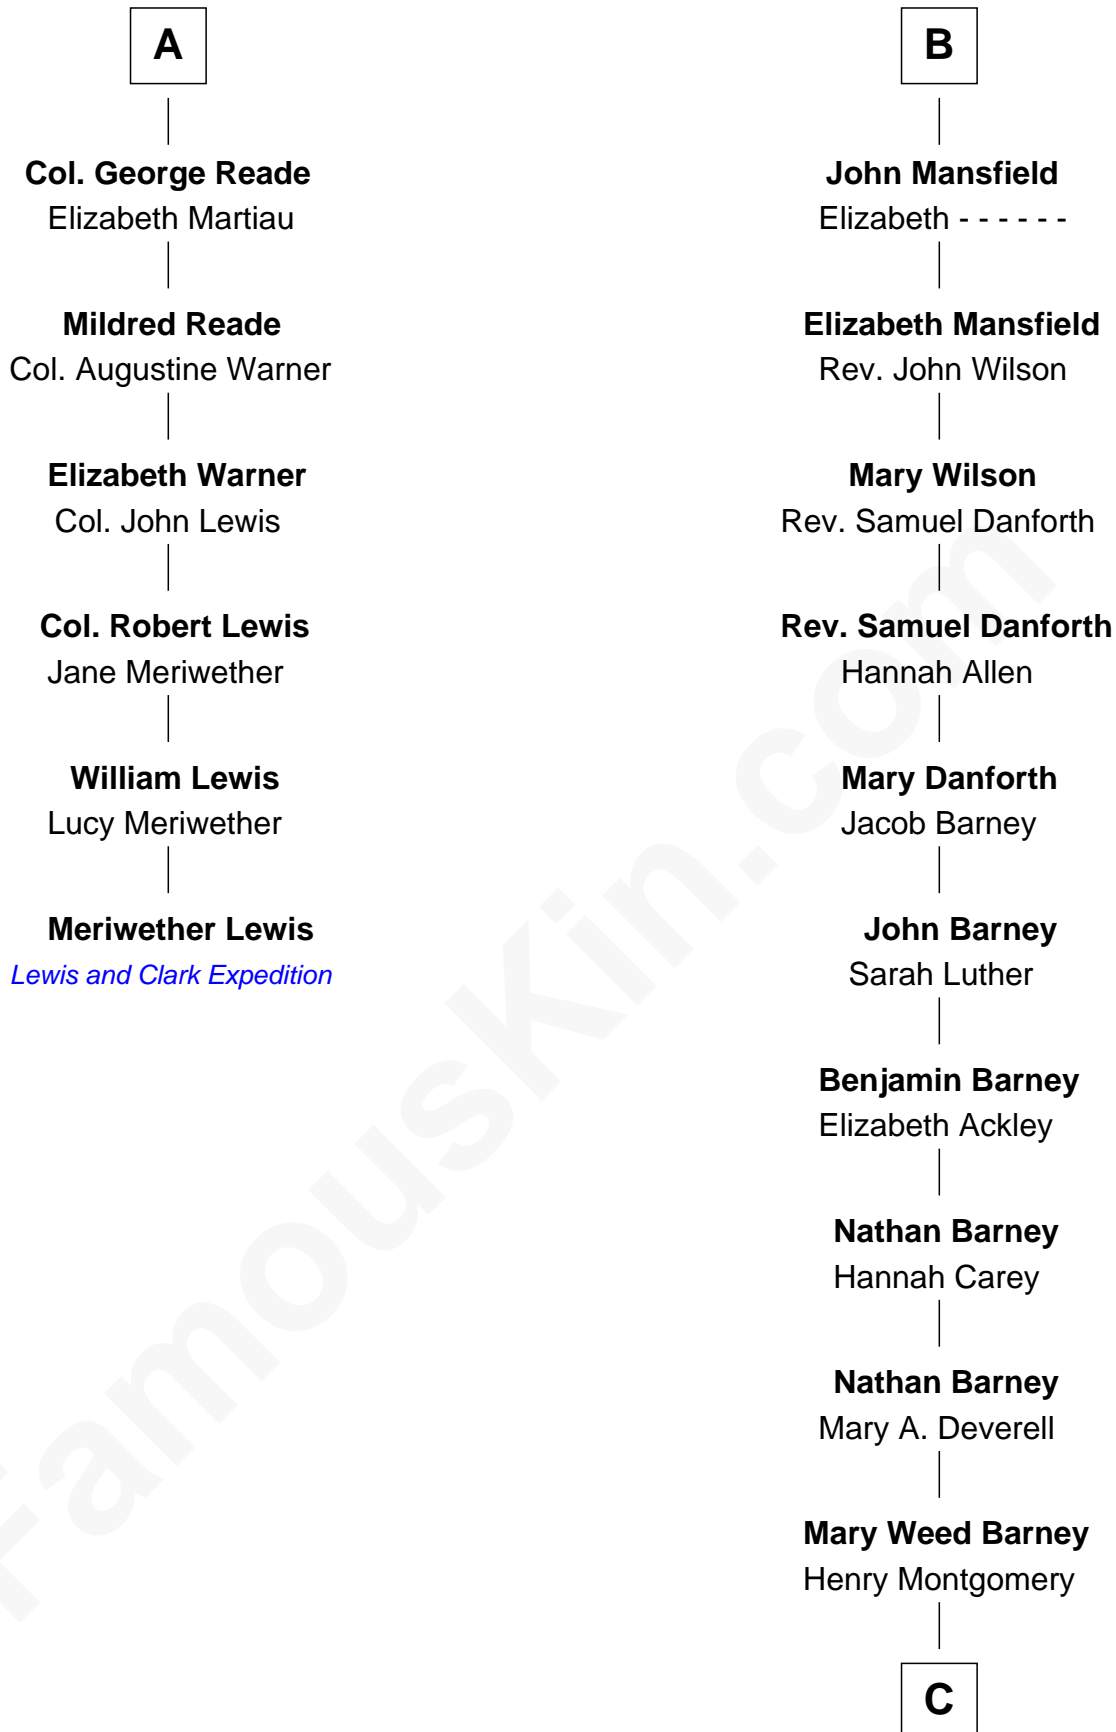

# FamousKin.com Relationship Chart of

**Meriwether Lewis**

*Lewis and Clark Expedition*

12th cousin 6 times removed of

**Elizabeth Montgomery**

*TV Actress - "Bewitched"*

C

Henry Montgomery  
Elizabeth Bryan Allen

Elizabeth Montgomery  
*TV Actress - "Bewitched"*

FamousKin.com