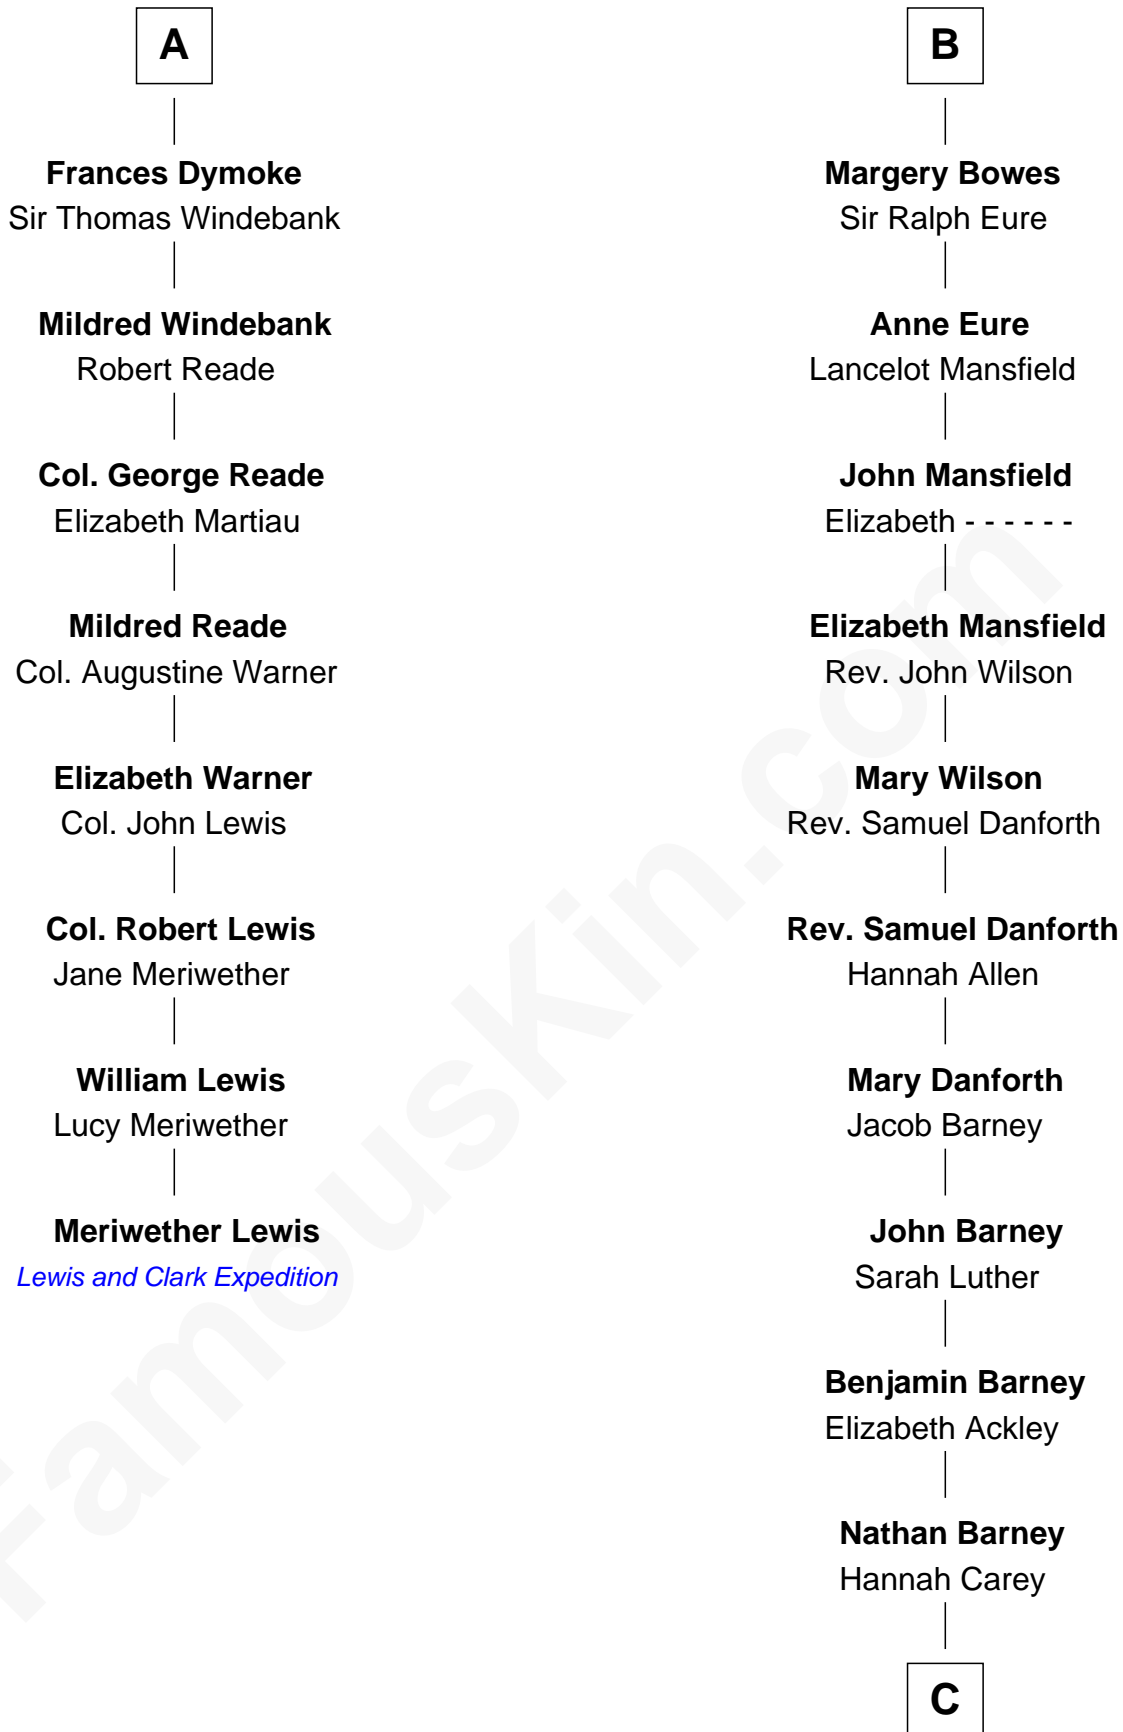

FamousKin.com Relationship Chart of

Meriwether Lewis

Lewis and Clark Expedition

14th cousin 6 times removed of

Elizabeth Montgomery

TV Actress - "Bewitched"

C

Nathan Barney

Mary A. Deverell

Mary Weed Barney

Henry Montgomery

Henry Montgomery

Elizabeth Bryan Allen

Elizabeth Montgomery

TV Actress - "Bewitched"

FamousKin.com