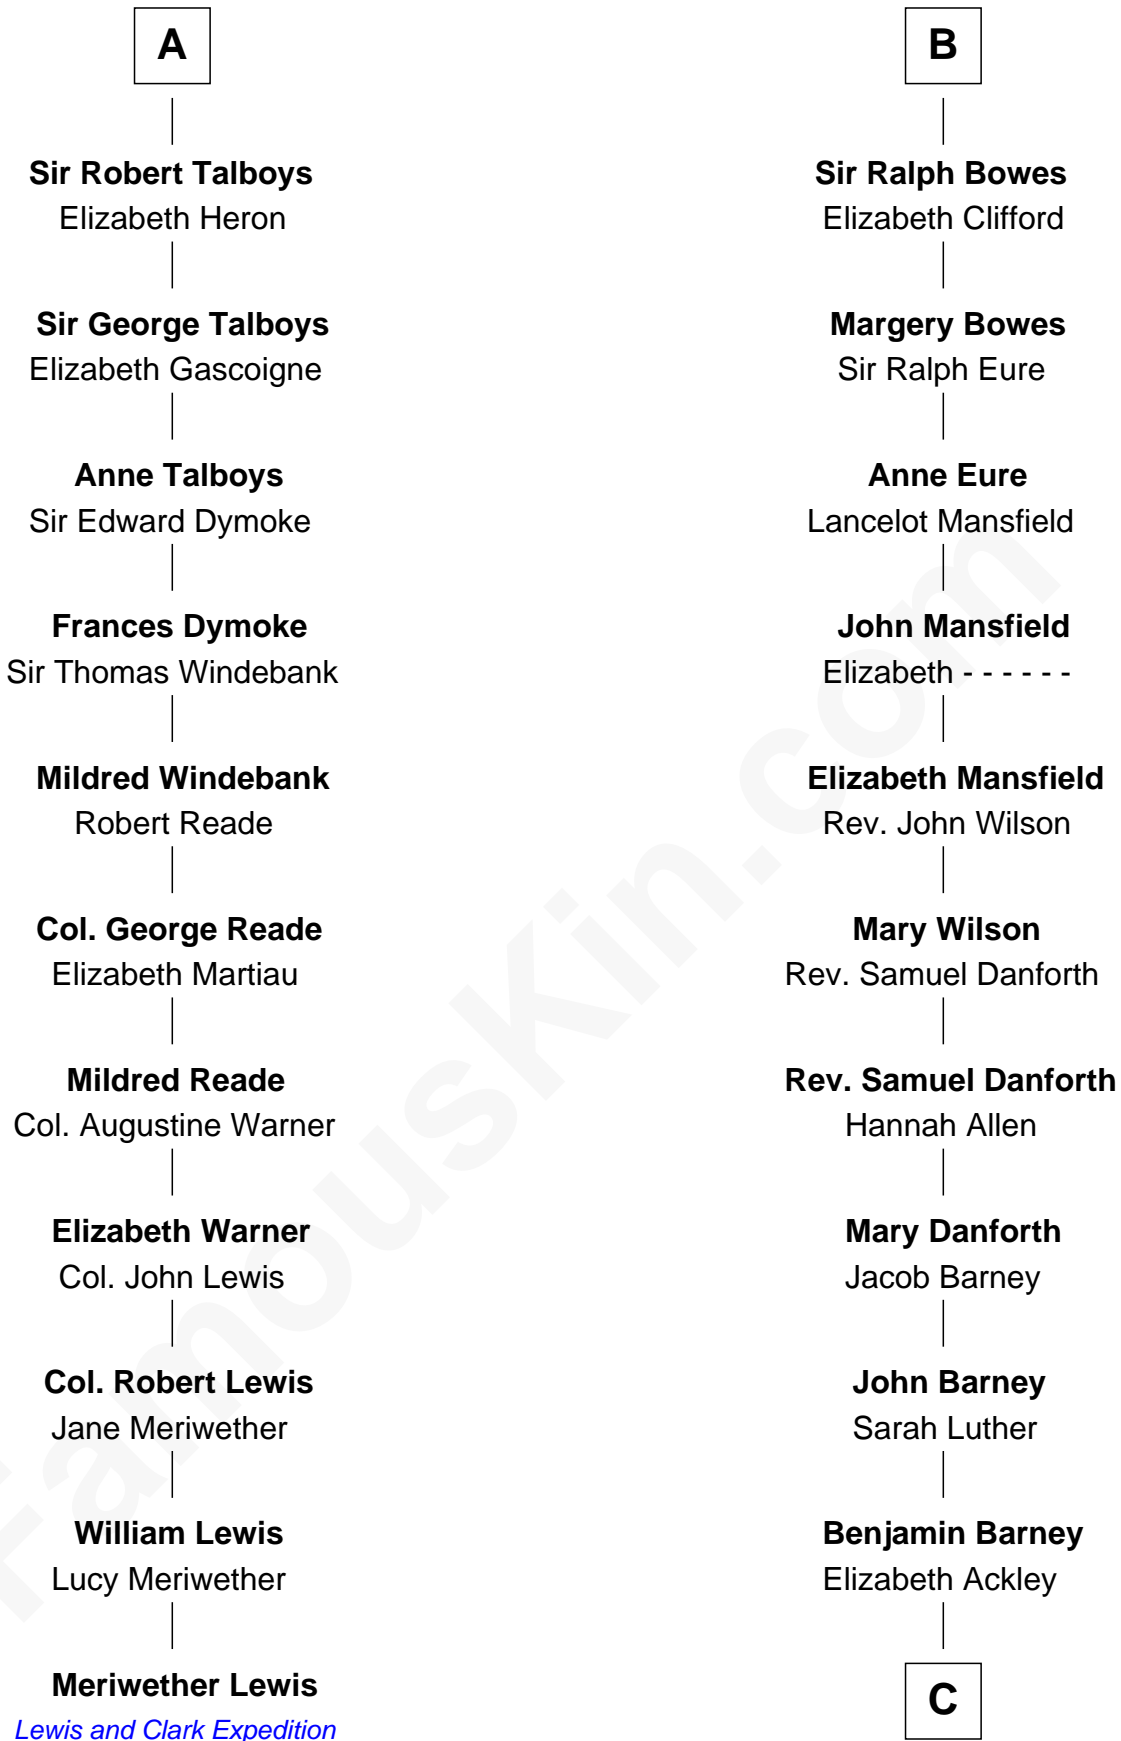

FamousKin.com Relationship Chart of

Meriwether Lewis

Lewis and Clark Expedition

17th cousin 4 times removed of

Elizabeth Montgomery

TV Actress - "Bewitched"

William de Odingsells

Ela FitzWalter

Ida de Odingsells
Sir Roger de Herdeburgh

Ela Herdeburgh
Sir William de Boteler

Ankaret le Boteler
John le Strange

Eleanor le Strange
Sir Reynold de Grey

Sir Reynold Grey
Margaret de Ros

Margaret Grey
Sir William Bonville

Elizabeth Bonville
William Talboys

A

Margaret de Oddingseles

Sir John de Grey

Sir John Grey
Avice Marmion

Sir Robert Grey
Lora de St. Quintin

Elizabeth Grey
Henry FitzHugh

Sir William FitzHugh
Margery Willoughby

Maud FitzHugh
Sir William Bowes

Sir Ralph Bowes
Margery Conyers

B

C

Nathan Barney

Hannah Carey

Nathan Barney

Mary A. Deverell