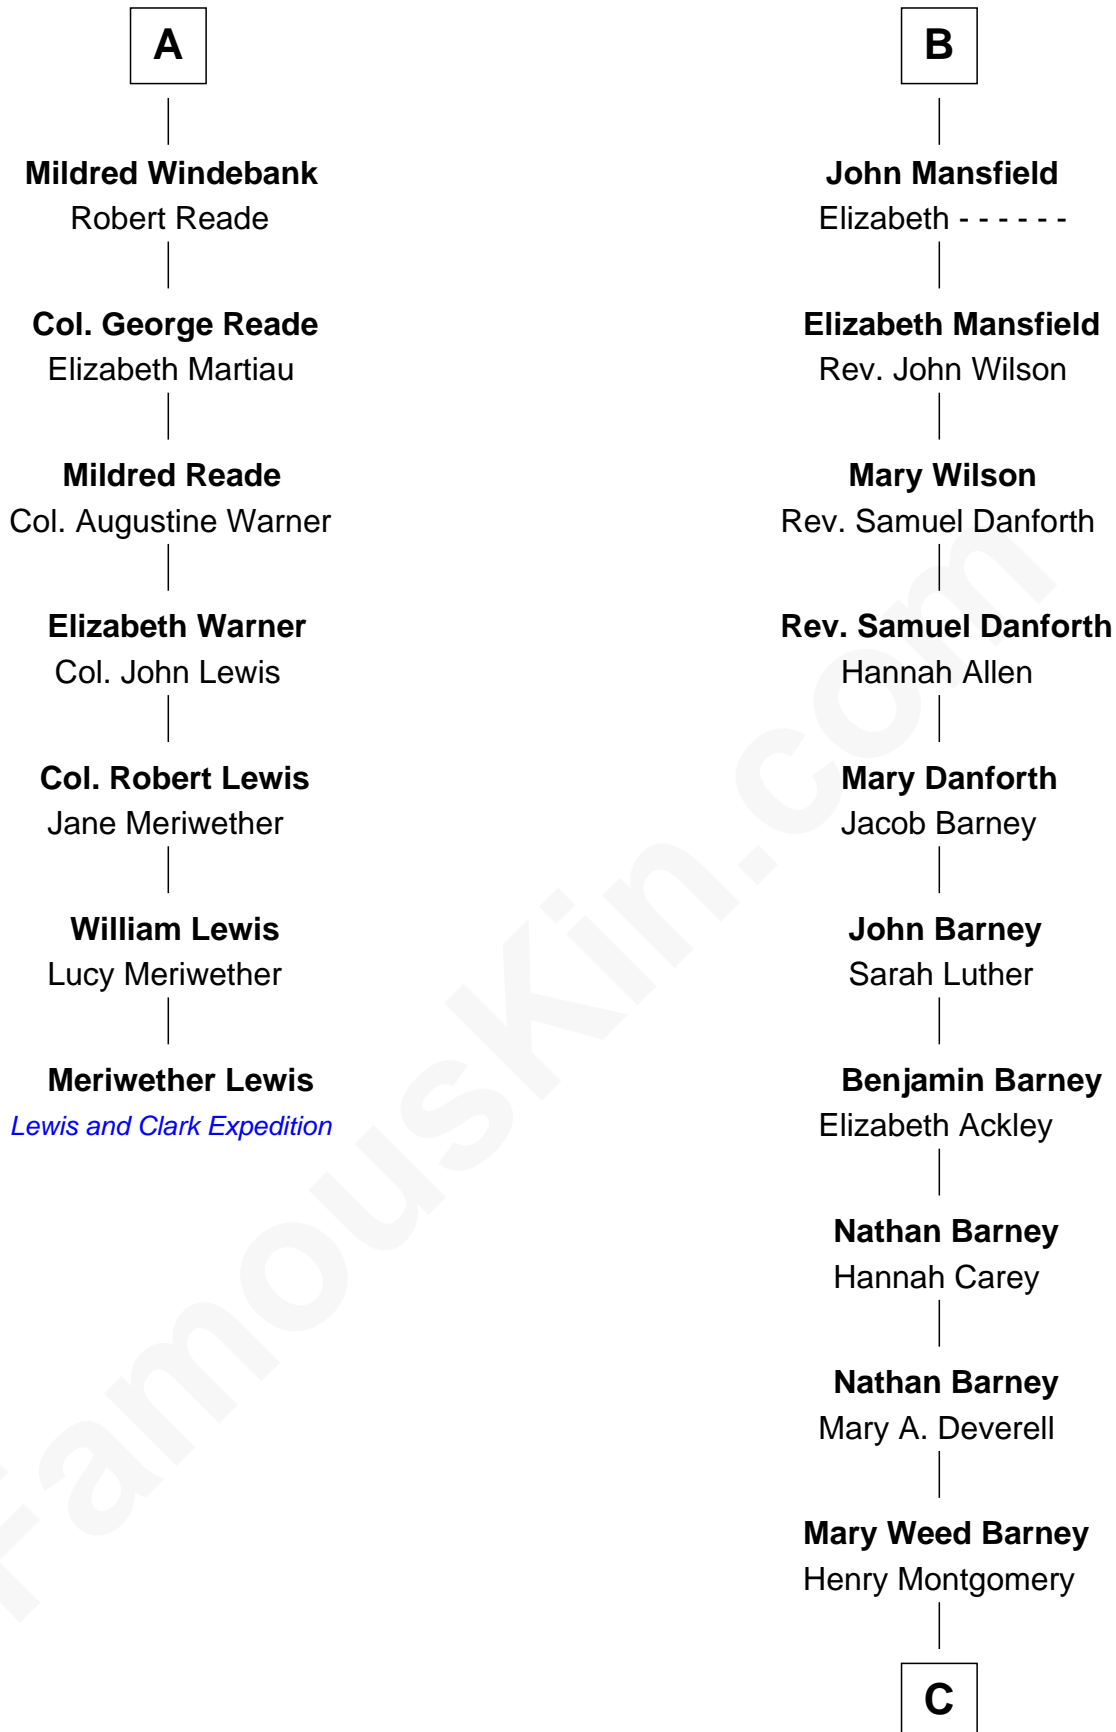

FamousKin.com Relationship Chart of

Meriwether Lewis

Lewis and Clark Expedition

13th cousin 5 times removed of

Elizabeth Montgomery

TV Actress - "Bewitched"

Sir Robert de Ferrers

Joan Beaufort

C

Henry Montgomery
Elizabeth Bryan Allen

Elizabeth Montgomery
TV Actress - "Bewitched"

FamousKin.com