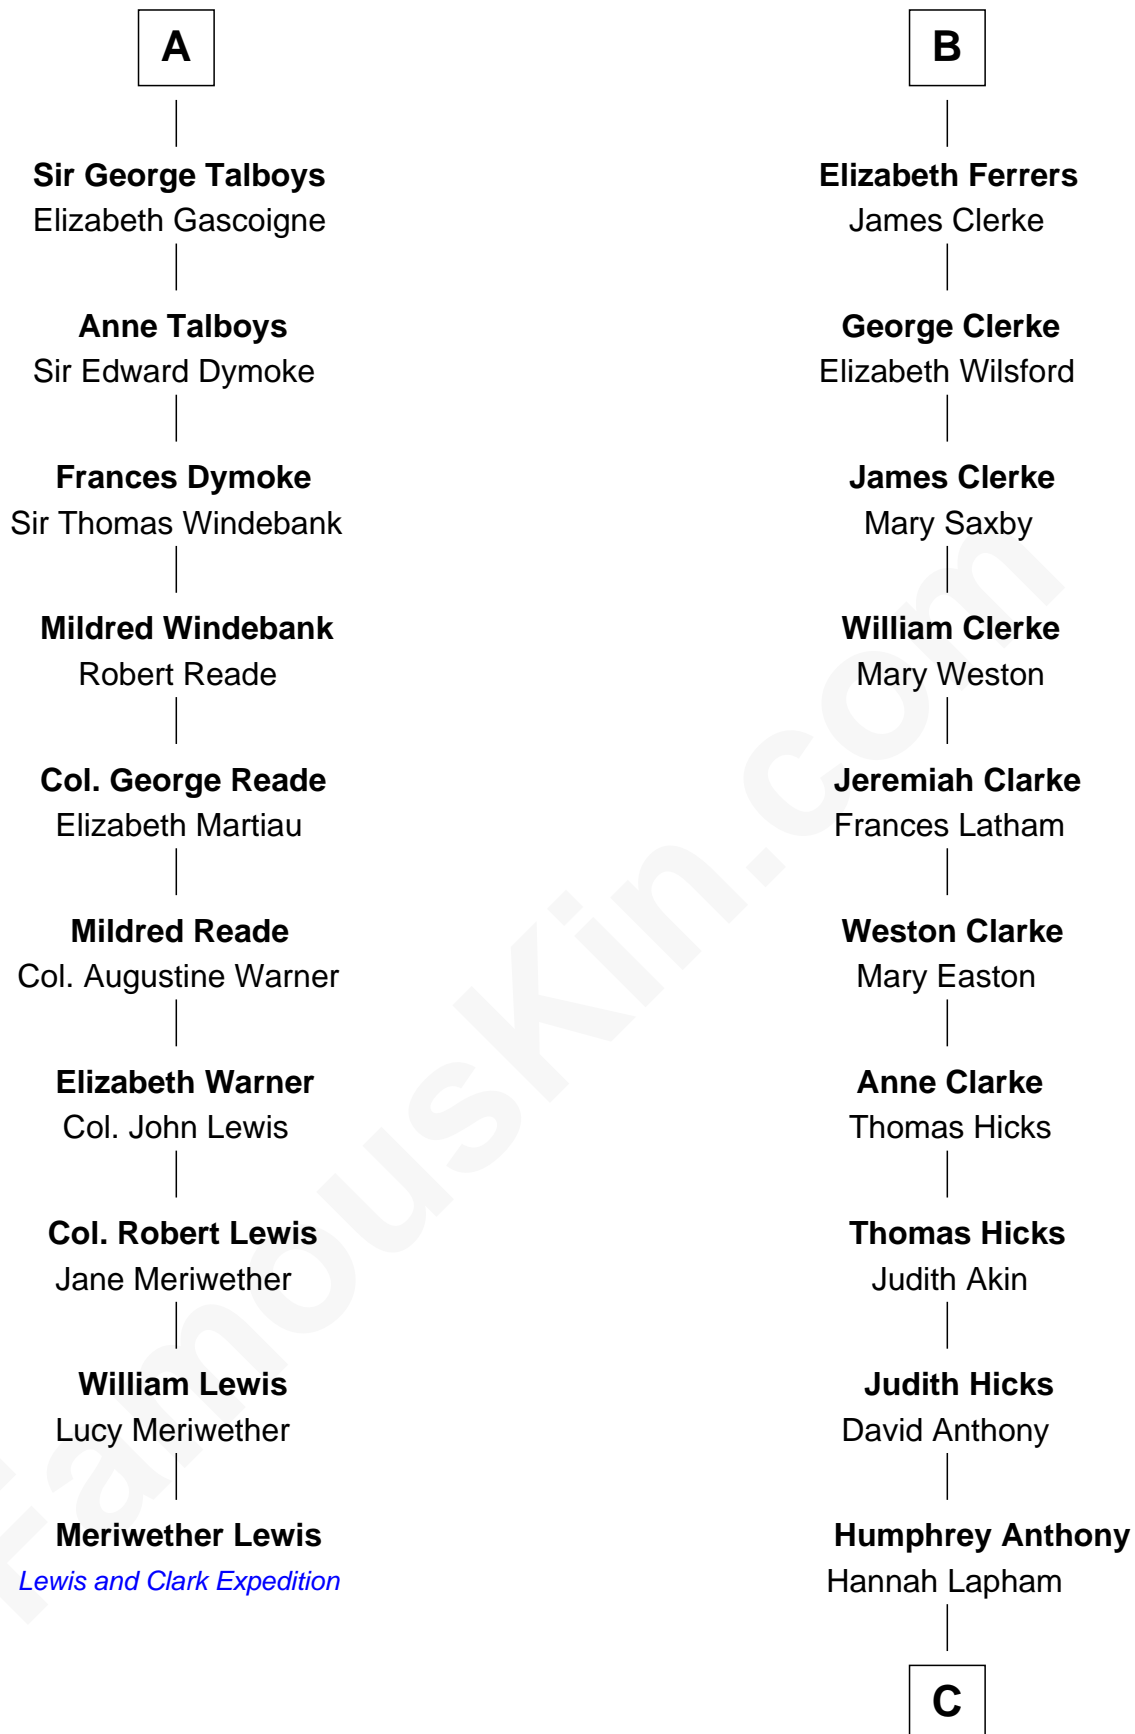

FamousKin.com Relationship Chart of

Meriwether Lewis

Lewis and Clark Expedition

16th cousin 2 times removed of

Susan B. Anthony

Women's Rights Advocate

Sir Gilbert de Clare

Joan of Acre

Philippa Clifford

Sir Thomas Ferrers

Elizabeth Freville

Sir Henry Ferrers

Margaret Heckstall

B

C

Daniel Anthony

Lucy Read

Susan B. Anthony

Women's Rights Advocate

FamousKin.com