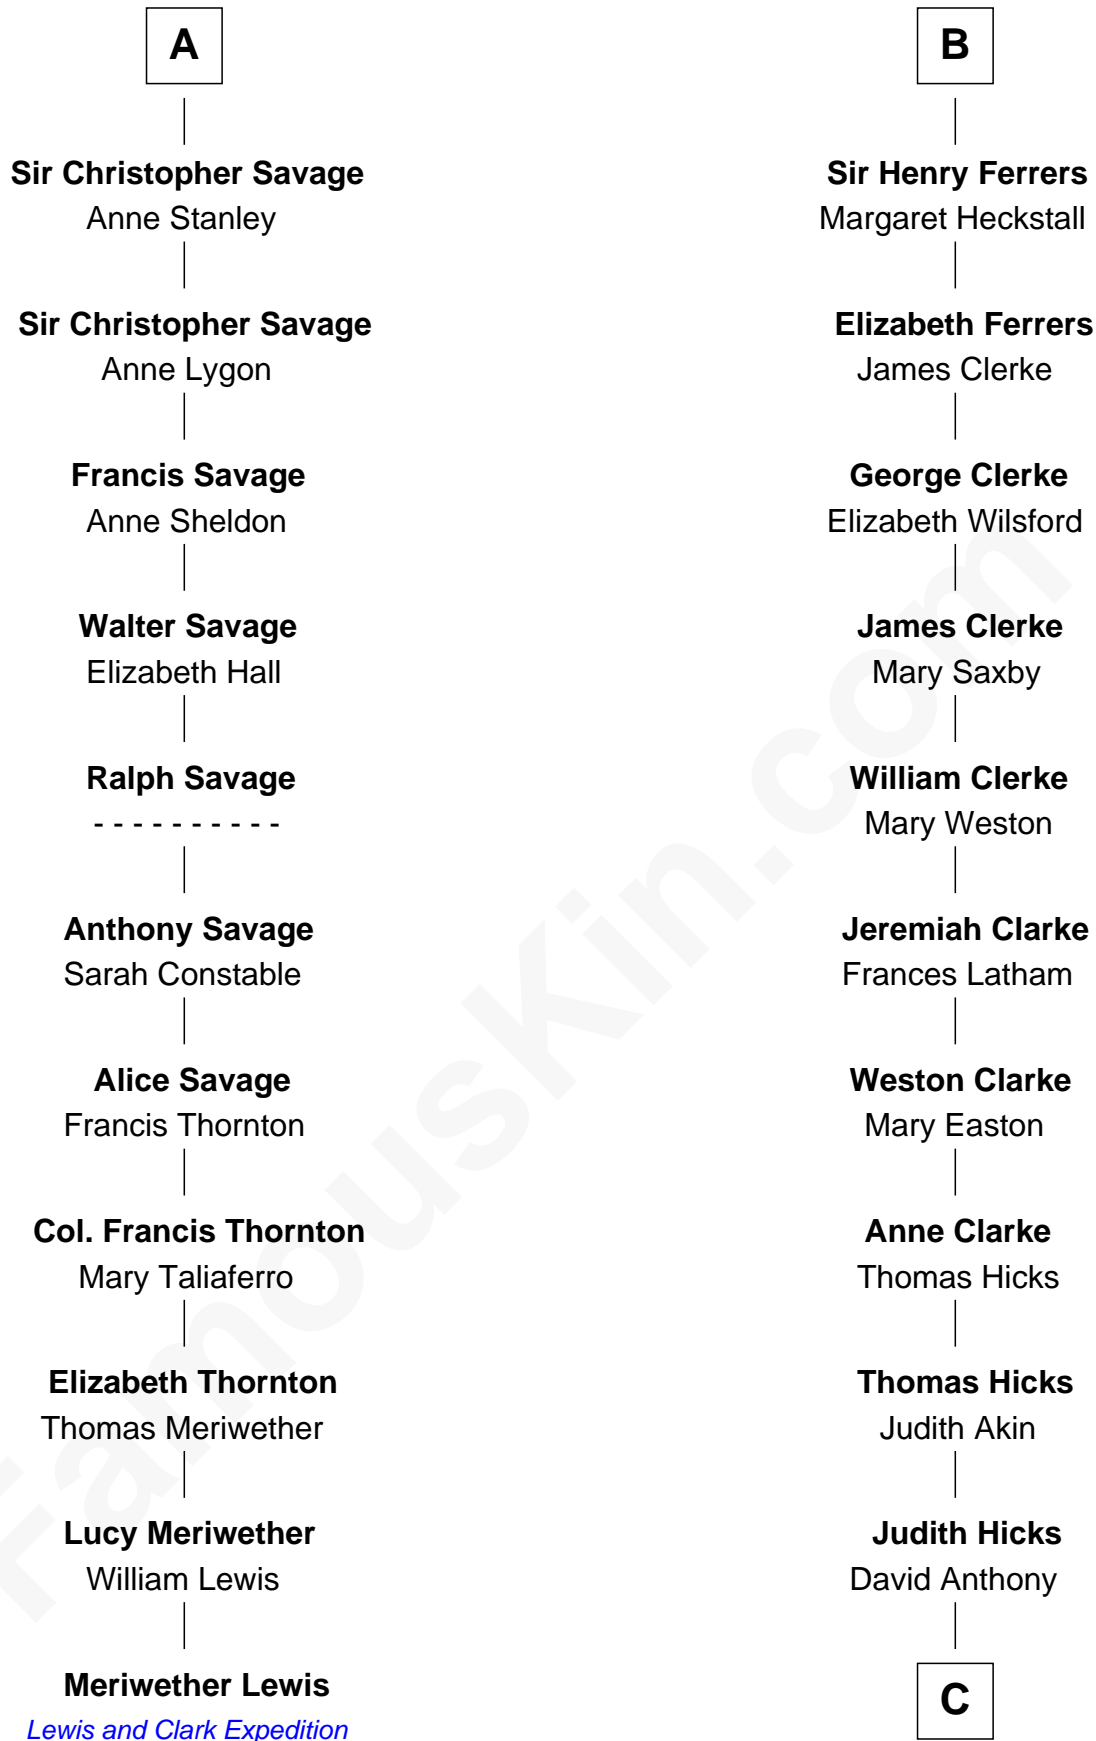

## Relationship Chart of

### Meriwether Lewis

*Lewis and Clark Expedition*

17th cousin 2 times removed of

**Susan B. Anthony**

*Women's Rights Advocate*

**Sir Humphrey de Bohun**

Eleanor de Braiose

**C**

**Humphrey Anthony**

Hannah Lapham

**Daniel Anthony**

Lucy Read

**Susan B. Anthony**

*Women's Rights Advocate*

FamousKin.com