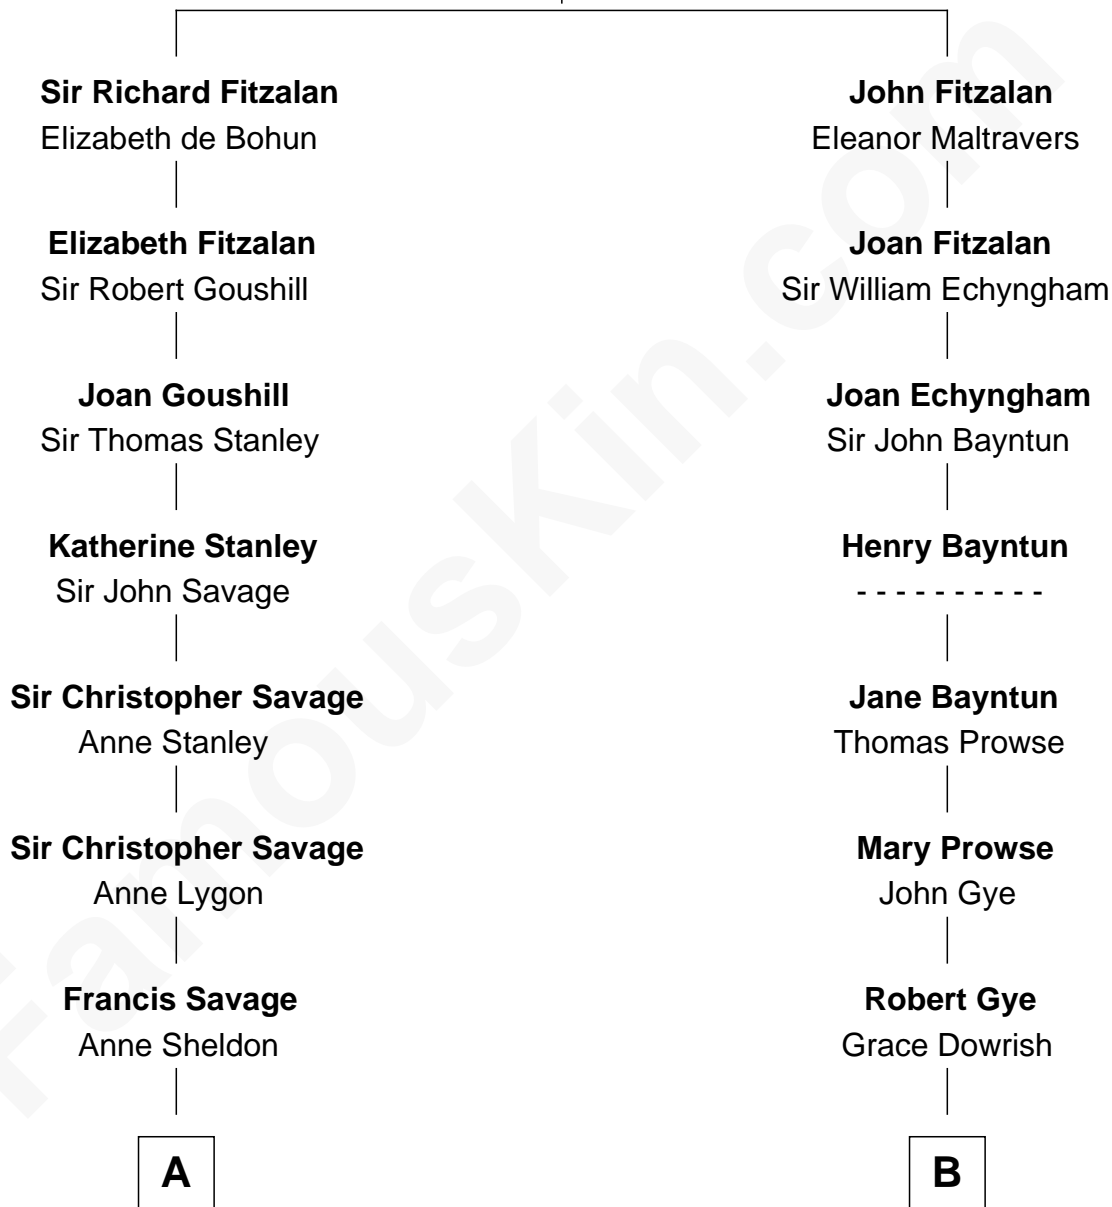

FamousKin.com Relationship Chart of

Meriwether Lewis

Lewis and Clark Expedition

14th cousin 6 times removed of

Michael Strahan

NFL Player and TV Personality

Richard Fitzalan
Eleanor Plantagenet

C

Creola Mead
Jado D. Traylor

James Curtis Traylor
Caroline McCarter

Louise Traylor
Gene Willie Strahan

Michael Strahan
NFL Player and TV Personality

FamousKin.com