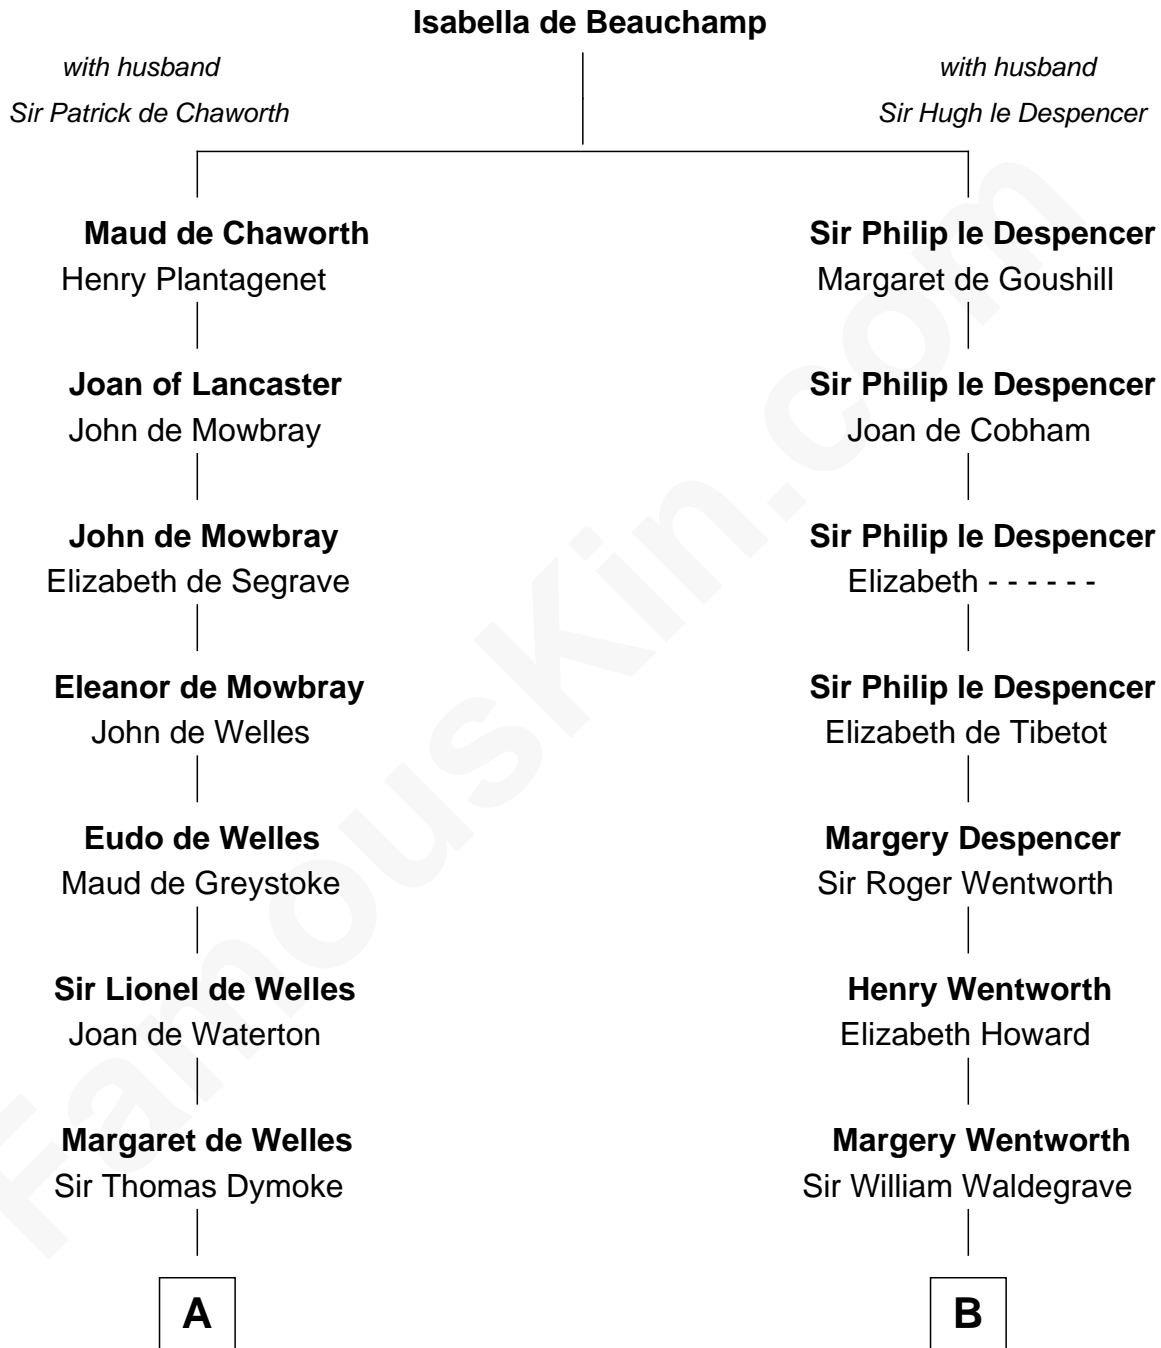

FamousKin.com Relationship Chart of

Meriwether Lewis

Lewis and Clark Expedition

16th cousin 4 times removed of

Walt Disney

Co-Founder of The Walt Disney Company

C

Eber Call
Violette Lawrence

Charles Call
Henrietta Gross

Flora Call
Elias Charles Disney

Walt Disney
Co-Founder of The Walt Disney Co.

FamousKin.com