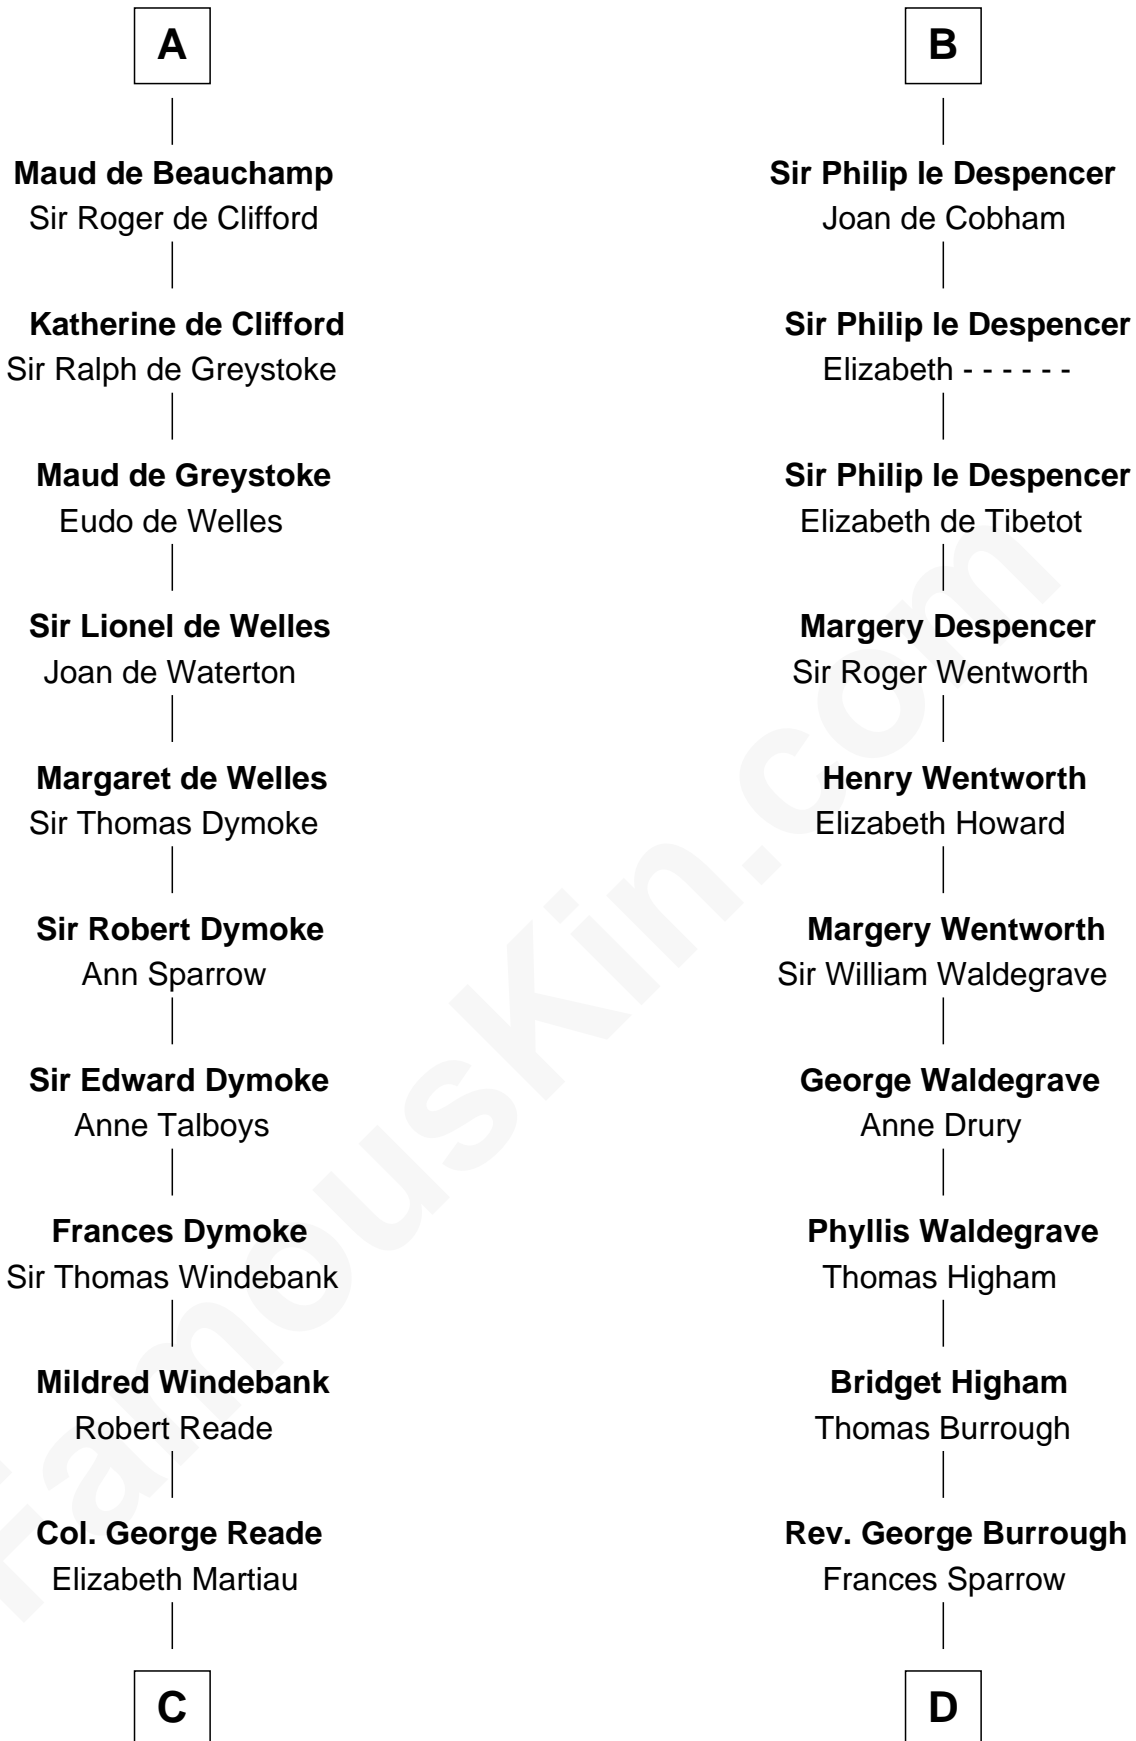

FamousKin.com

Relationship Chart of

Meriwether Lewis

Lewis and Clark Expedition

18th cousin 3 times removed of

Rev. George Burroughs

Executed for Witchcraft, Salem 1692

C

Mildred Reade
Col. Augustine Warner

Elizabeth Warner
Col. John Lewis

Col. Robert Lewis
Jane Meriwether

William Lewis
Lucy Meriwether

Meriwether Lewis
Lewis and Clark Expedition

D

Nathaniel Burrough
Rebecca Stiles

Rev. George Burroughs
Salem Witch Trials 1692

FamousKin.com