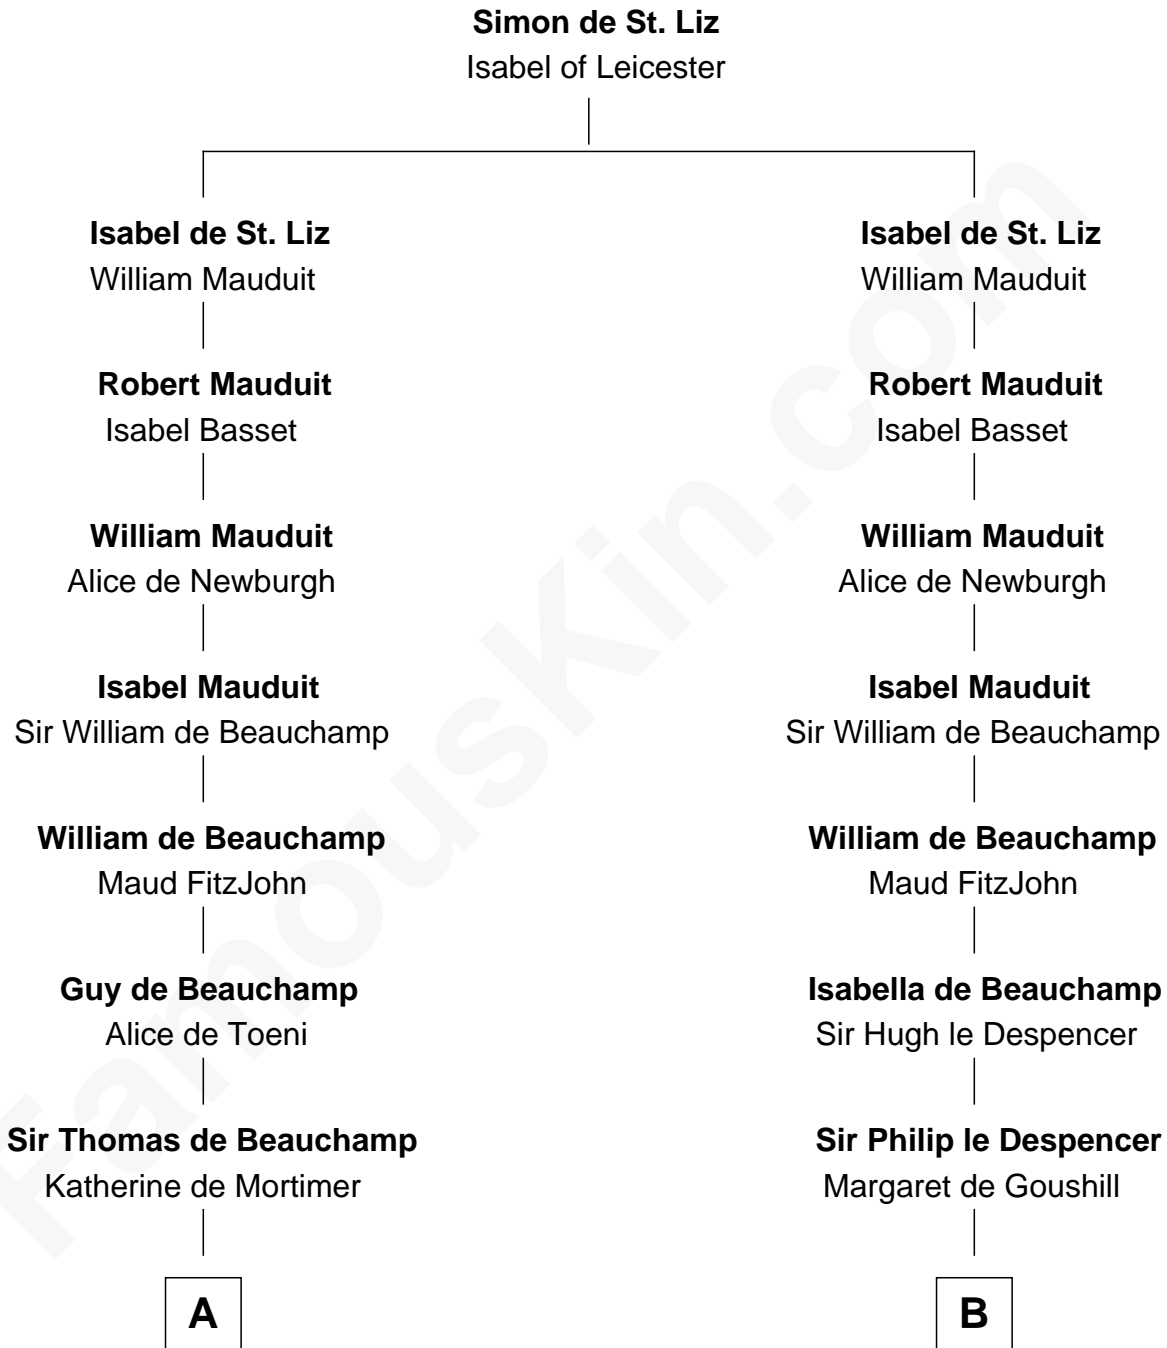

FamousKin.com

Relationship Chart of

Meriwether Lewis

Lewis and Clark Expedition

18th cousin 3 times removed of

Rev. George Burroughs

Executed for Witchcraft, Salem 1692

C

Mildred Reade
Col. Augustine Warner

Elizabeth Warner
Col. John Lewis

Col. Robert Lewis
Jane Meriwether

William Lewis
Lucy Meriwether

Meriwether Lewis
Lewis and Clark Expedition

D

Nathaniel Burrough
Rebecca Stiles

Rev. George Burroughs
Salem Witch Trials 1692

FamousKin.com