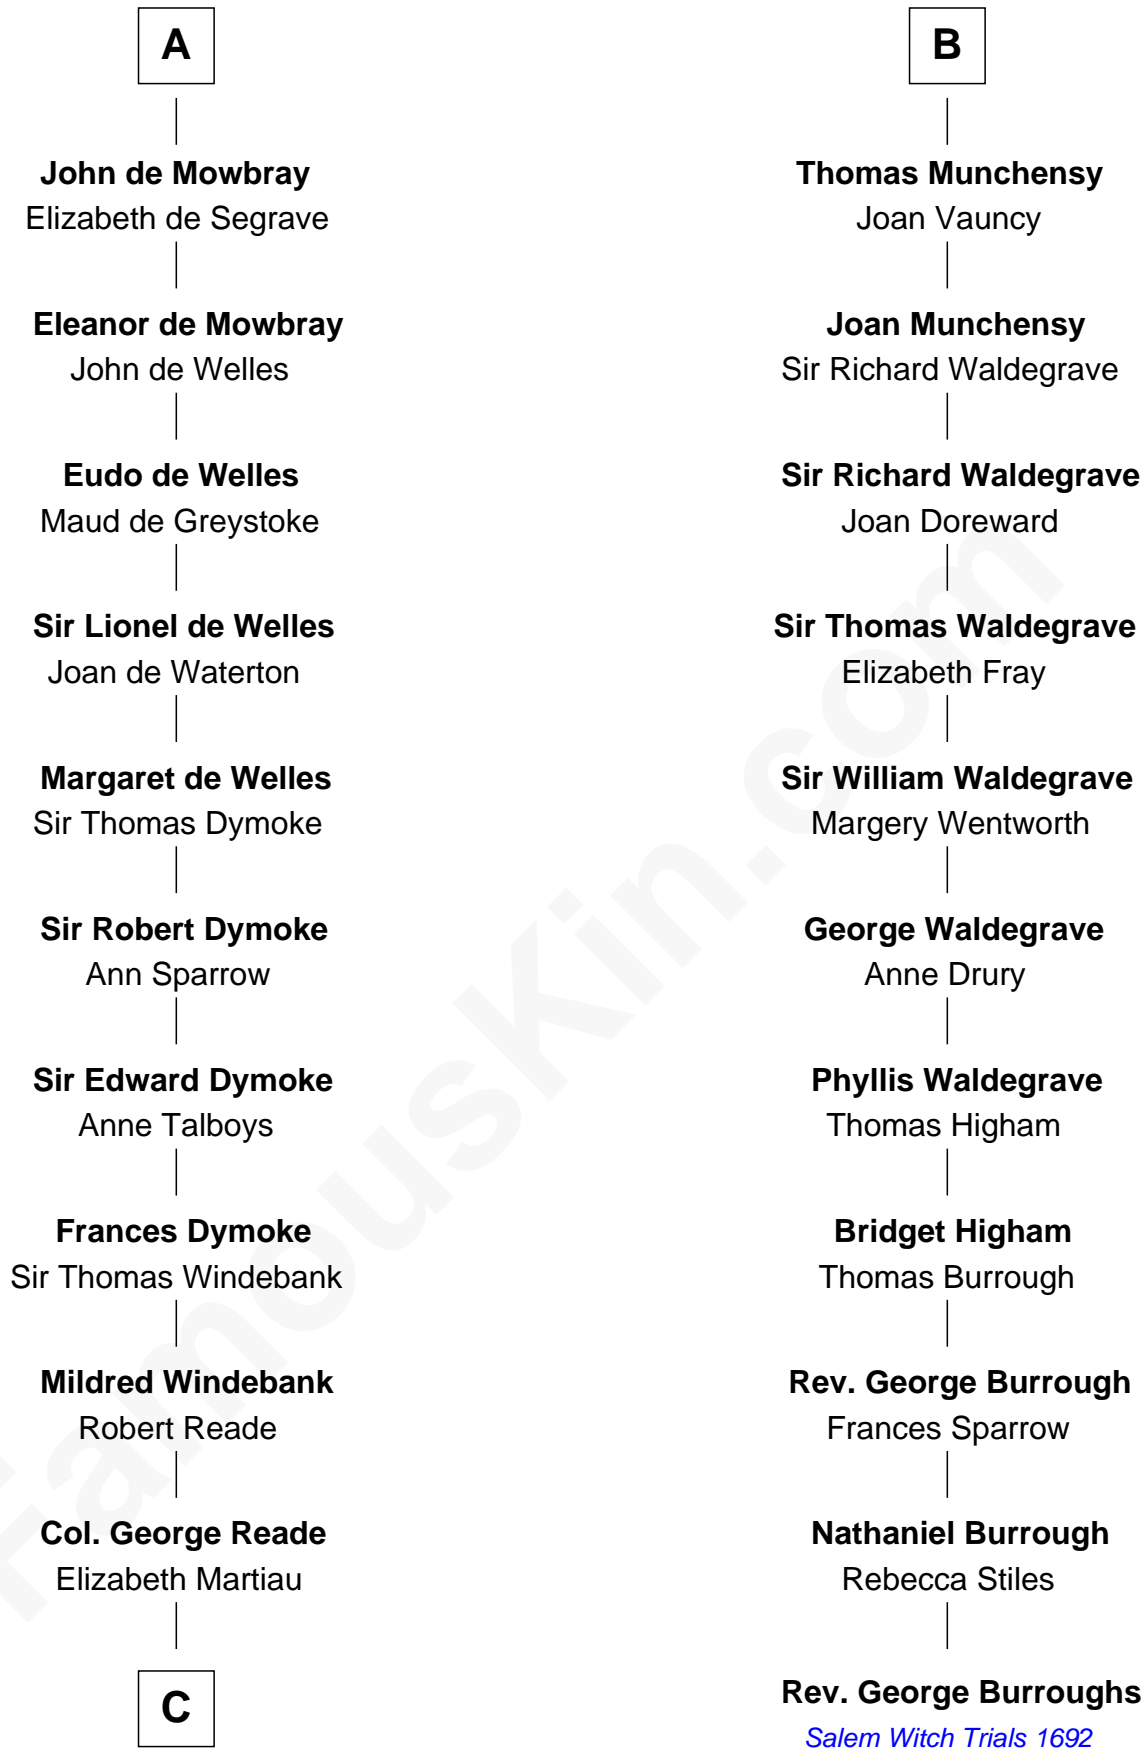

FamousKin.com

Relationship Chart of

Meriwether Lewis

Lewis and Clark Expedition

17th cousin 4 times removed of

Rev. George Burroughs

Executed for Witchcraft, Salem 1692

C

—
Mildred Reade
Col. Augustine Warner

—
Elizabeth Warner
Col. John Lewis

—
Col. Robert Lewis
Jane Meriwether

—
William Lewis
Lucy Meriwether

—
Meriwether Lewis
Lewis and Clark Expedition

FamousKin.com