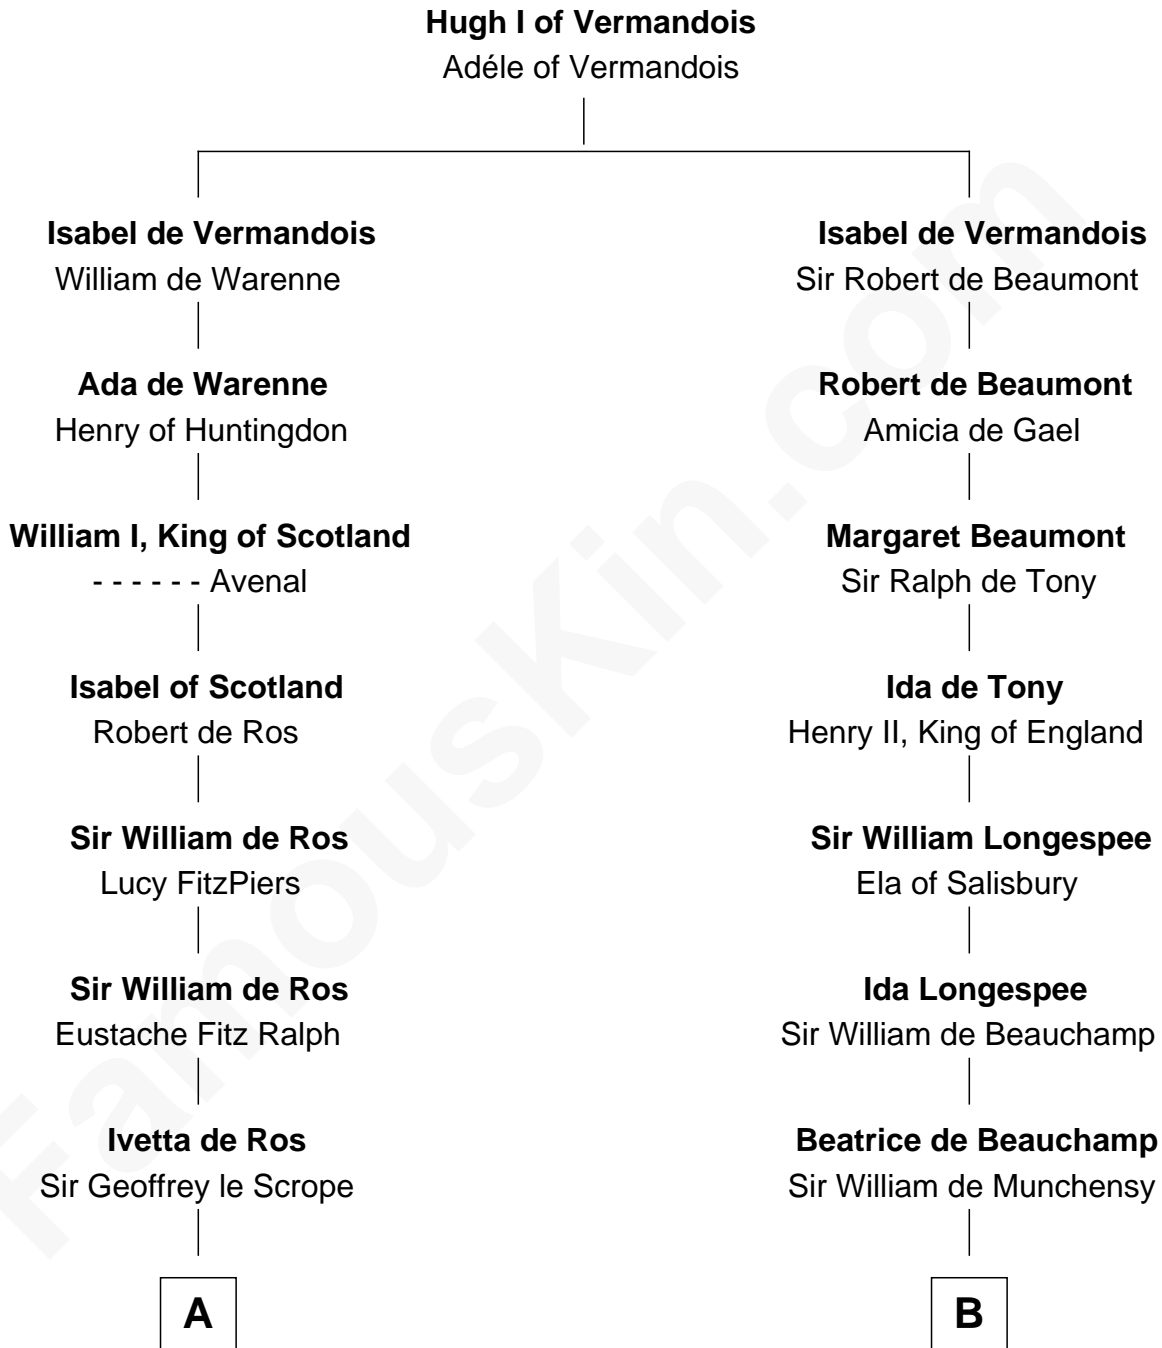

FamousKin.com

Relationship Chart of

Meriwether Lewis

Lewis and Clark Expedition

19th cousin 2 times removed of

Rev. George Burroughs

Executed for Witchcraft, Salem 1692

C

Mildred Reade
Col. Augustine Warner

Elizabeth Warner
Col. John Lewis

Col. Robert Lewis
Jane Meriwether

William Lewis
Lucy Meriwether

Meriwether Lewis
Lewis and Clark Expedition

D

Rev. George Burrough
Frances Sparrow

Nathaniel Burrough
Rebecca Stiles

Rev. George Burroughs
Salem Witch Trials 1692

FamousKin.com