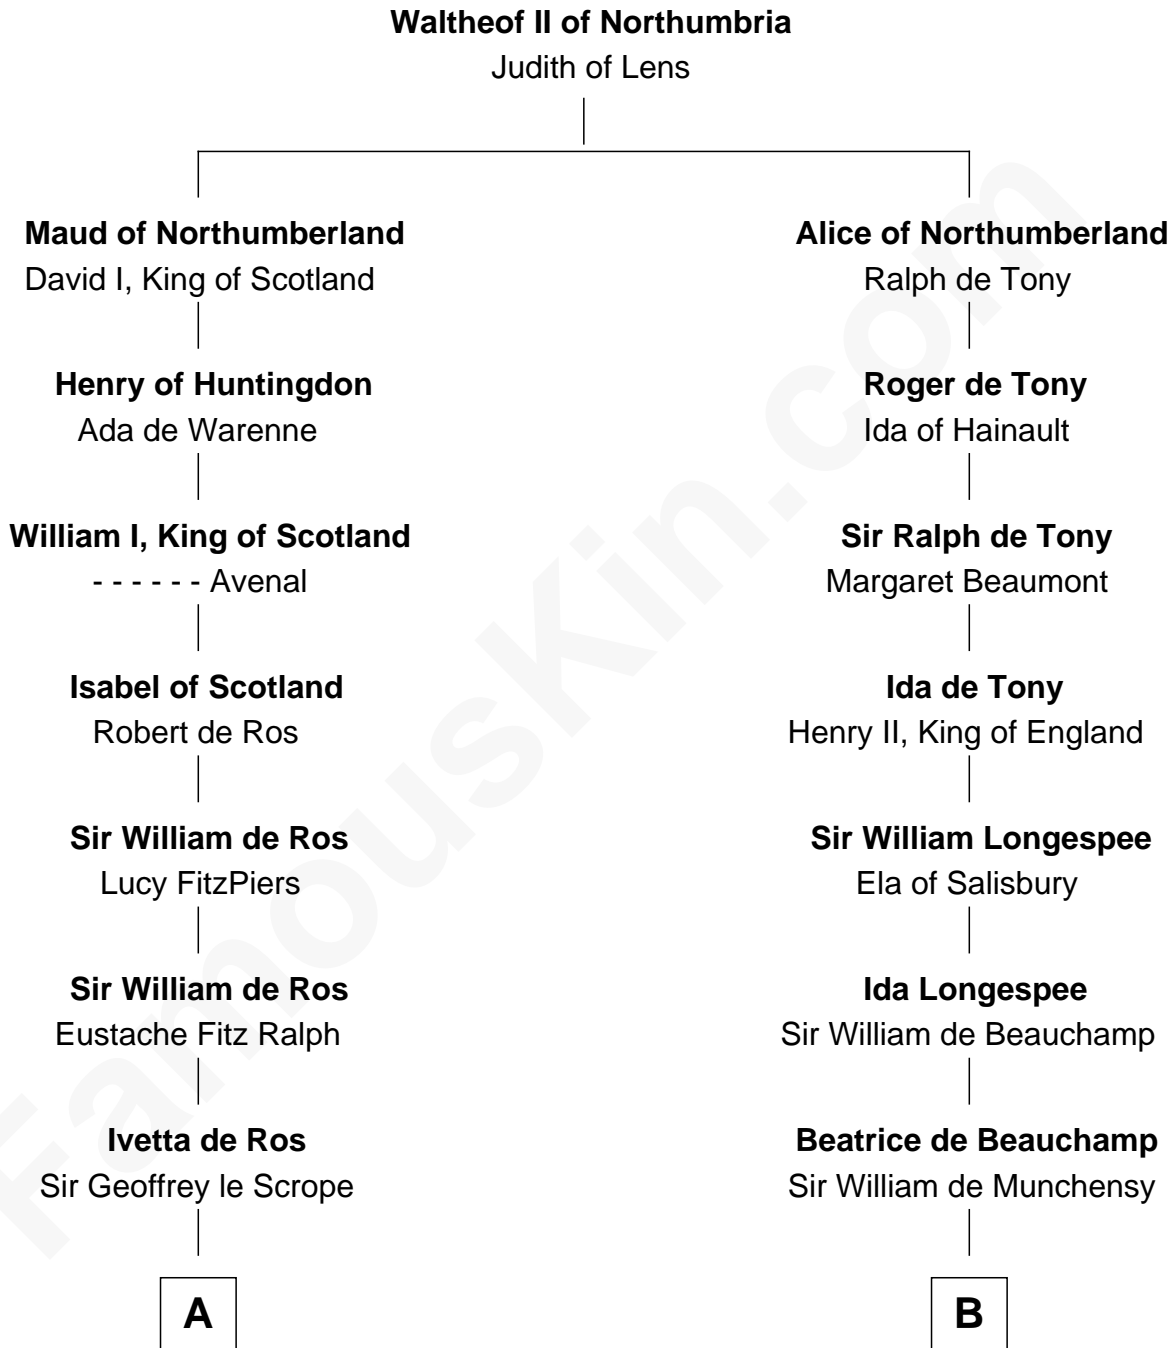

FamousKin.com

Relationship Chart of

Meriwether Lewis

Lewis and Clark Expedition

19th cousin 2 times removed of

Rev. George Burroughs

Executed for Witchcraft, Salem 1692

C

Mildred Reade
Col. Augustine Warner

Elizabeth Warner
Col. John Lewis

Col. Robert Lewis
Jane Meriwether

William Lewis
Lucy Meriwether

Meriwether Lewis
Lewis and Clark Expedition

D

Rev. George Burrough
Frances Sparrow

Nathaniel Burrough
Rebecca Stiles

Rev. George Burroughs
Salem Witch Trials 1692

FamousKin.com