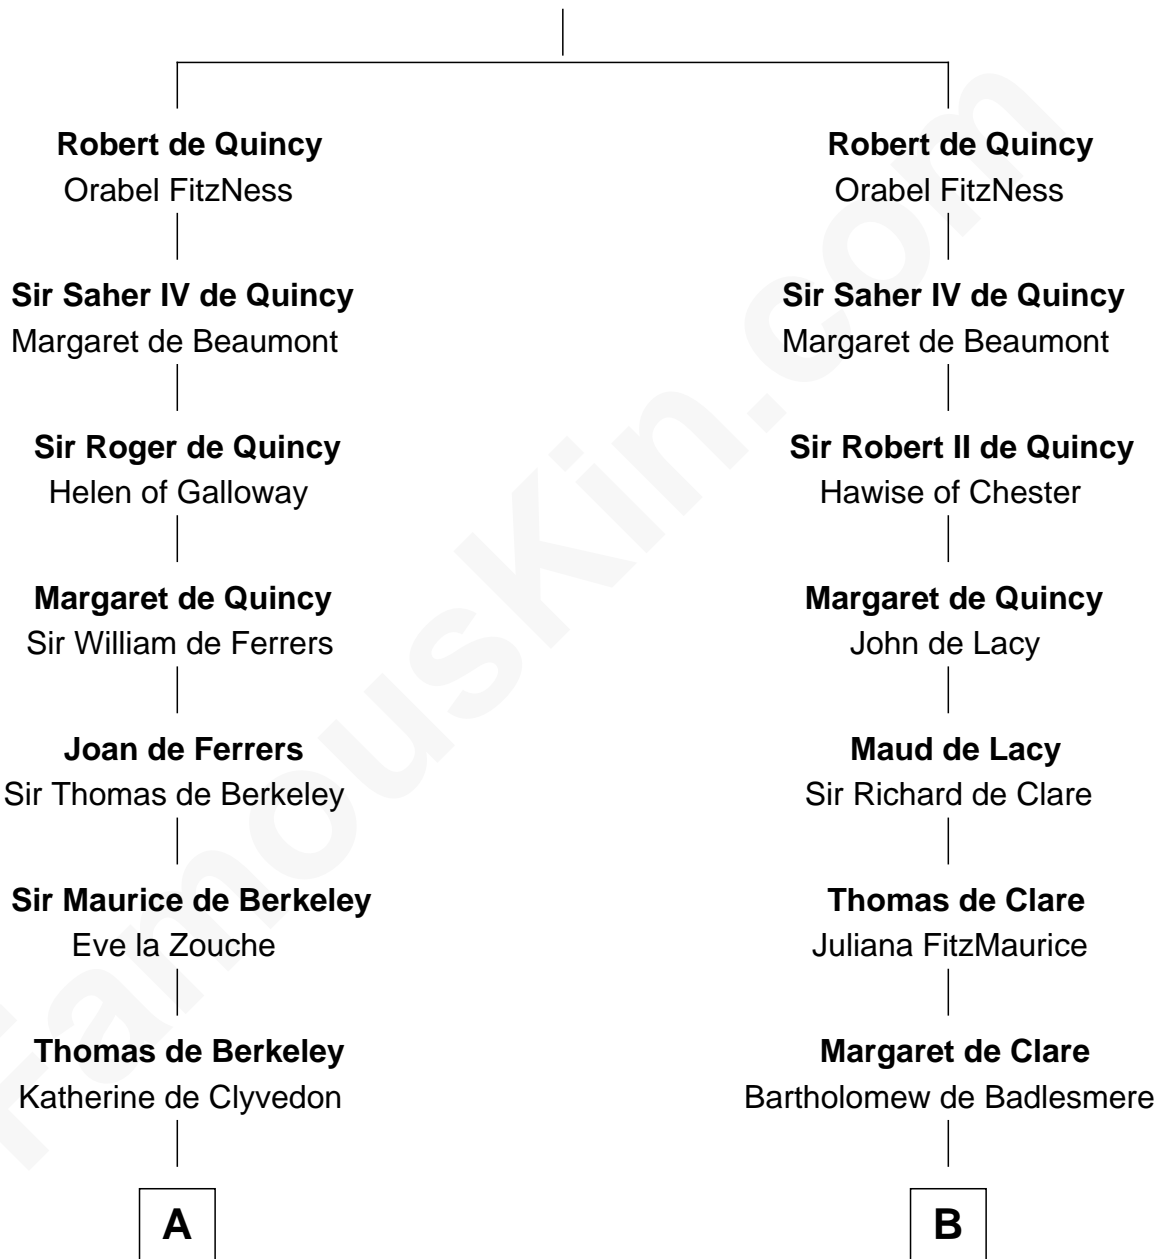

FamousKin.com

Relationship Chart of

Meriwether Lewis

Lewis and Clark Expedition

18th cousin 2 times removed of

Rev. George Burroughs

Executed for Witchcraft, Salem 1692

Saher I de Quincy

Maud de St. Liz

C

Elizabeth Warner

Col. John Lewis

Col. Robert Lewis

Jane Meriwether

William Lewis

Lucy Meriwether

Meriwether Lewis

Lewis and Clark Expedition

D

Nathaniel Burrough

Rebecca Stiles

Rev. George Burroughs

Salem Witch Trials 1692

FamousKin.com