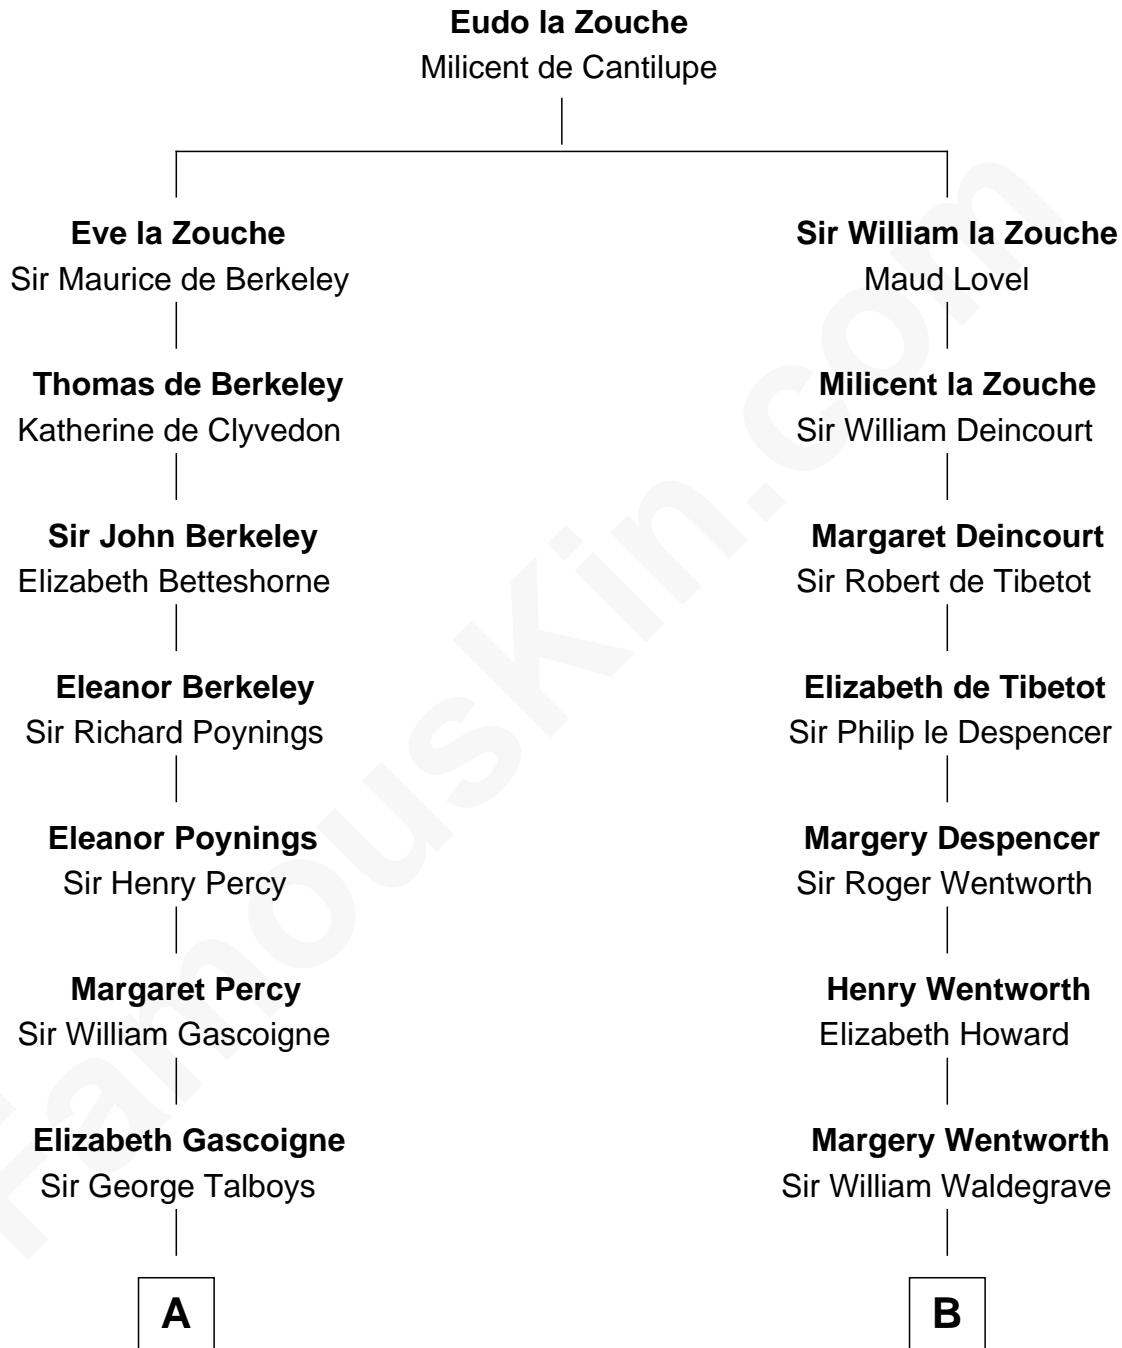

FamousKin.com

Relationship Chart of

Meriwether Lewis

Lewis and Clark Expedition

12th cousin 3 times removed of

Rev. George Burroughs

Executed for Witchcraft, Salem 1692

A

Anne Talboys
Sir Edward Dymoke

Frances Dymoke
Sir Thomas Windebank

Mildred Windebank
Robert Reade

Col. George Reade
Elizabeth Martiau

Mildred Reade
Col. Augustine Warner

Elizabeth Warner
Col. John Lewis

Col. Robert Lewis
Jane Meriwether