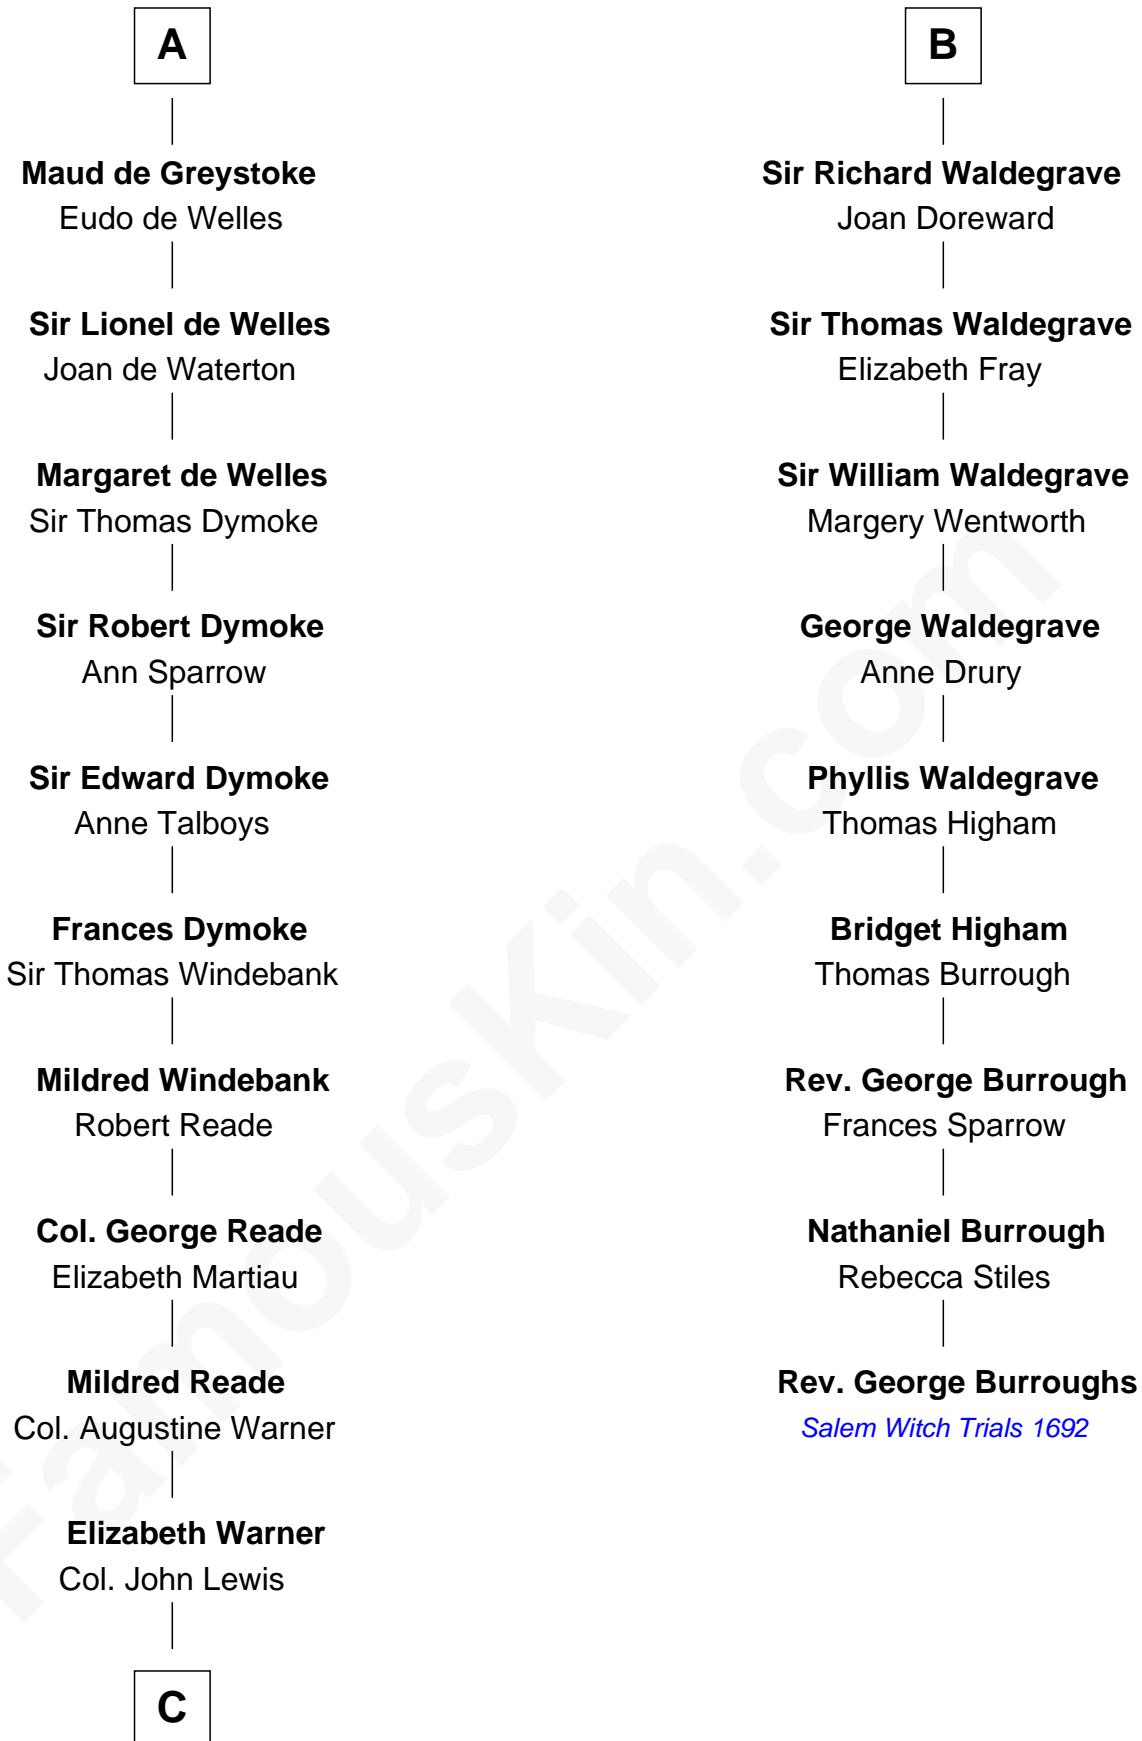

FamousKin.com

Relationship Chart of

Meriwether Lewis

Lewis and Clark Expedition

15th cousin 4 times removed of

Rev. George Burroughs

Executed for Witchcraft, Salem 1692

C

Col. Robert Lewis

Jane Meriwether

William Lewis

Lucy Meriwether

Meriwether Lewis

Lewis and Clark Expedition

FamousKin.com