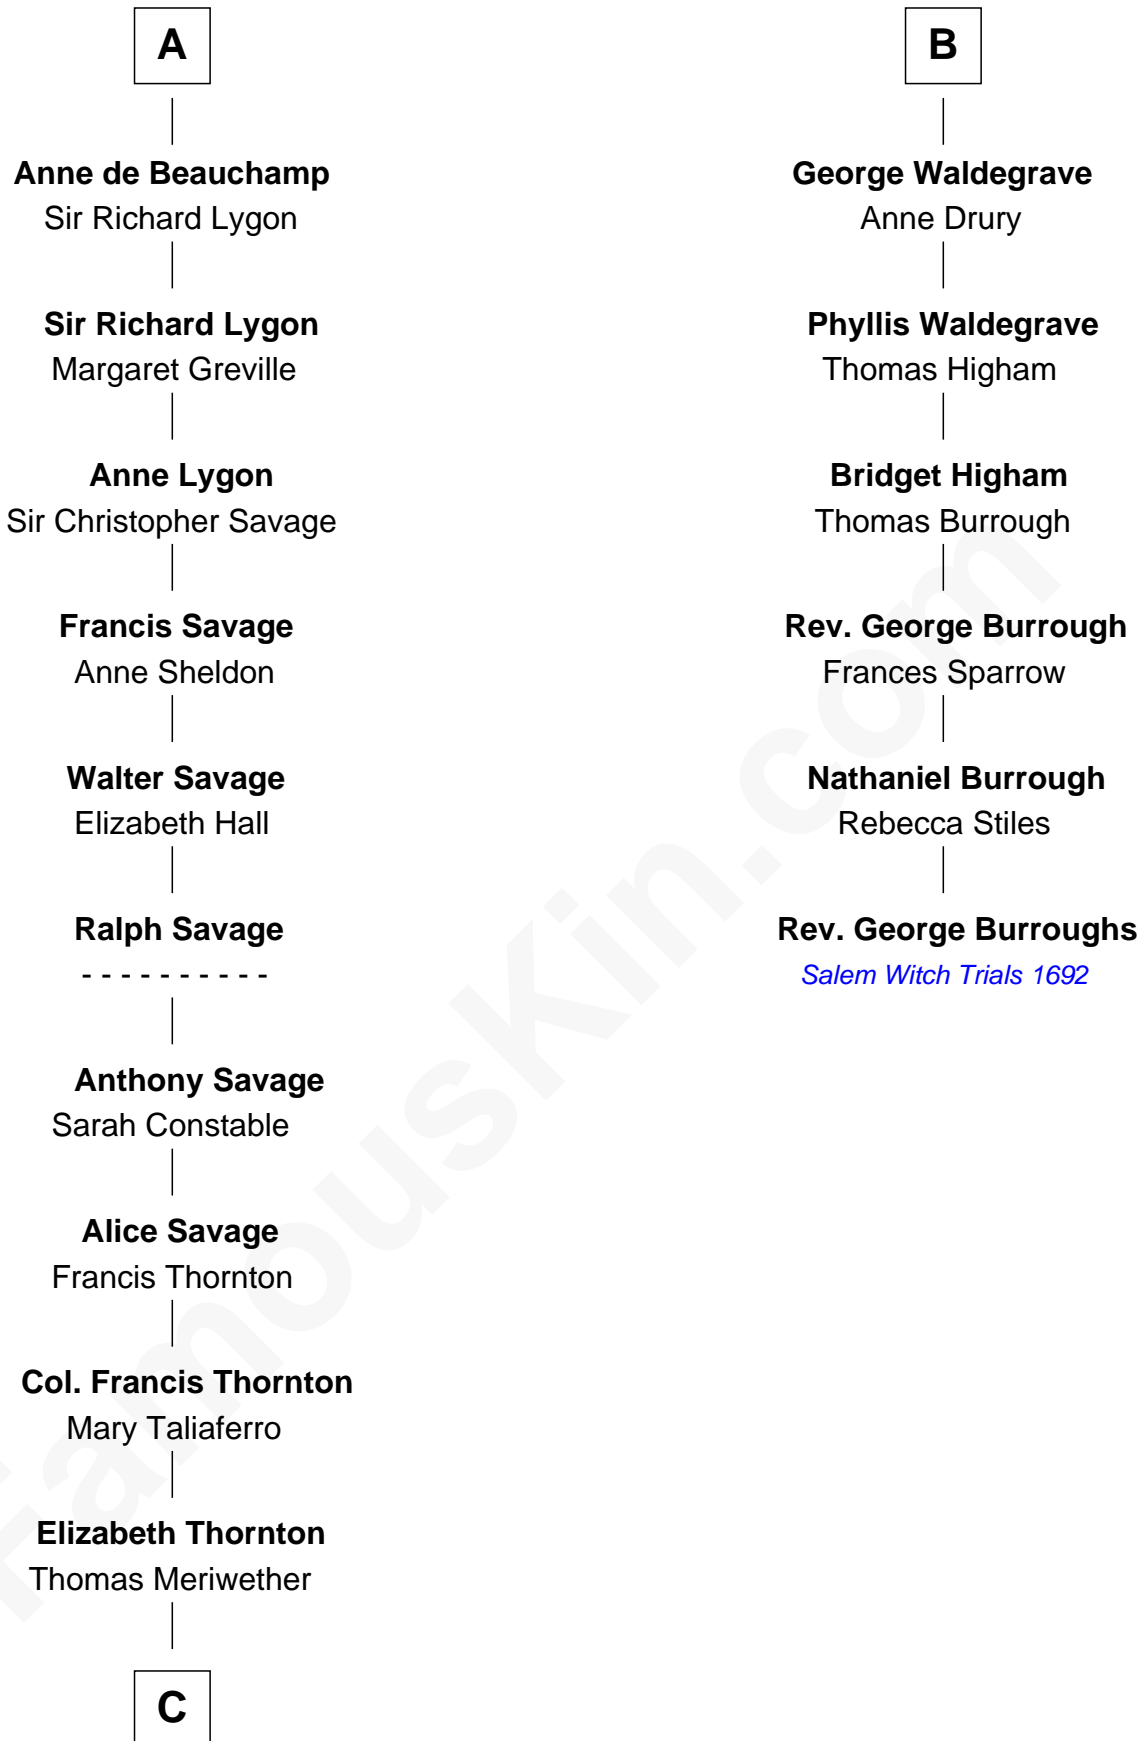

FamousKin.com

Relationship Chart of

Meriwether Lewis

Lewis and Clark Expedition

12th cousin 6 times removed of

Rev. George Burroughs

Executed for Witchcraft, Salem 1692

C

—
Lucy Meriwether

William Lewis

—
Meriwether Lewis

Lewis and Clark Expedition

FamousKin.com