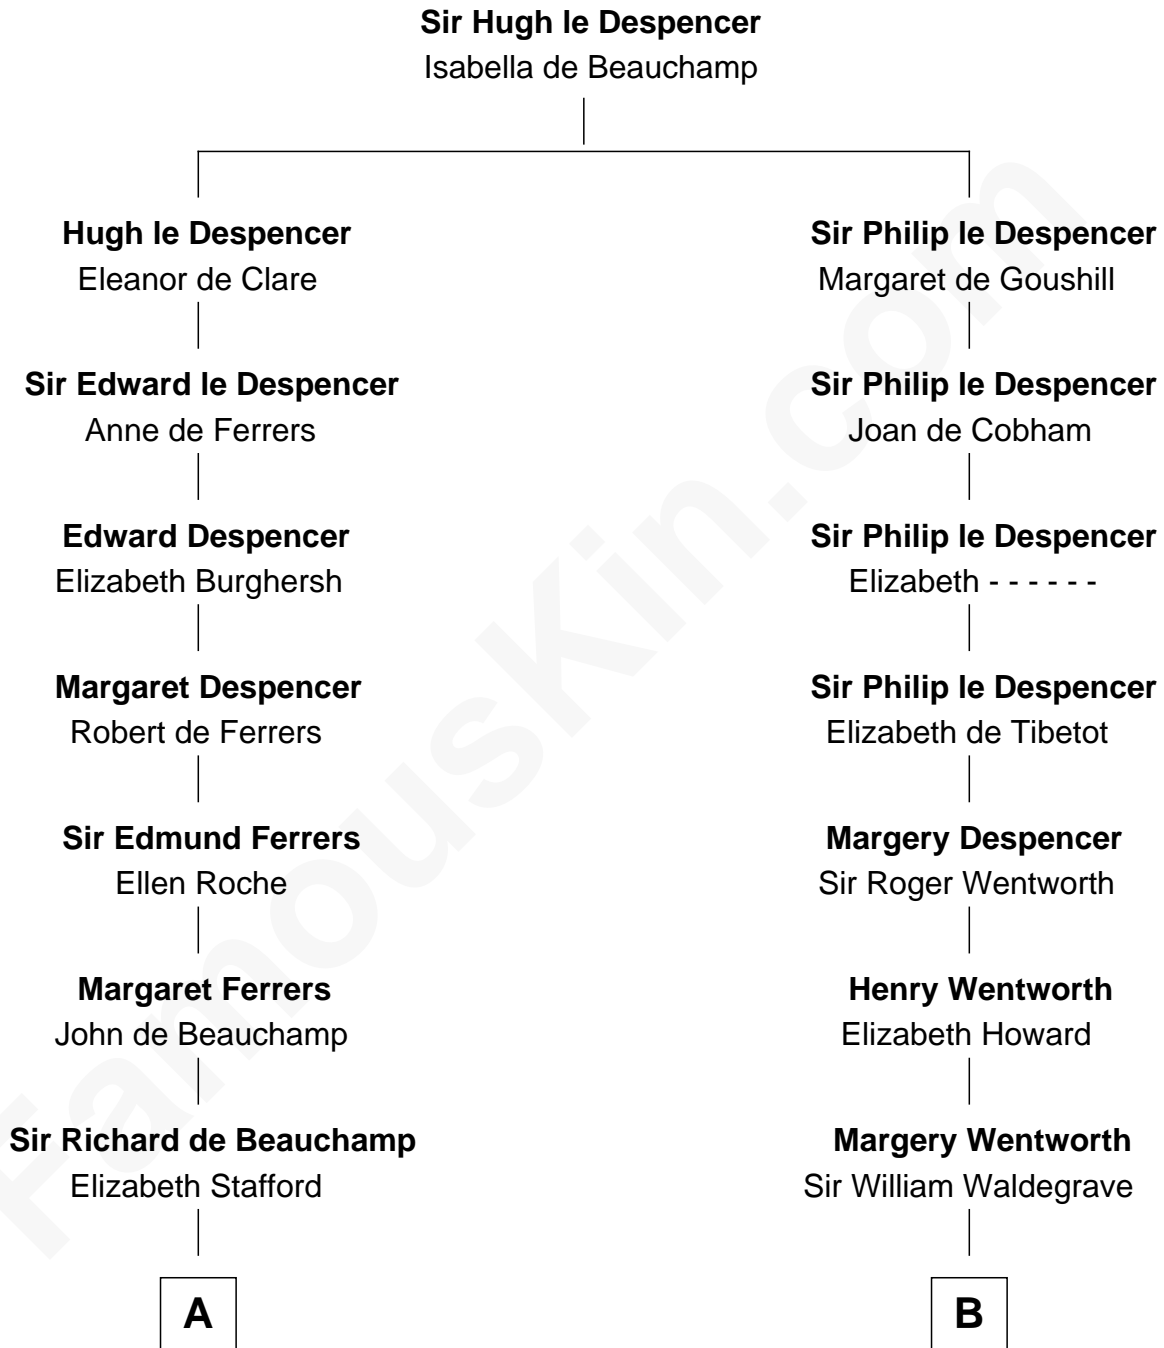

FamousKin.com

Relationship Chart of

Meriwether Lewis

Lewis and Clark Expedition

12th cousin 6 times removed of

Rev. George Burroughs

Executed for Witchcraft, Salem 1692

C

—
Lucy Meriwether

William Lewis

—
Meriwether Lewis

Lewis and Clark Expedition

FamousKin.com