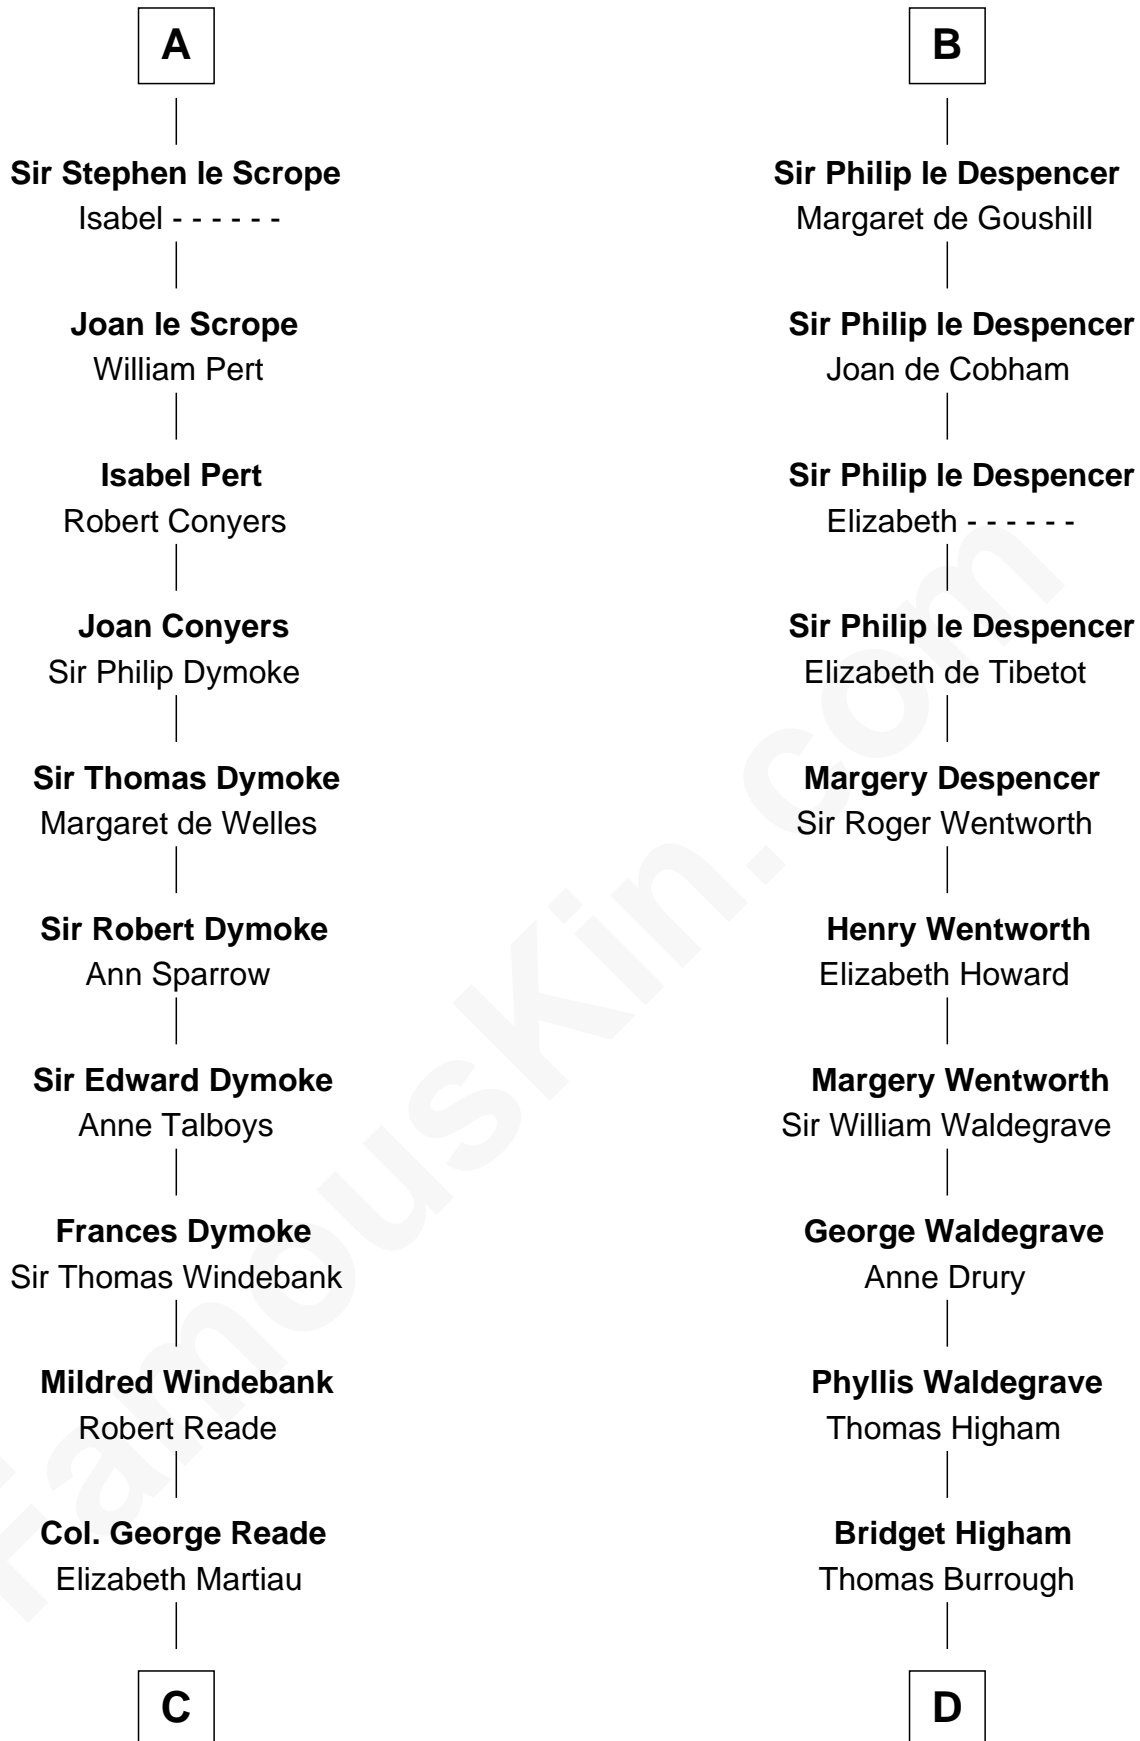

FamousKin.com

Relationship Chart of

Meriwether Lewis

Lewis and Clark Expedition

19th cousin 2 times removed of

Rev. George Burroughs

Executed for Witchcraft, Salem 1692

C

Mildred Reade
Col. Augustine Warner

Elizabeth Warner
Col. John Lewis

Col. Robert Lewis
Jane Meriwether

William Lewis
Lucy Meriwether

Meriwether Lewis
Lewis and Clark Expedition

D

Rev. George Burrough
Frances Sparrow

Nathaniel Burrough
Rebecca Stiles

Rev. George Burroughs
Salem Witch Trials 1692

FamousKin.com