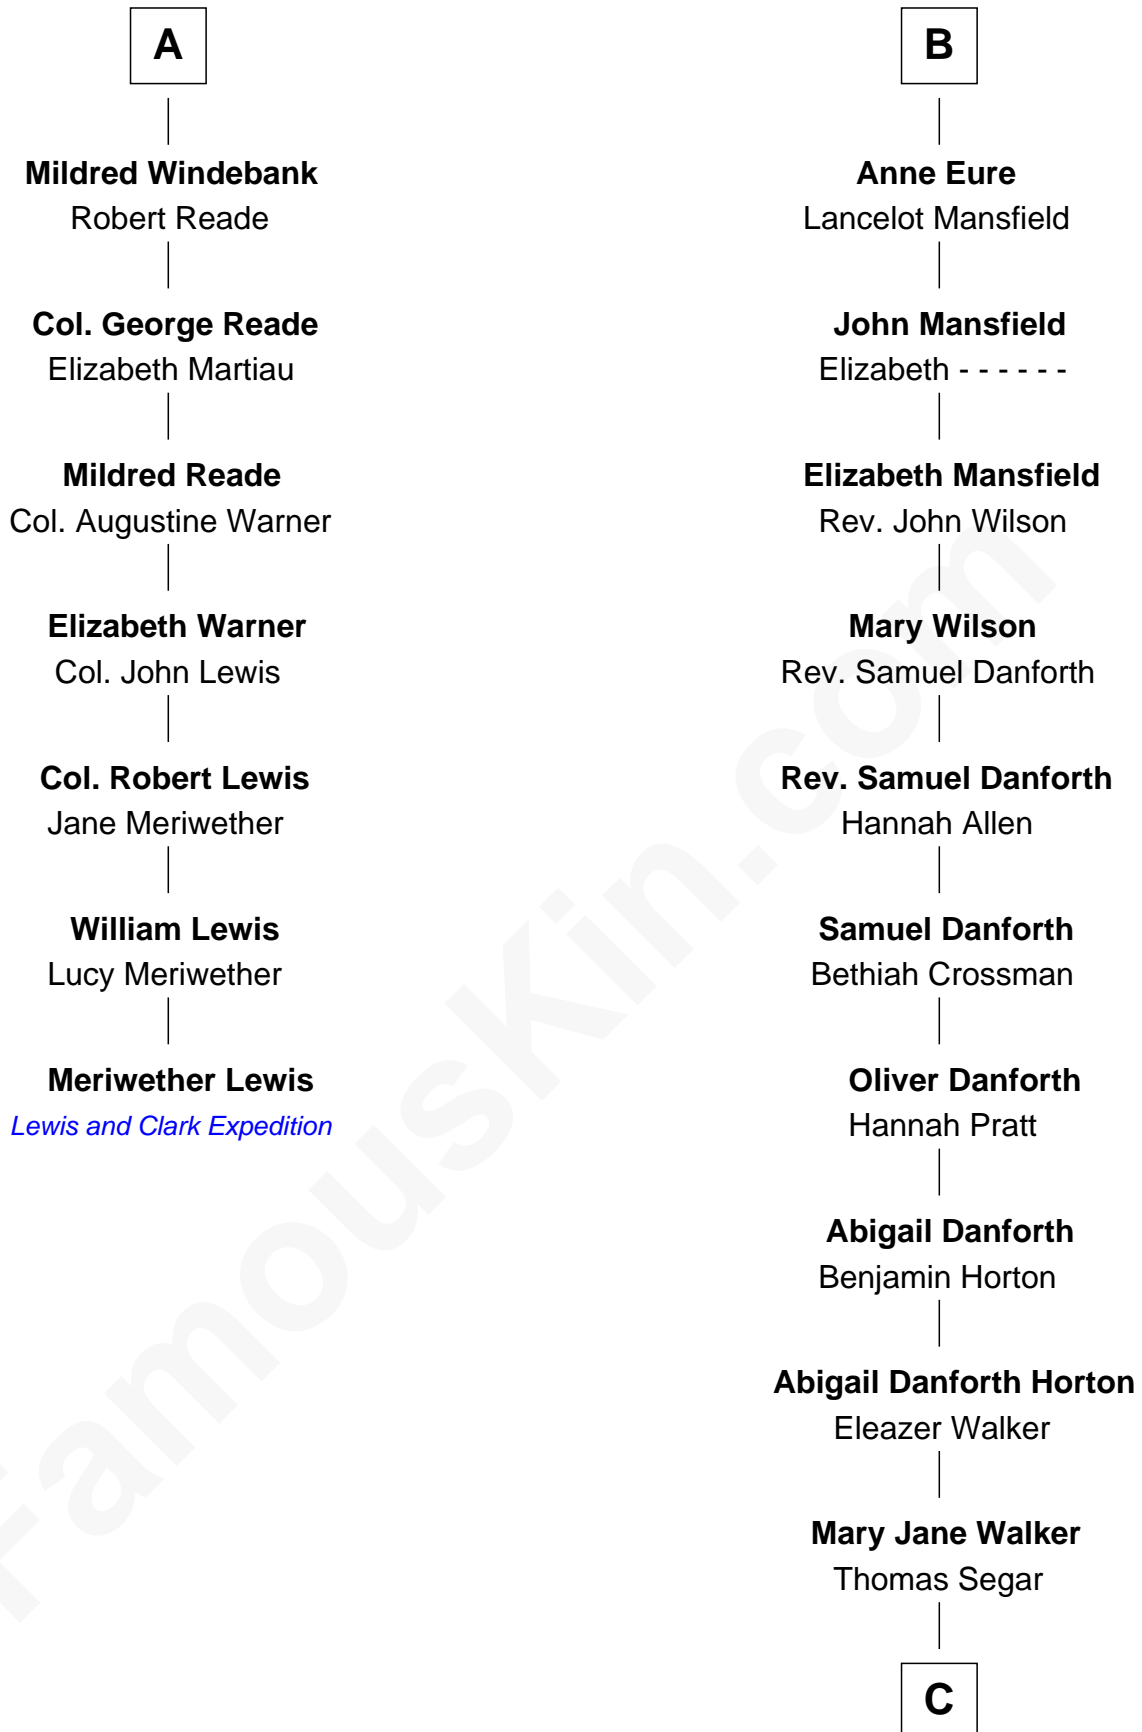

# FamousKin.com Relationship Chart of

**Meriwether Lewis**

*Lewis and Clark Expedition*

13th cousin 5 times removed of

**E. C. Segar**

*Cartoonist (Popeye creator)*

**C**

**Amzi Andrews Segar**

Erma Irene Crisler

**E. C. Segar**

*Cartoonist*

FamousKin.com