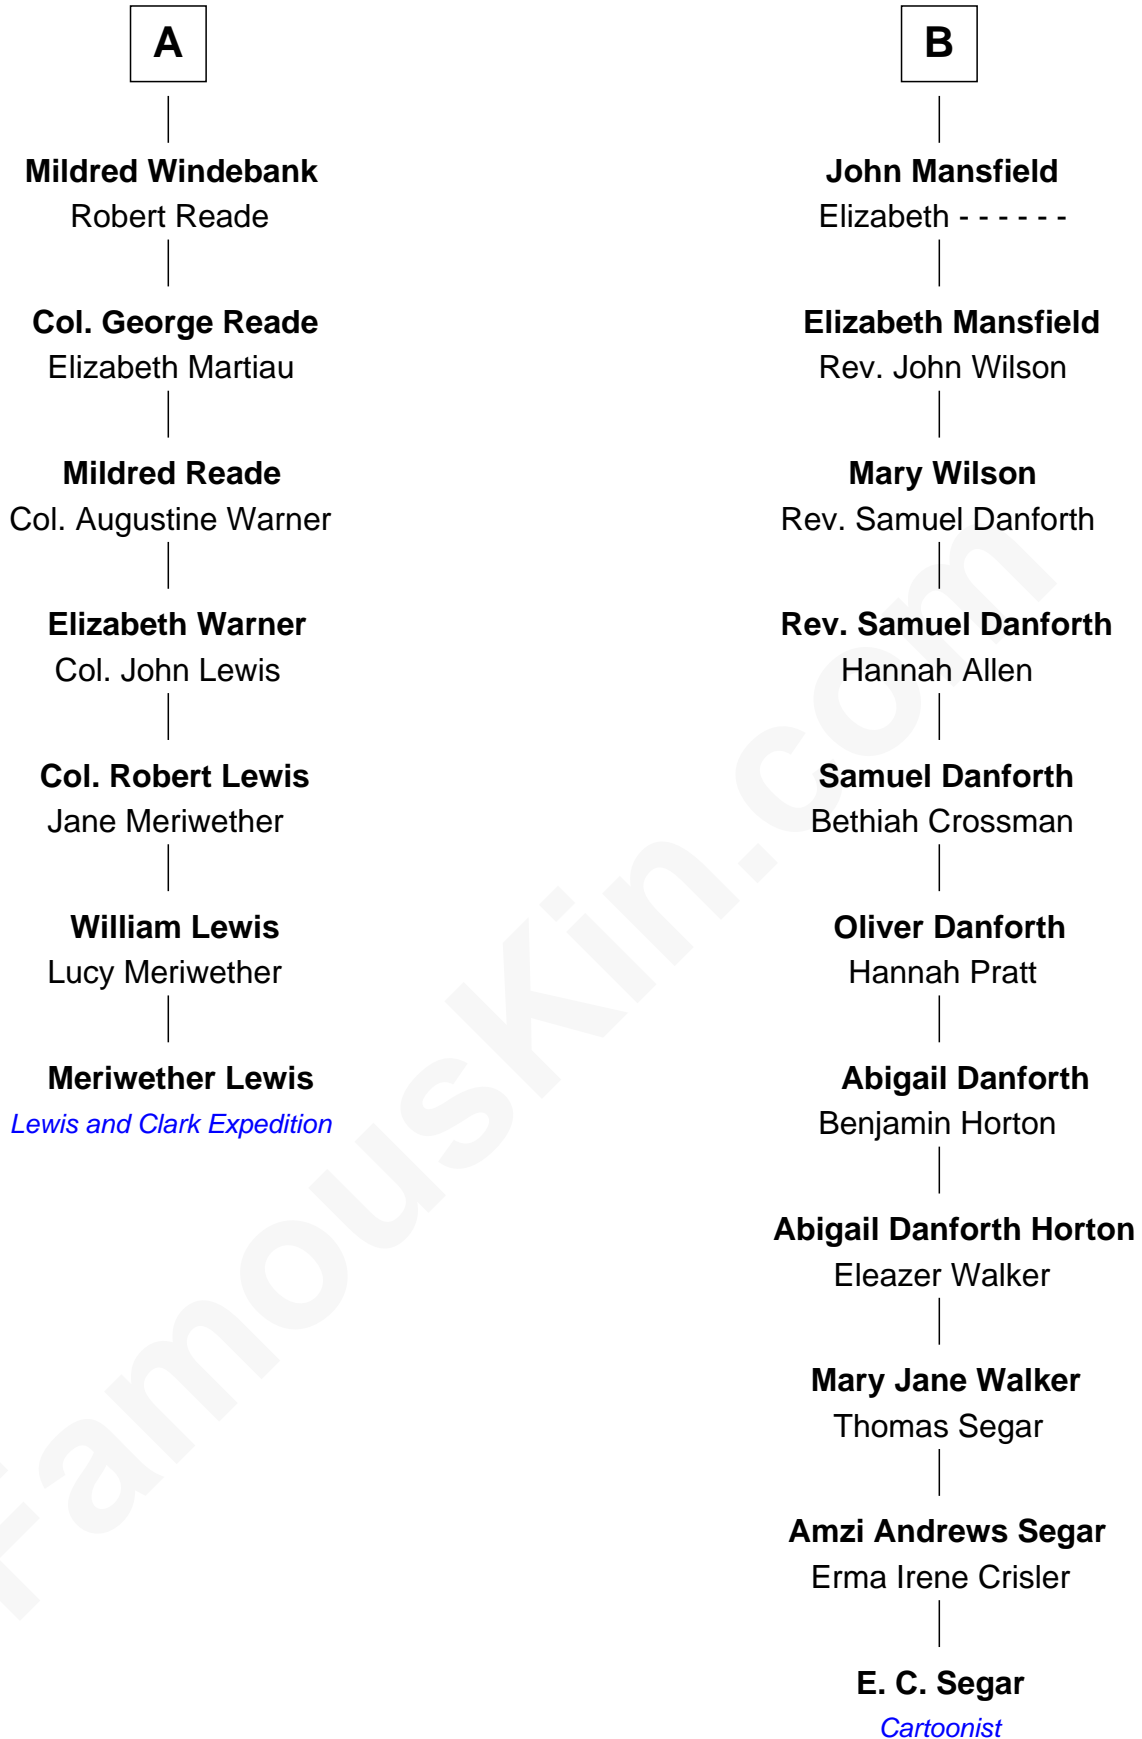

# FamousKin.com Relationship Chart of

**Meriwether Lewis**

*Lewis and Clark Expedition*

13th cousin 4 times removed of

**E. C. Segar**

*Cartoonist (Popeye creator)*

E. C. Segar photo by [U. S. War Stamp Council](#)