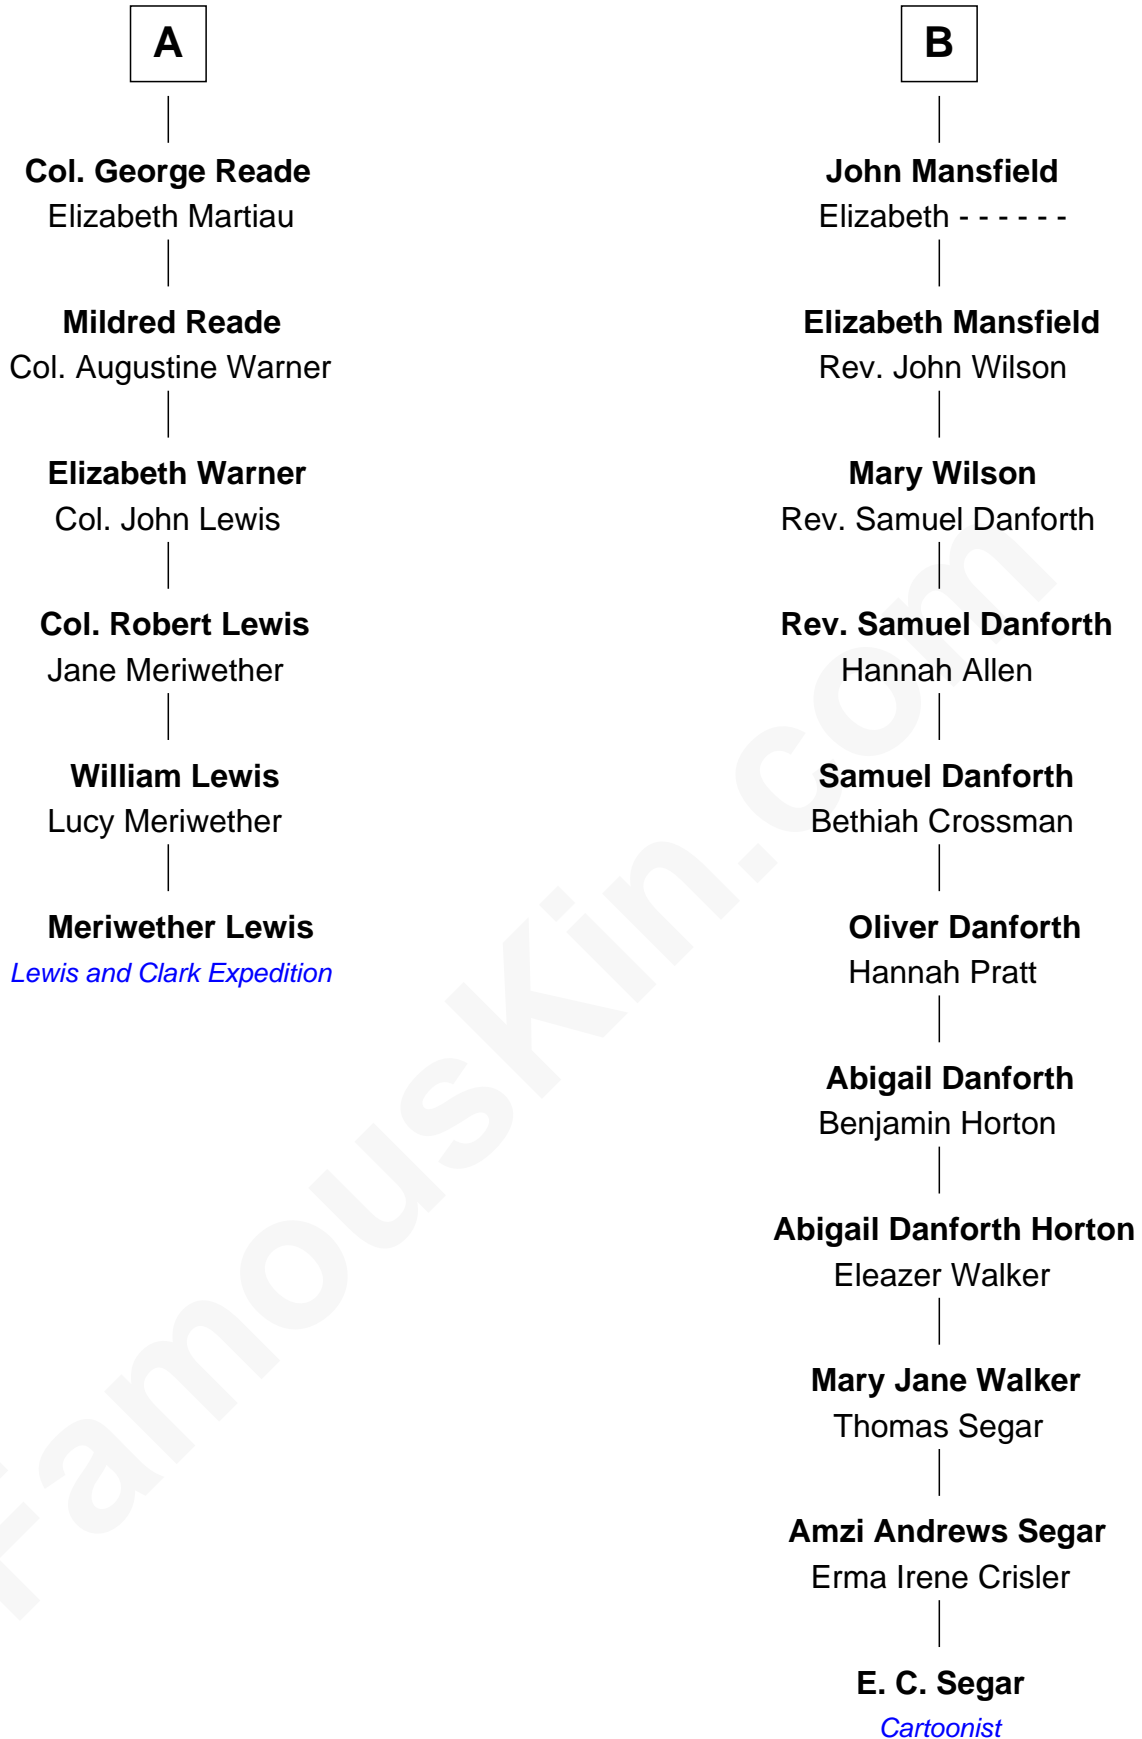

# FamousKin.com Relationship Chart of

**Meriwether Lewis**

*Lewis and Clark Expedition*

12th cousin 5 times removed of

**E. C. Segar**

*Cartoonist (Popeye creator)*

E. C. Segar photo by [U. S. War Stamp Council](#)