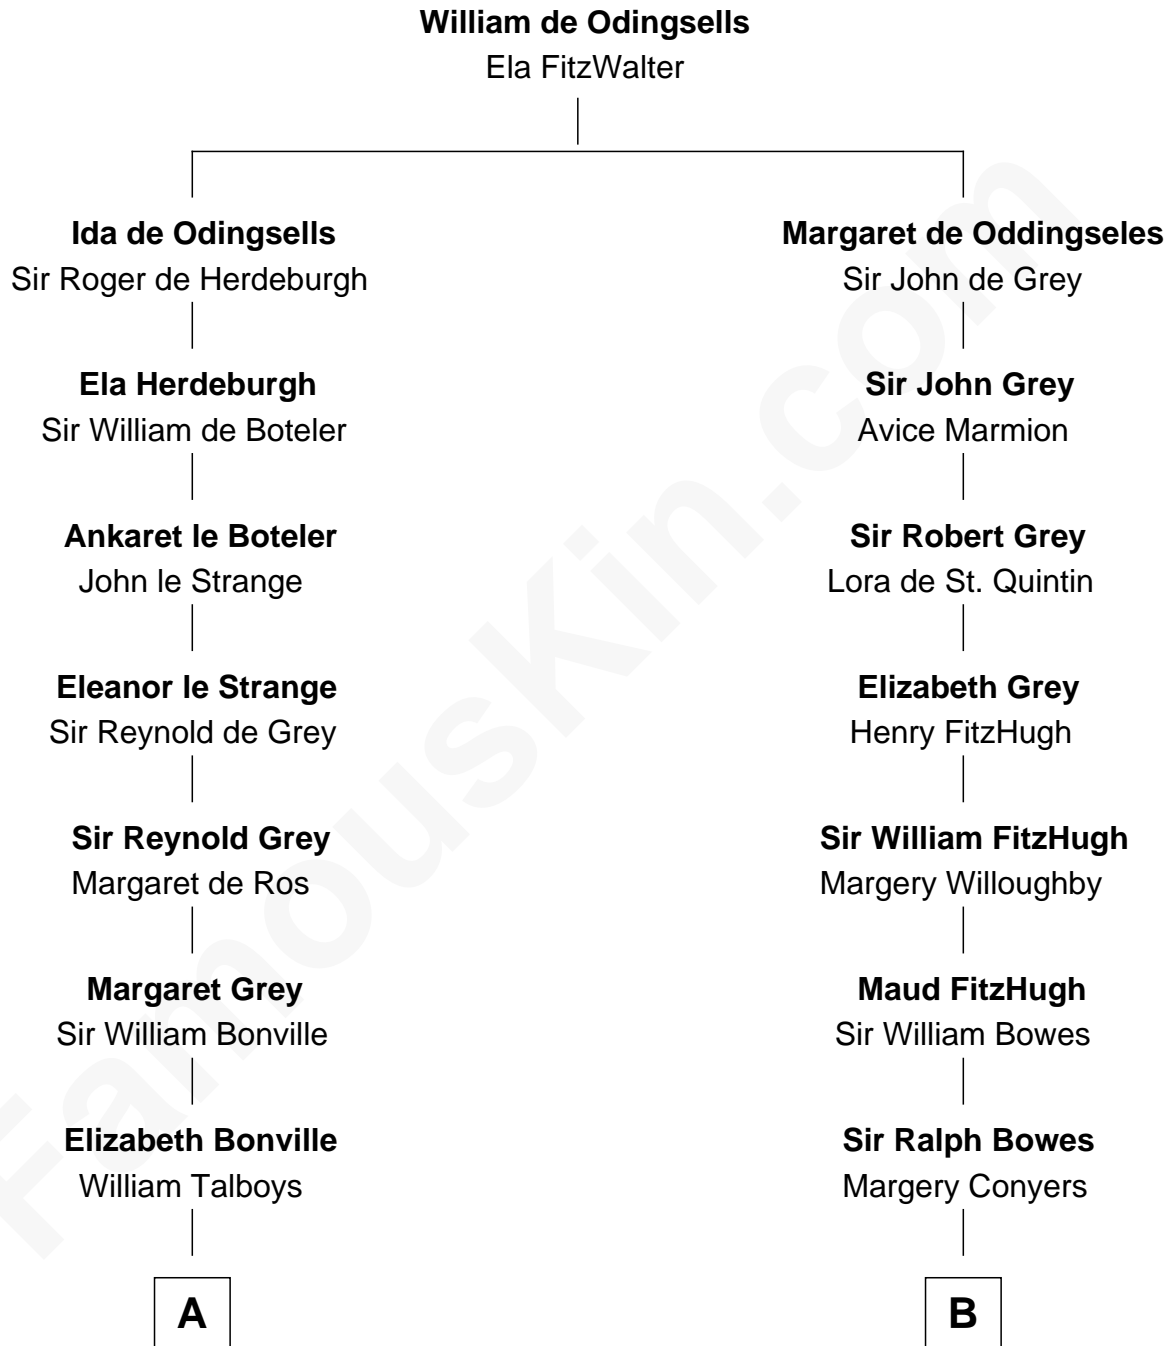

FamousKin.com Relationship Chart of

Meriwether Lewis

Lewis and Clark Expedition

17th cousin 3 times removed of

E. C. Segar

Cartoonist (Popeye creator)

C

Abigail Danforth Horton

Eleazer Walker

Mary Jane Walker

Thomas Segar

Amzi Andrews Segar

Erma Irene Crisler

E. C. Segar

Cartoonist