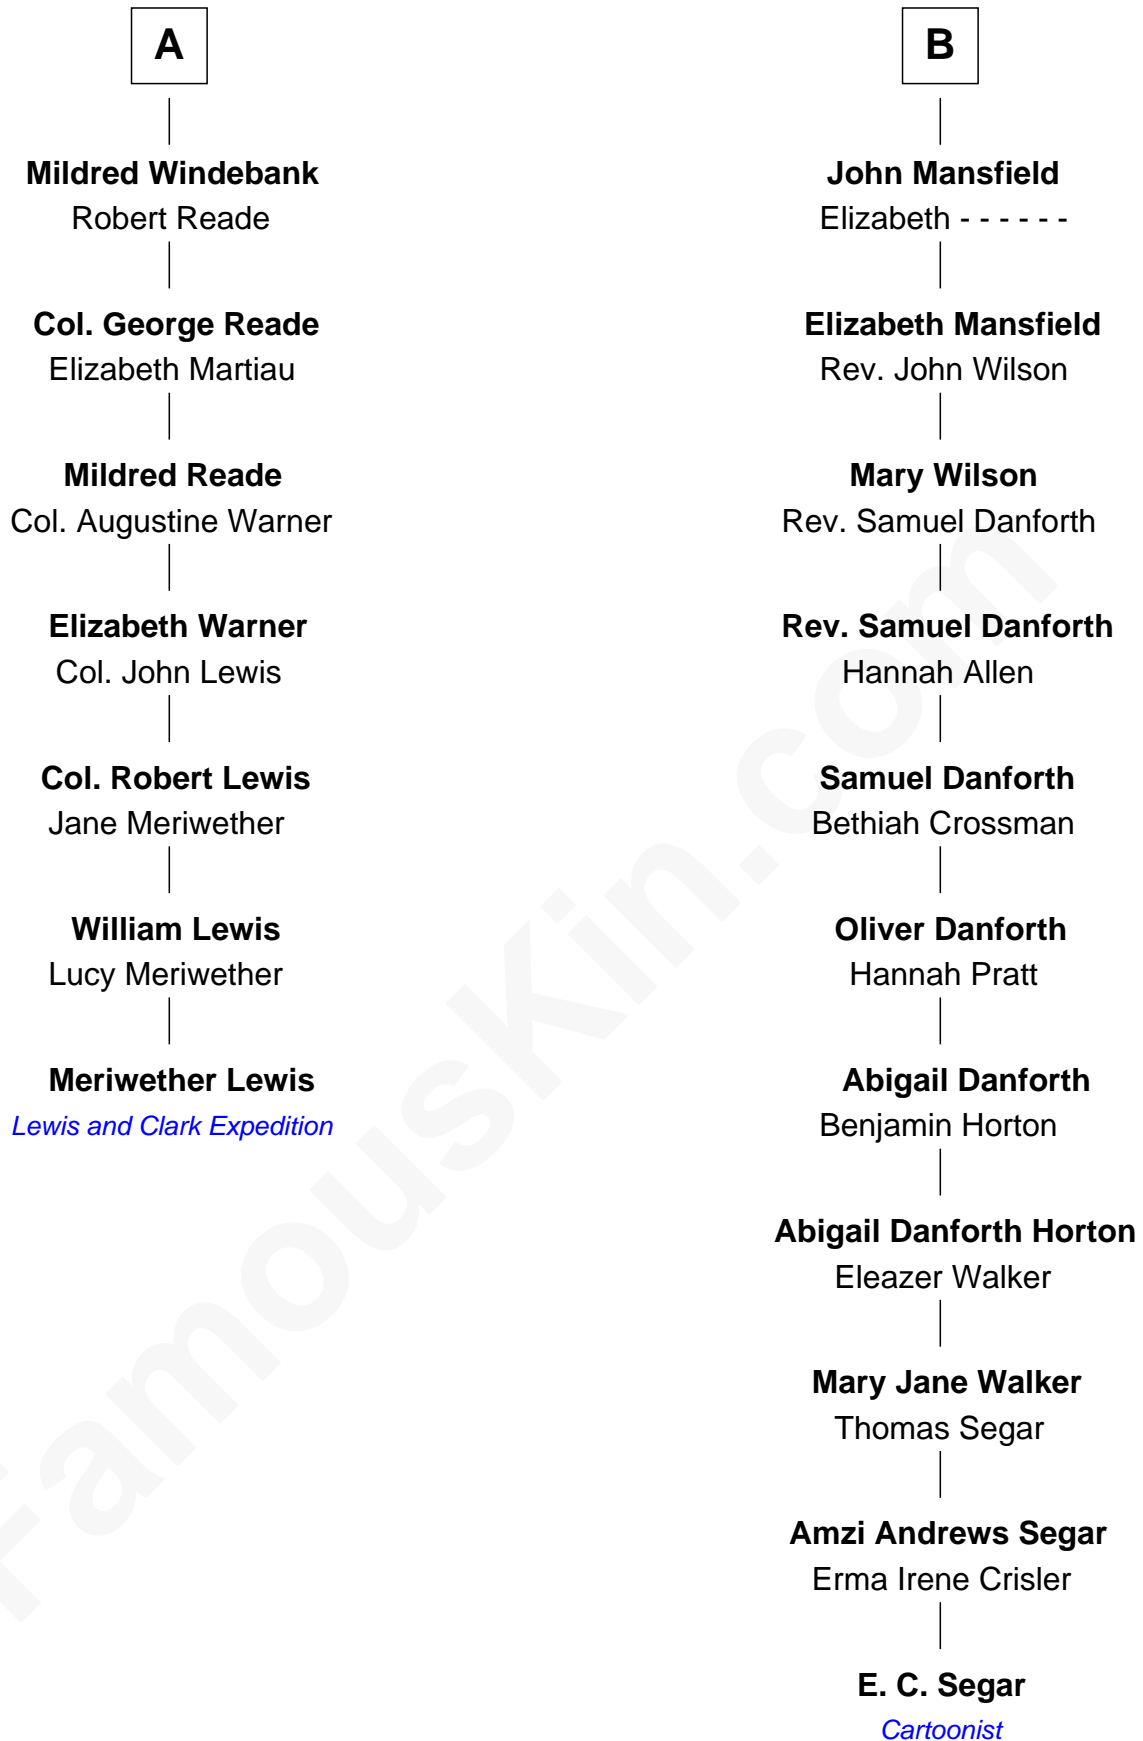

FamousKin.com Relationship Chart of

Meriwether Lewis

Lewis and Clark Expedition

13th cousin 4 times removed of

E. C. Segar

Cartoonist (Popeye creator)

E. C. Segar photo by [U. S. War Stamp Council](#)