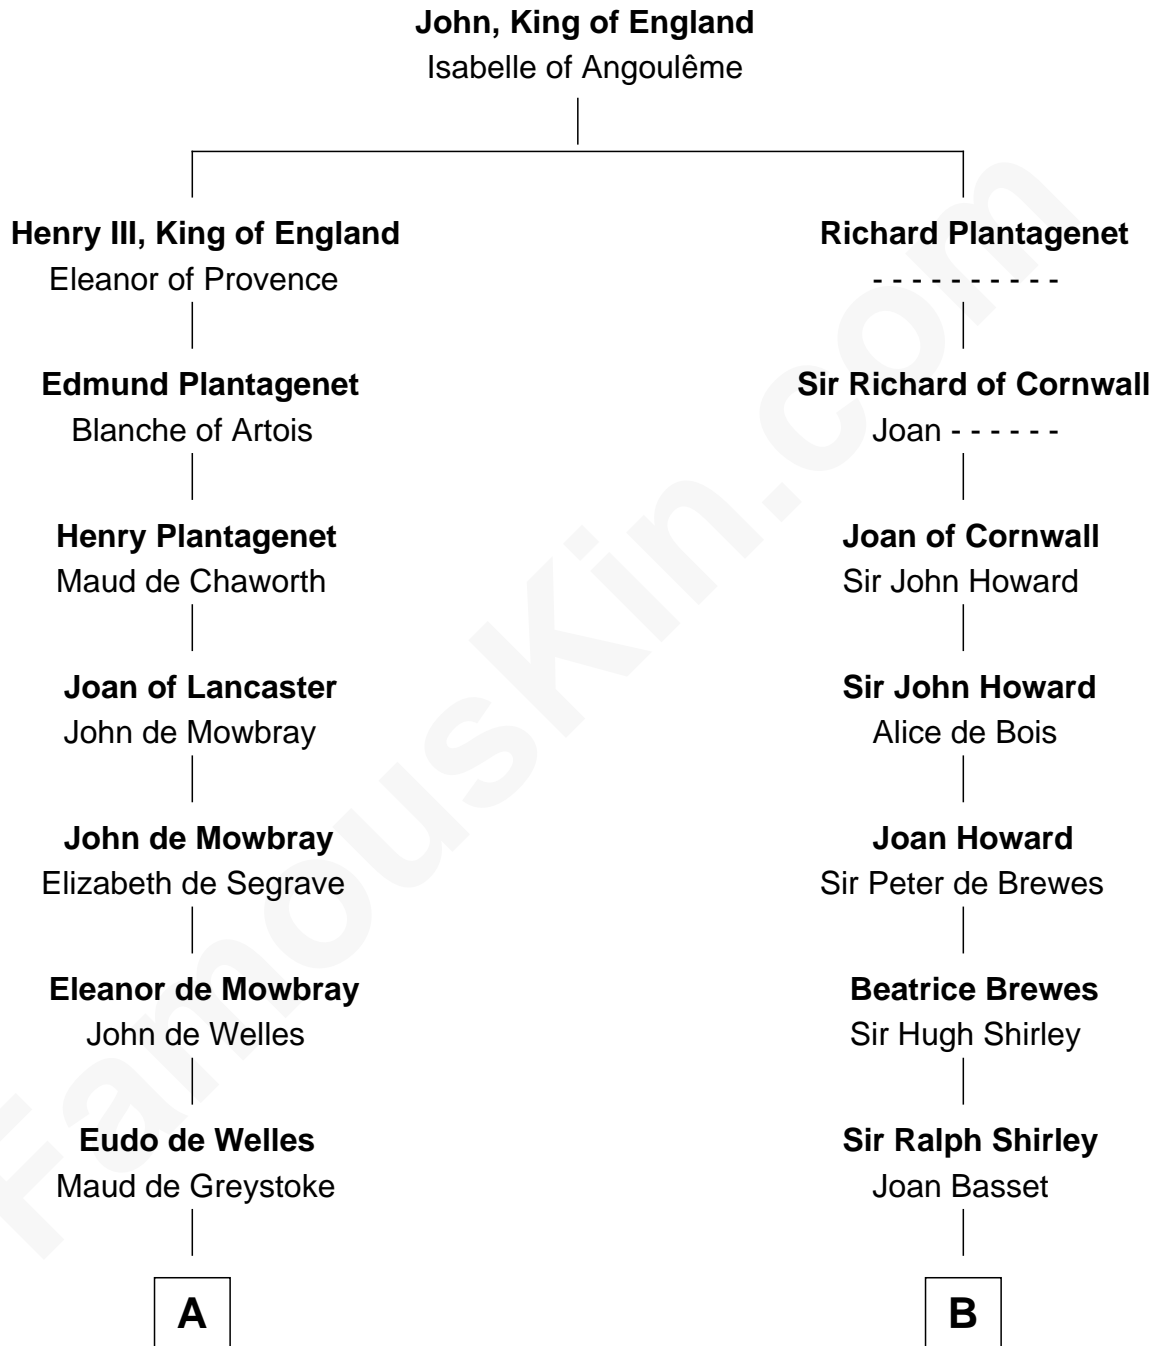

# FamousKin.com Relationship Chart of

**Meriwether Lewis**

*Lewis and Clark Expedition*

18th cousin 3 times removed of

**William Henry Moore**

*Co-Founder, U.S. Steel and Nabisco*

**C**

**William Lewis**  
Lucy Meriwether

**Meriwether Lewis**  
*Lewis and Clark Expedition*

**D**

**Sarah Browne**  
George Beckwith

**George Beckwith**  
Rachel Marsh

**George Beckwith**  
Mary Bradley

**Rachael Arvilla Beckwith**  
Nathaniel Ford Moore

**William Henry Moore**  
*Co-Founder, U.S. Steel and Nabisco*

FamousKin.com