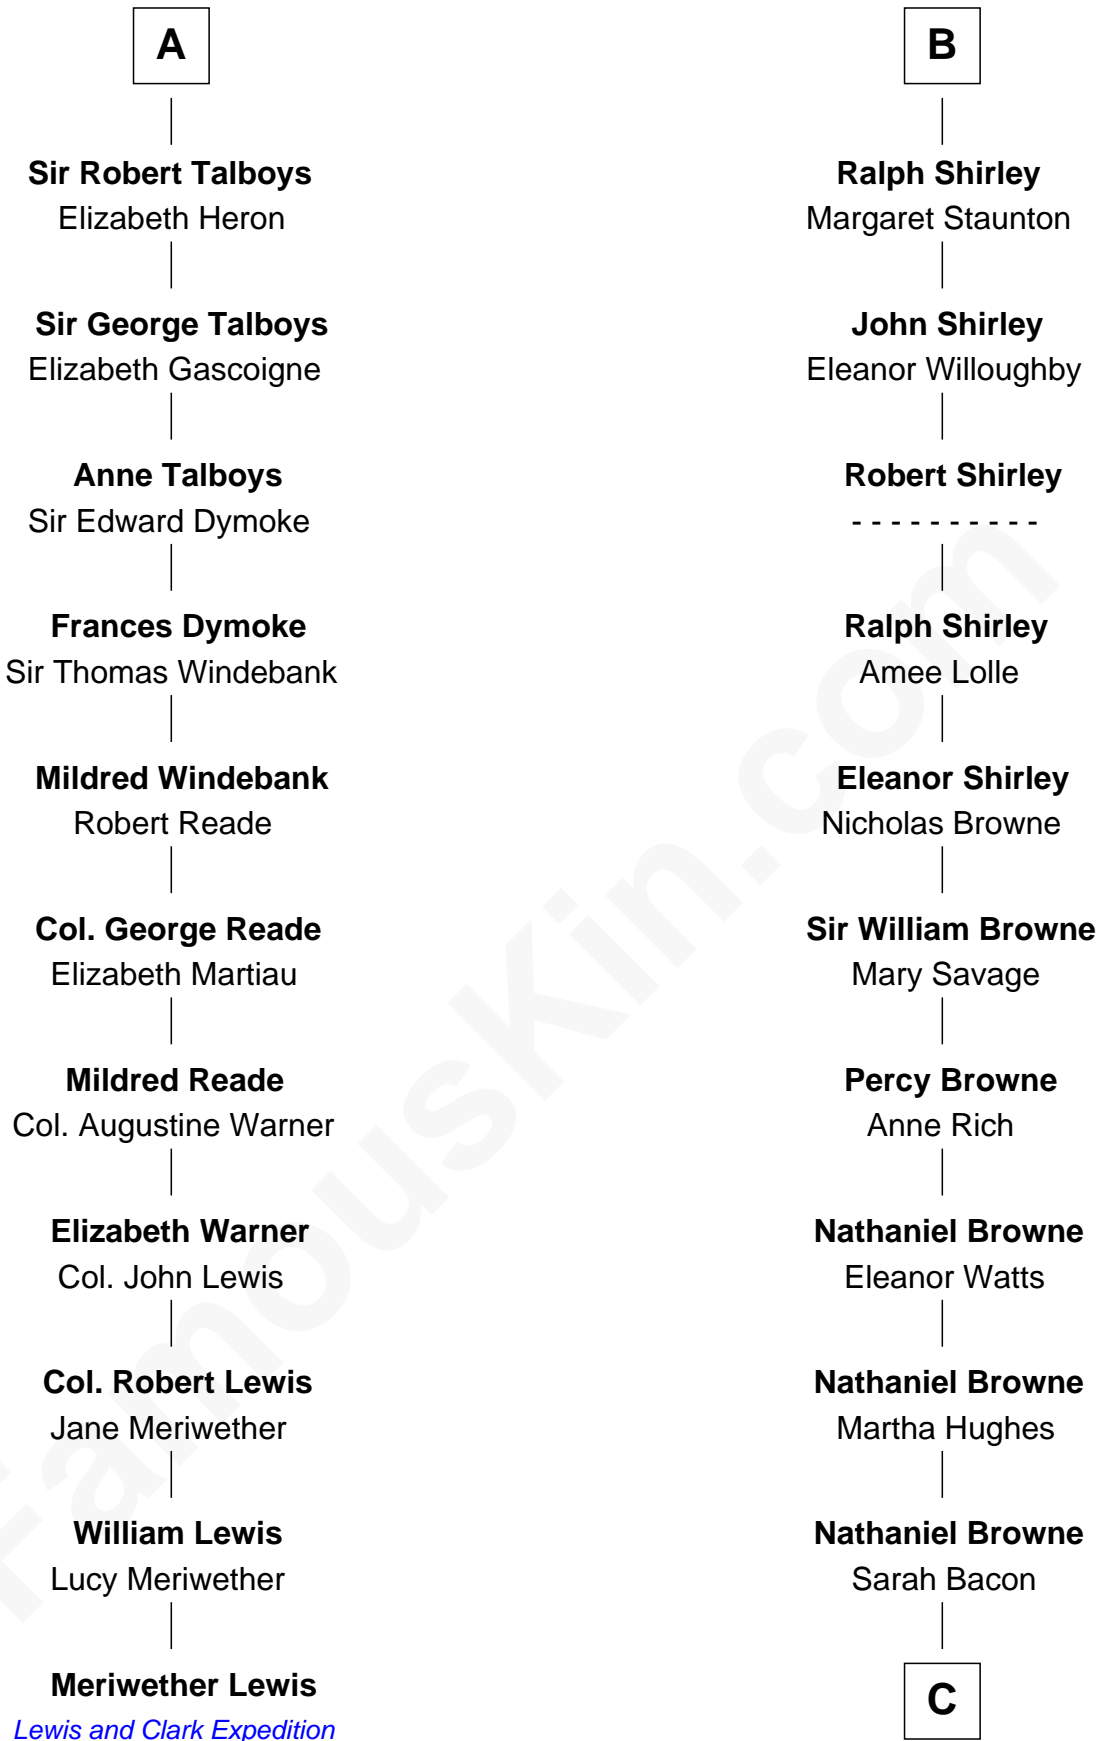

# FamousKin.com Relationship Chart of

**Meriwether Lewis**

*Lewis and Clark Expedition*

17th cousin 4 times removed of

**William Henry Moore**

*Co-Founder, U.S. Steel and Nabisco*

**C**

**Sarah Browne**  
George Beckwith

**George Beckwith**  
Rachel Marsh

**George Beckwith**  
Mary Bradley

**Rachael Arvilla Beckwith**  
Nathaniel Ford Moore

**William Henry Moore**  
*Co-Founder, U.S. Steel and Nabisco*

FamousKin.com