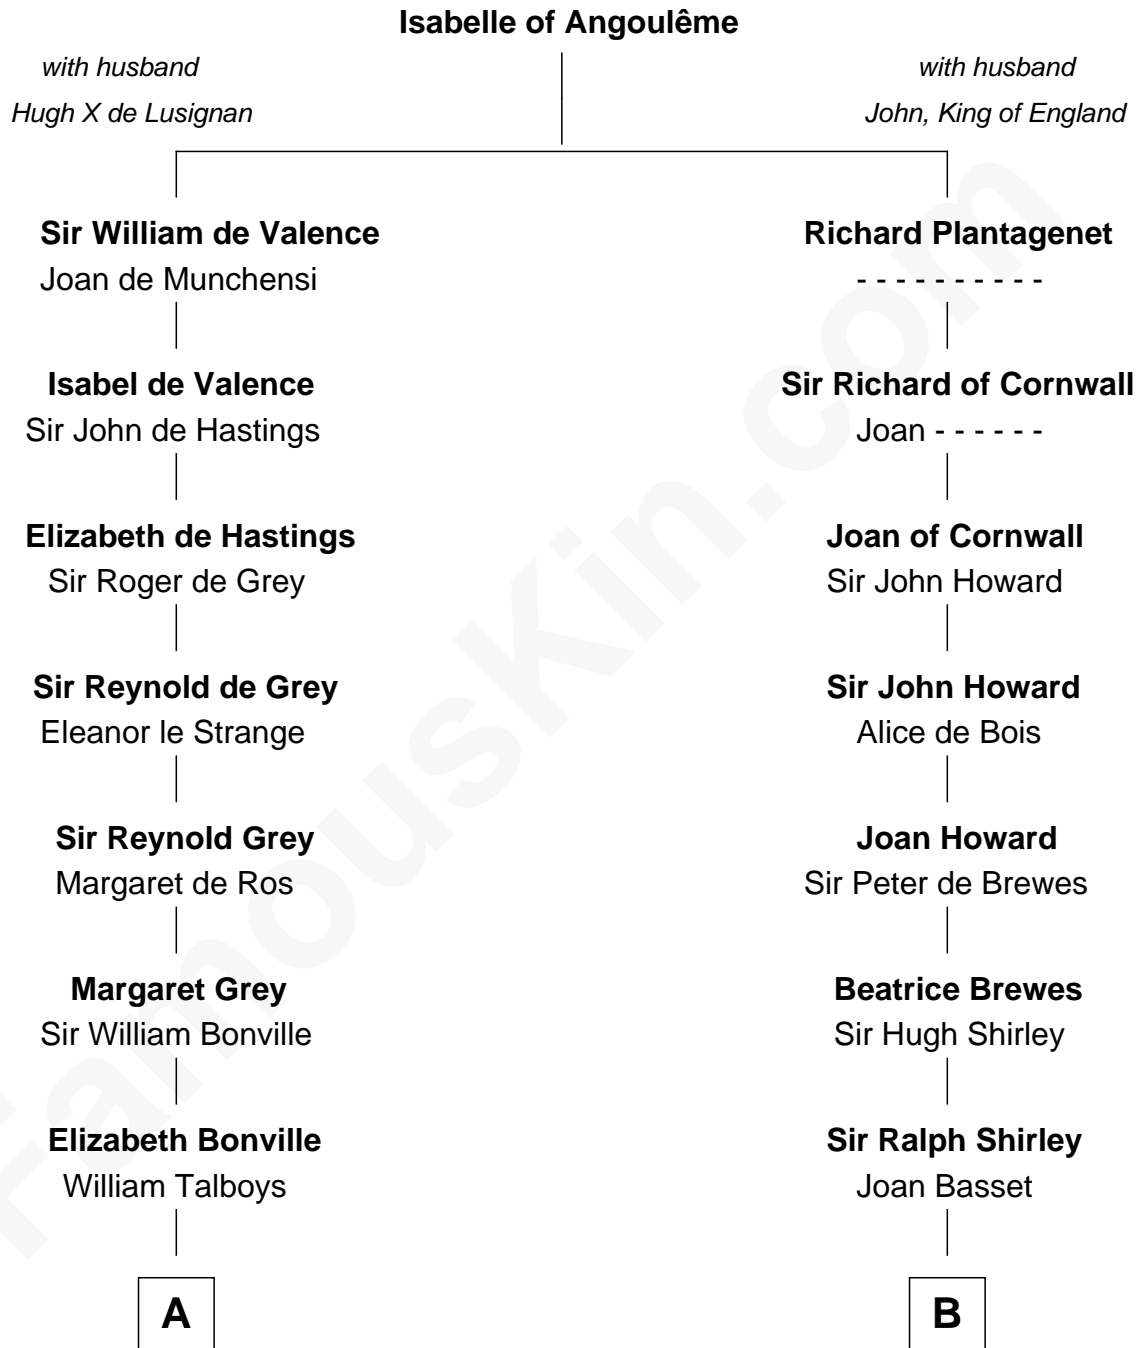

# FamousKin.com Relationship Chart of

**Meriwether Lewis**

*Lewis and Clark Expedition*

17th cousin 4 times removed of

**William Henry Moore**

*Co-Founder, U.S. Steel and Nabisco*

**C**

**Sarah Browne**  
George Beckwith

**George Beckwith**  
Rachel Marsh

**George Beckwith**  
Mary Bradley

**Rachael Arvilla Beckwith**  
Nathaniel Ford Moore

**William Henry Moore**  
*Co-Founder, U.S. Steel and Nabisco*

FamousKin.com