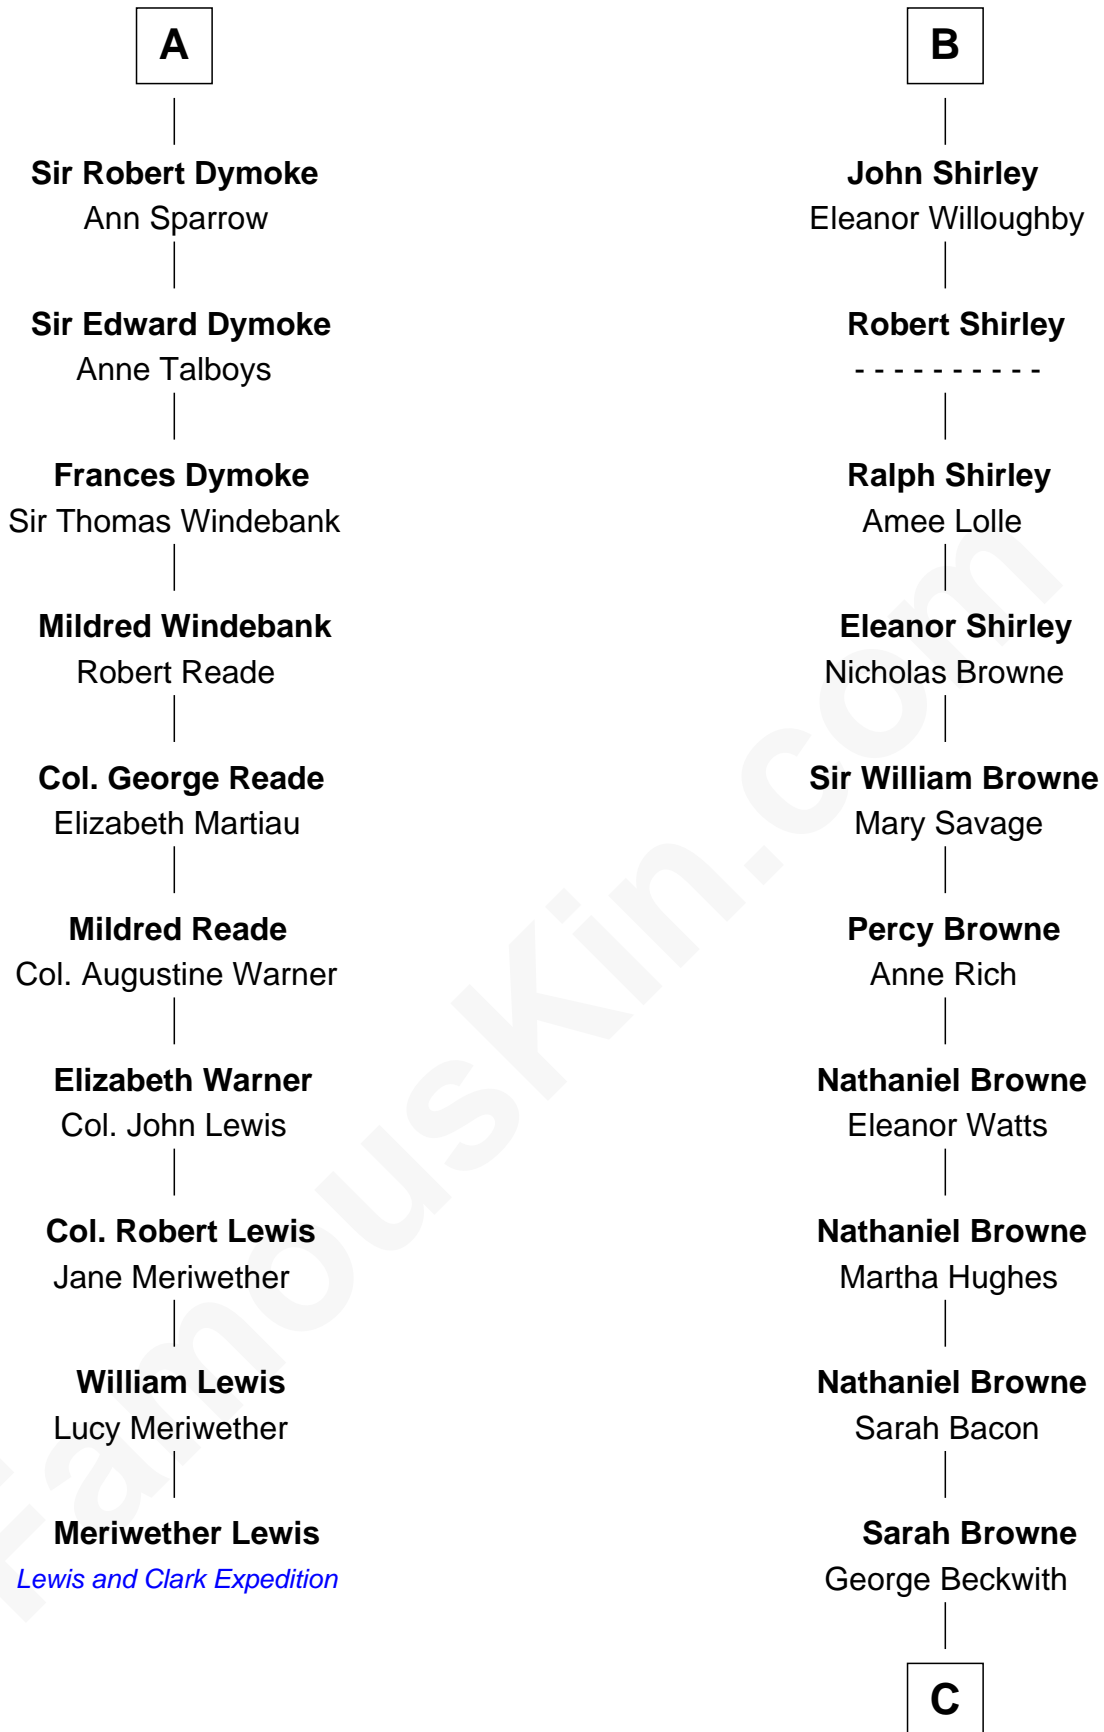

# FamousKin.com Relationship Chart of

**Meriwether Lewis**

*Lewis and Clark Expedition*

16th cousin 4 times removed of

**William Henry Moore**

*Co-Founder, U.S. Steel and Nabisco*

**Sir James de Audley**

Ela Longespee

Katherine Giffard

**Sir Nicholas Audley**

Joan Martin

**Alice de Audley**

Sir Hugh de Meynell

**Isabel de Meynell**

Sir Thomas de Shirley

**Sir Hugh Shirley**

Beatrice Brewes

**Sir Ralph Shirley**

Joan Basset

**Ralph Shirley**

Margaret Staunton

**B**

**C**

**George Beckwith**

Rachel Marsh

**George Beckwith**

Mary Bradley

**Rachael Arvilla Beckwith**

Nathaniel Ford Moore

**William Henry Moore**

*Co-Founder, U.S. Steel and Nabisco*

FamousKin.com