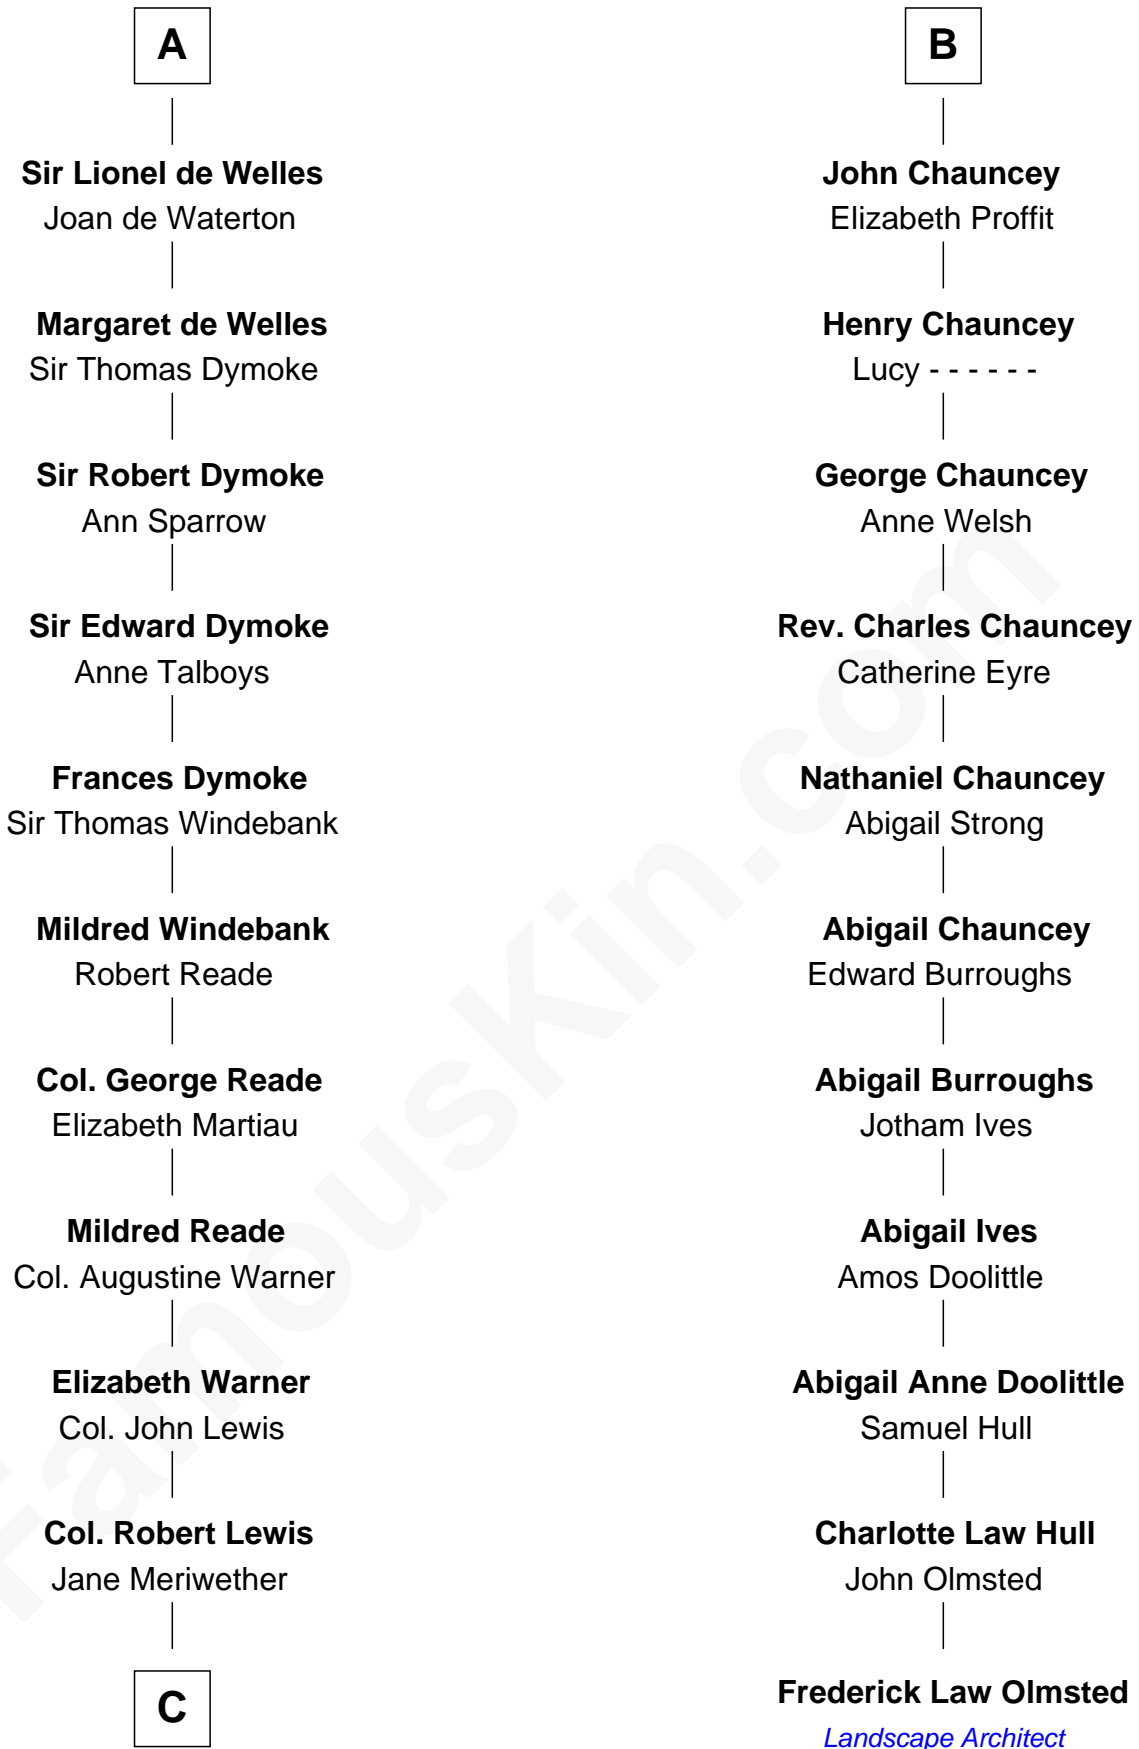

FamousKin.com Relationship Chart of

Meriwether Lewis

Lewis and Clark Expedition

17th cousin 1 time removed of

Frederick Law Olmsted

Landscape Architect

C

—
William Lewis
Lucy Meriwether

—
Meriwether Lewis
Lewis and Clark Expedition

FamousKin.com