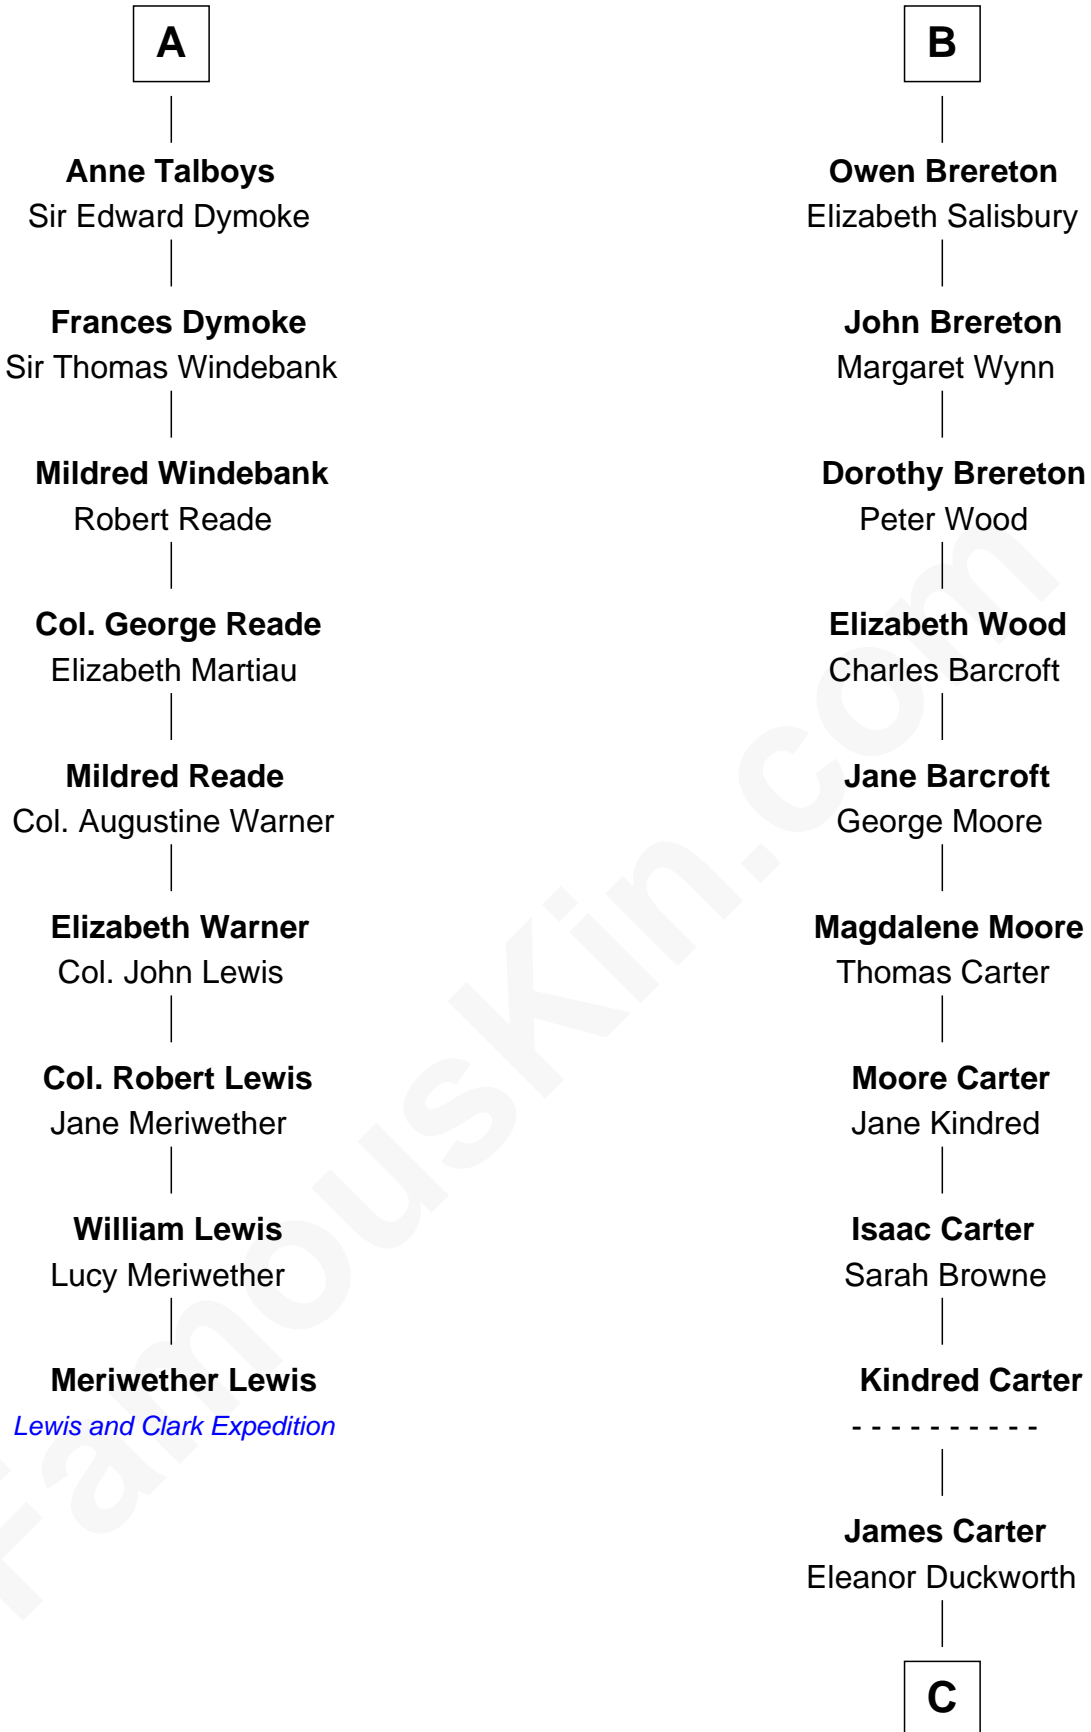

FamousKin.com Relationship Chart of

Meriwether Lewis

Lewis and Clark Expedition

15th cousin 6 times removed of

Jimmy Carter

39th U.S. President

Sir Robert de Holland

Maude la Zouche

C

|
Wiley Carter

Ann Ansley

|
Littleberry Walker Carter

Mary Ann Diligent Seals

|
William Archibald Carter

Nina Pratt

|
Earl Carter