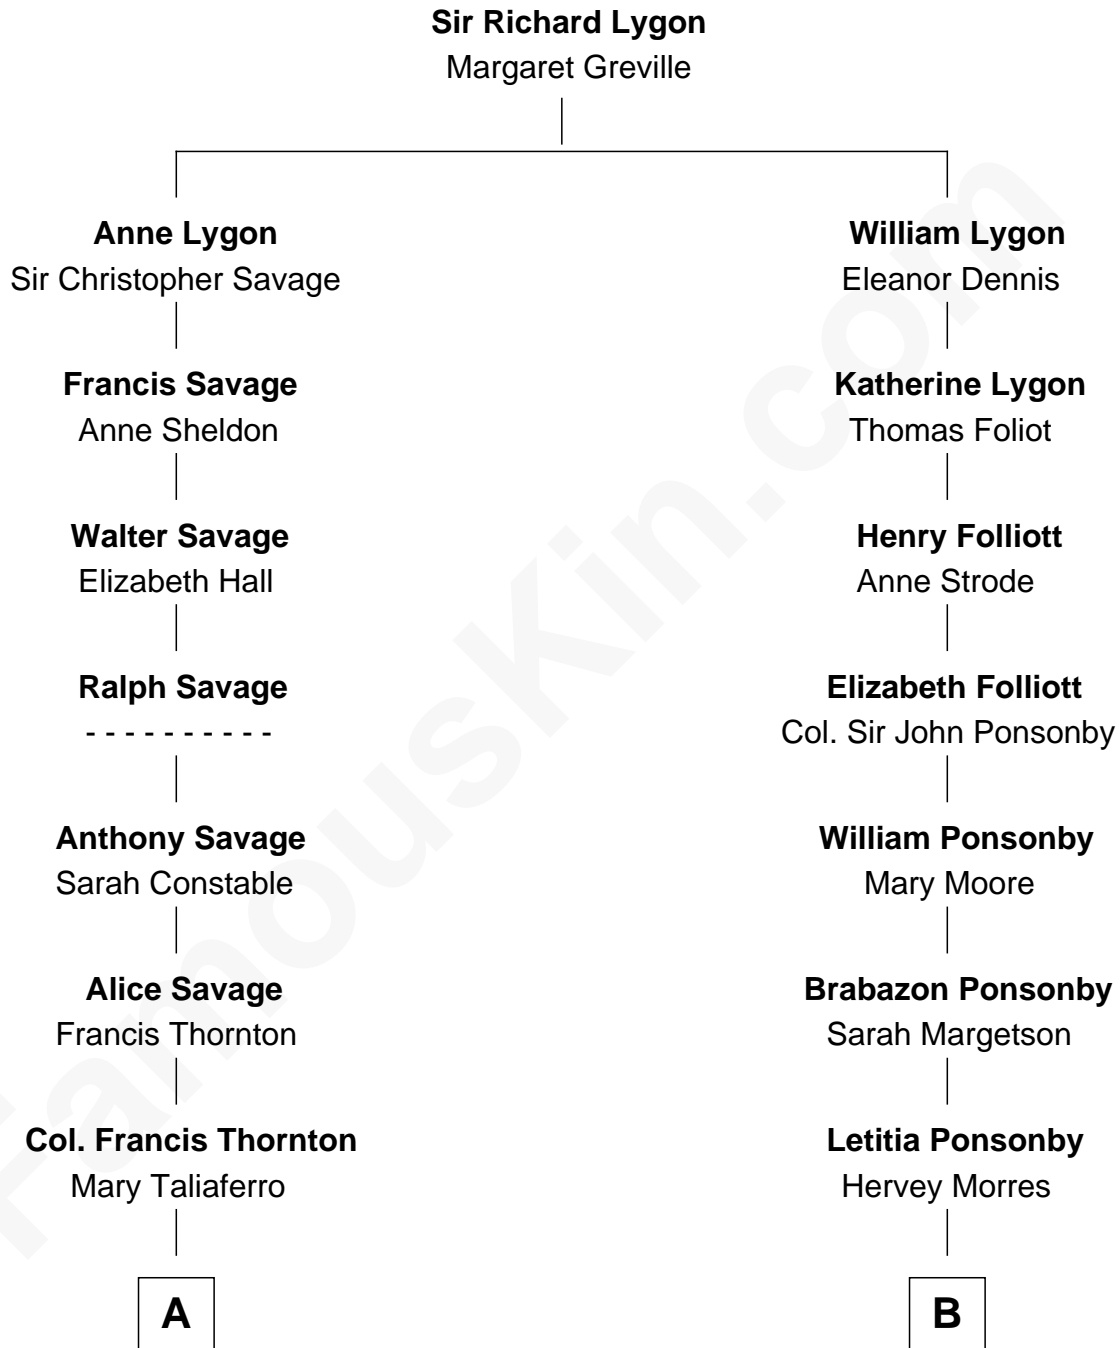

# FamousKin.com Relationship Chart of

**Meriwether Lewis**

*Lewis and Clark Expedition*

9th cousin 3 times removed of

**Sir Winston Churchill**

*Prime Minister of the United Kingdom*

**A**

**Elizabeth Thornton**  
Thomas Meriwether

**Lucy Meriwether**  
William Lewis

**Meriwether Lewis**  
*Lewis and Clark Expedition*

**B**

**Letitia Morres**  
Sir Randal William McDonnell

**Anne Catherine McDonnell**  
Sir Henry Vane

**Frances Anne Emily Vane-Tempest**  
Sir Charles William Stewart

**Frances Anne Emily Vane**  
Sir John Winston Spencer-Churchill

**Randolph Henry Spencer-Churchill**  
Jeanette Jerome

**Sir Winston Churchill**  
*Prime Minister of the United Kingdom*