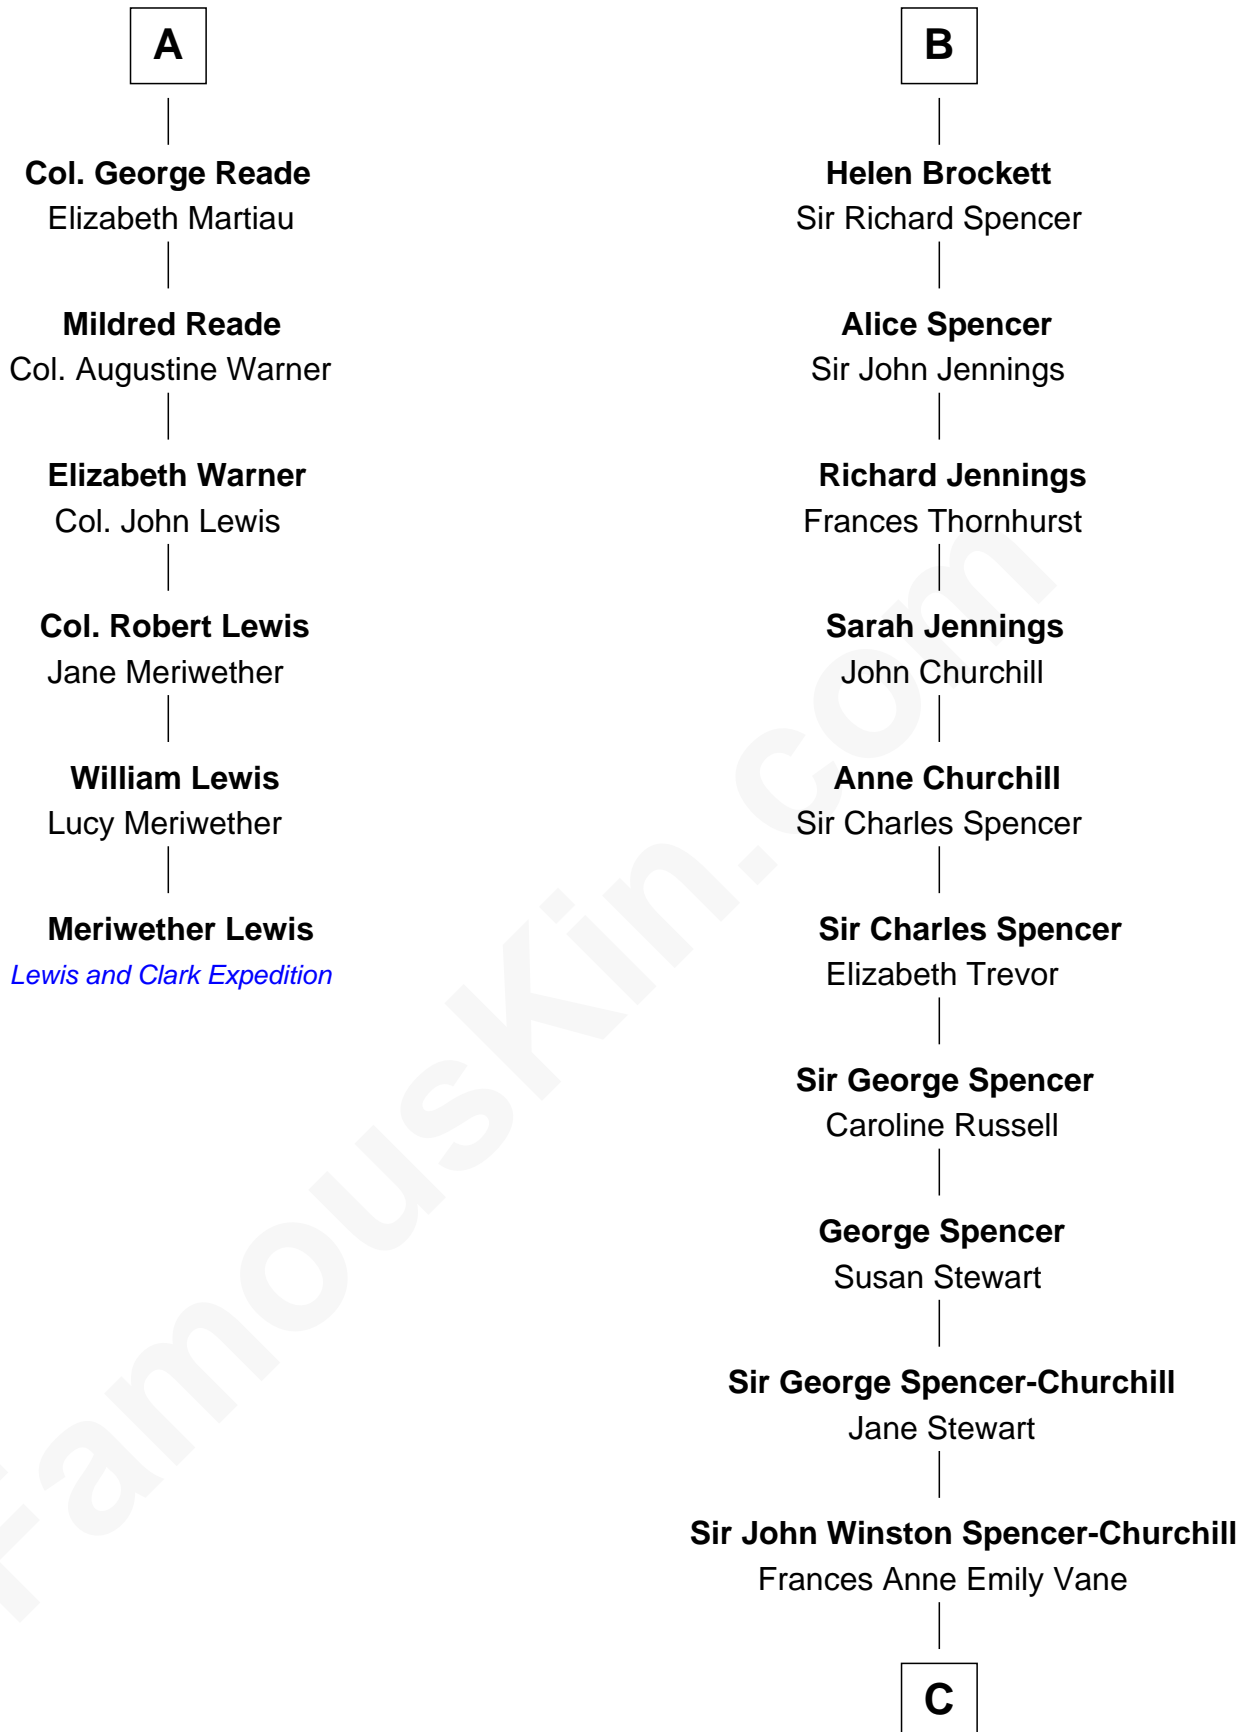

FamousKin.com Relationship Chart of

Meriwether Lewis

Lewis and Clark Expedition

12th cousin 6 times removed of

Sir Winston Churchill

Prime Minister of the United Kingdom

William Pert
Joan le Scrope

C

Randolph Henry Spencer-Churchill

Jeanette Jerome

Sir Winston Churchill

Prime Minister of the United Kingdom

FamousKin.com