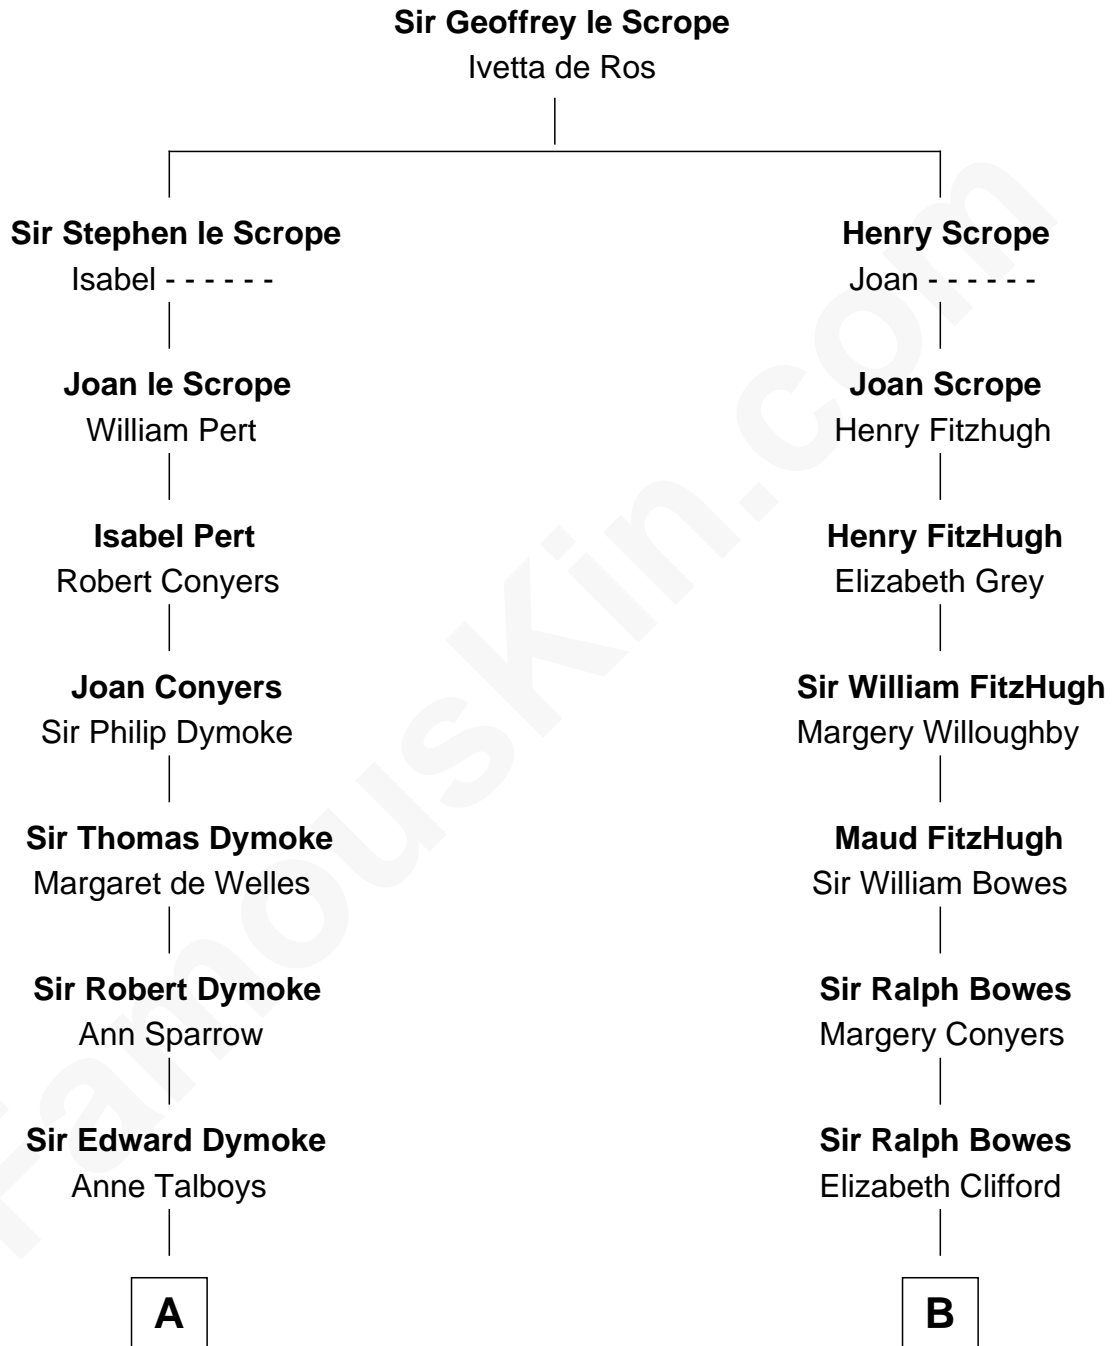

FamousKin.com Relationship Chart of

Meriwether Lewis

Lewis and Clark Expedition

14th cousin 4 times removed of

William Howard Taft

27th U.S. President

C

Alphonso Taft
Louisa Maria Torrey

William Howard Taft
27th U.S. President

FamousKin.com