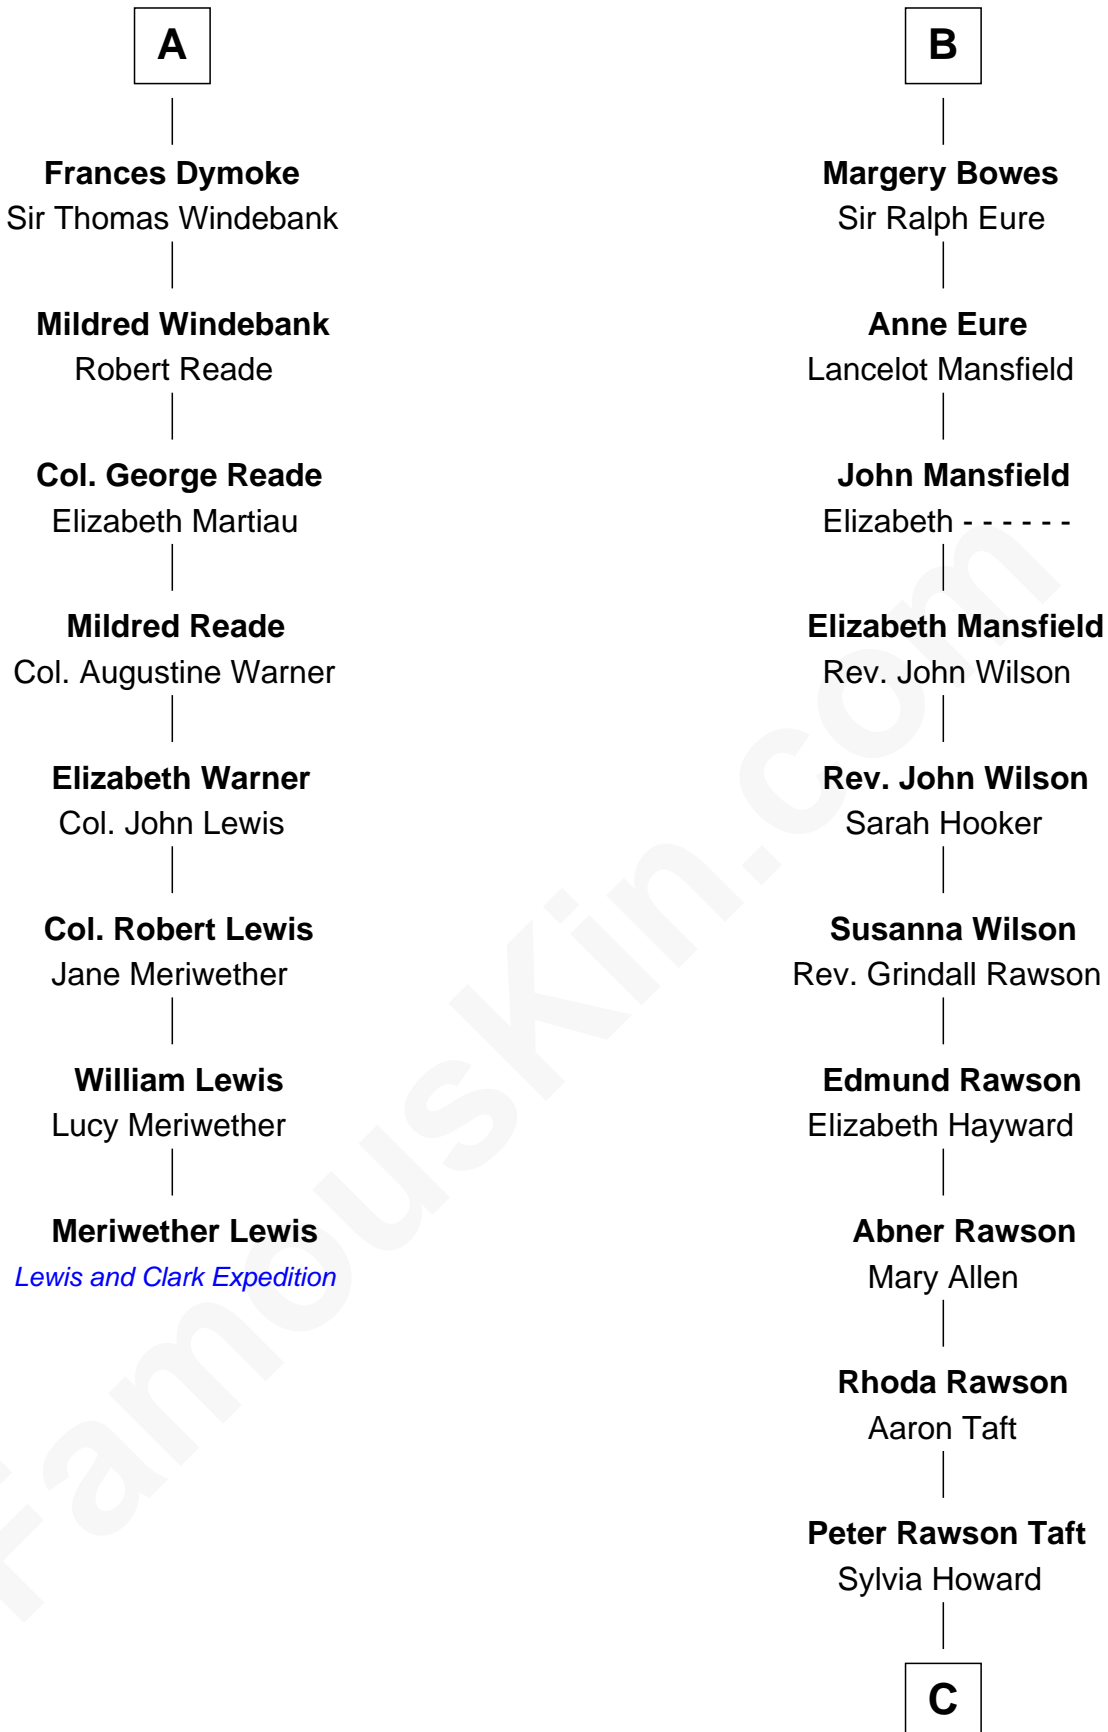

FamousKin.com Relationship Chart of

Meriwether Lewis

Lewis and Clark Expedition

14th cousin 4 times removed of

William Howard Taft

27th U.S. President

C

Alphonso Taft
Louisa Maria Torrey

William Howard Taft
27th U.S. President

FamousKin.com