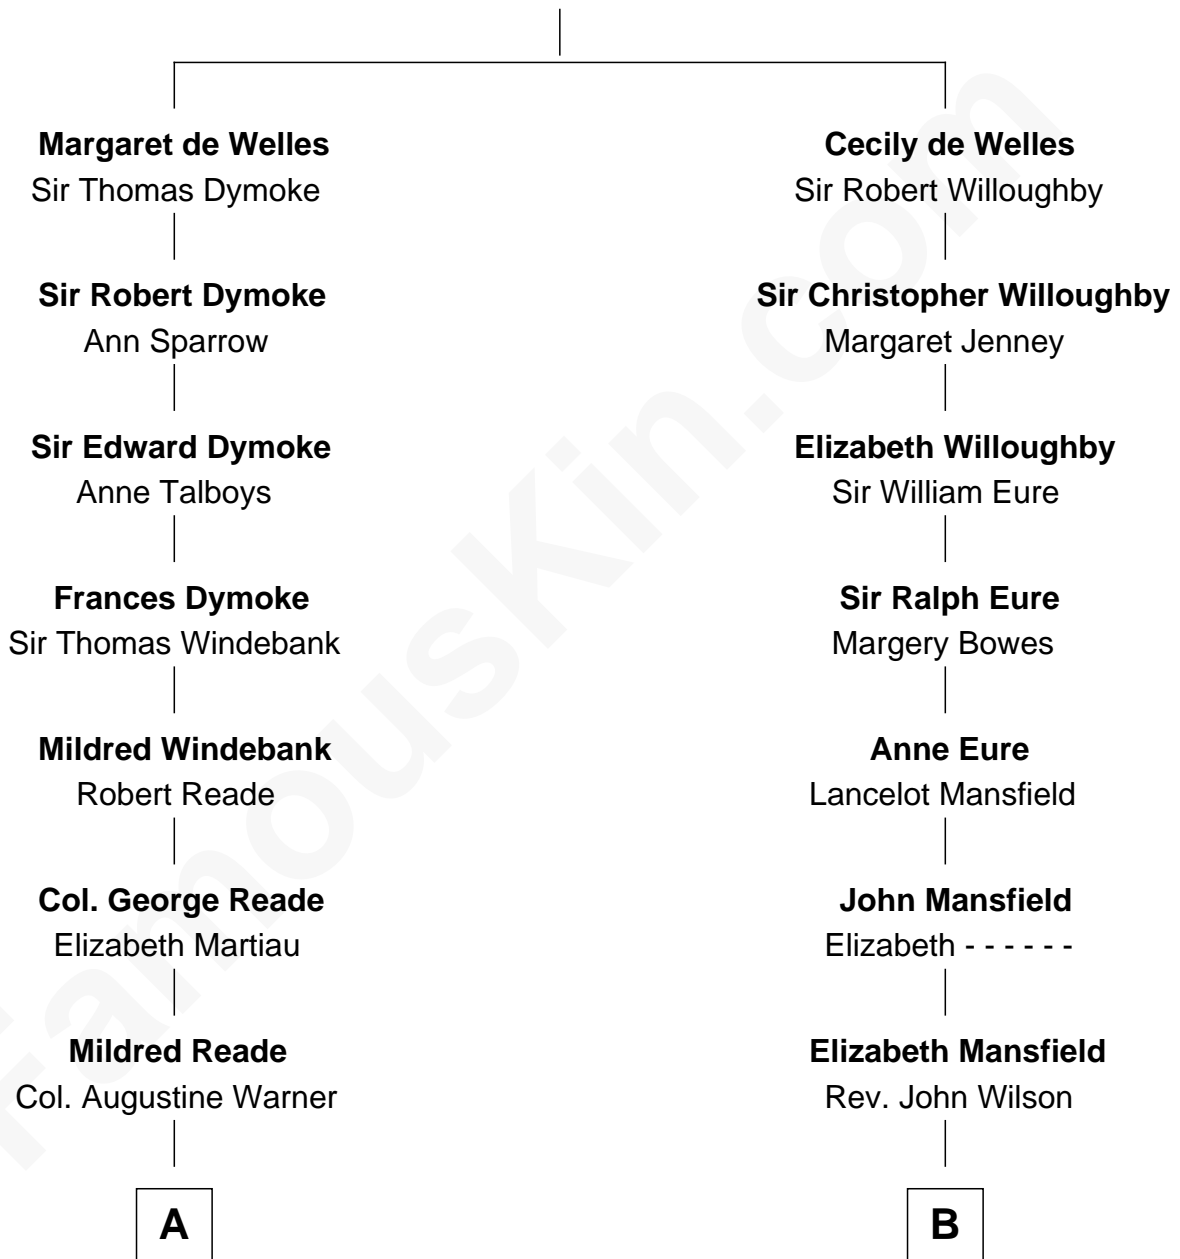

FamousKin.com Relationship Chart of

Meriwether Lewis

Lewis and Clark Expedition

10th cousin 4 times removed of

William Howard Taft

27th U.S. President

Sir Lionel de Welles

Joan de Waterton

A

Elizabeth Warner
Col. John Lewis

Col. Robert Lewis
Jane Meriwether

William Lewis
Lucy Meriwether

Meriwether Lewis
Lewis and Clark Expedition

B

Rev. John Wilson
Sarah Hooker

Susanna Wilson
Rev. Grindall Rawson

Edmund Rawson
Elizabeth Hayward

Abner Rawson
Mary Allen

Rhoda Rawson
Aaron Taft

Peter Rawson Taft
Sylvia Howard

Alphonso Taft
Louisa Maria Torrey

William Howard Taft
27th U.S. President