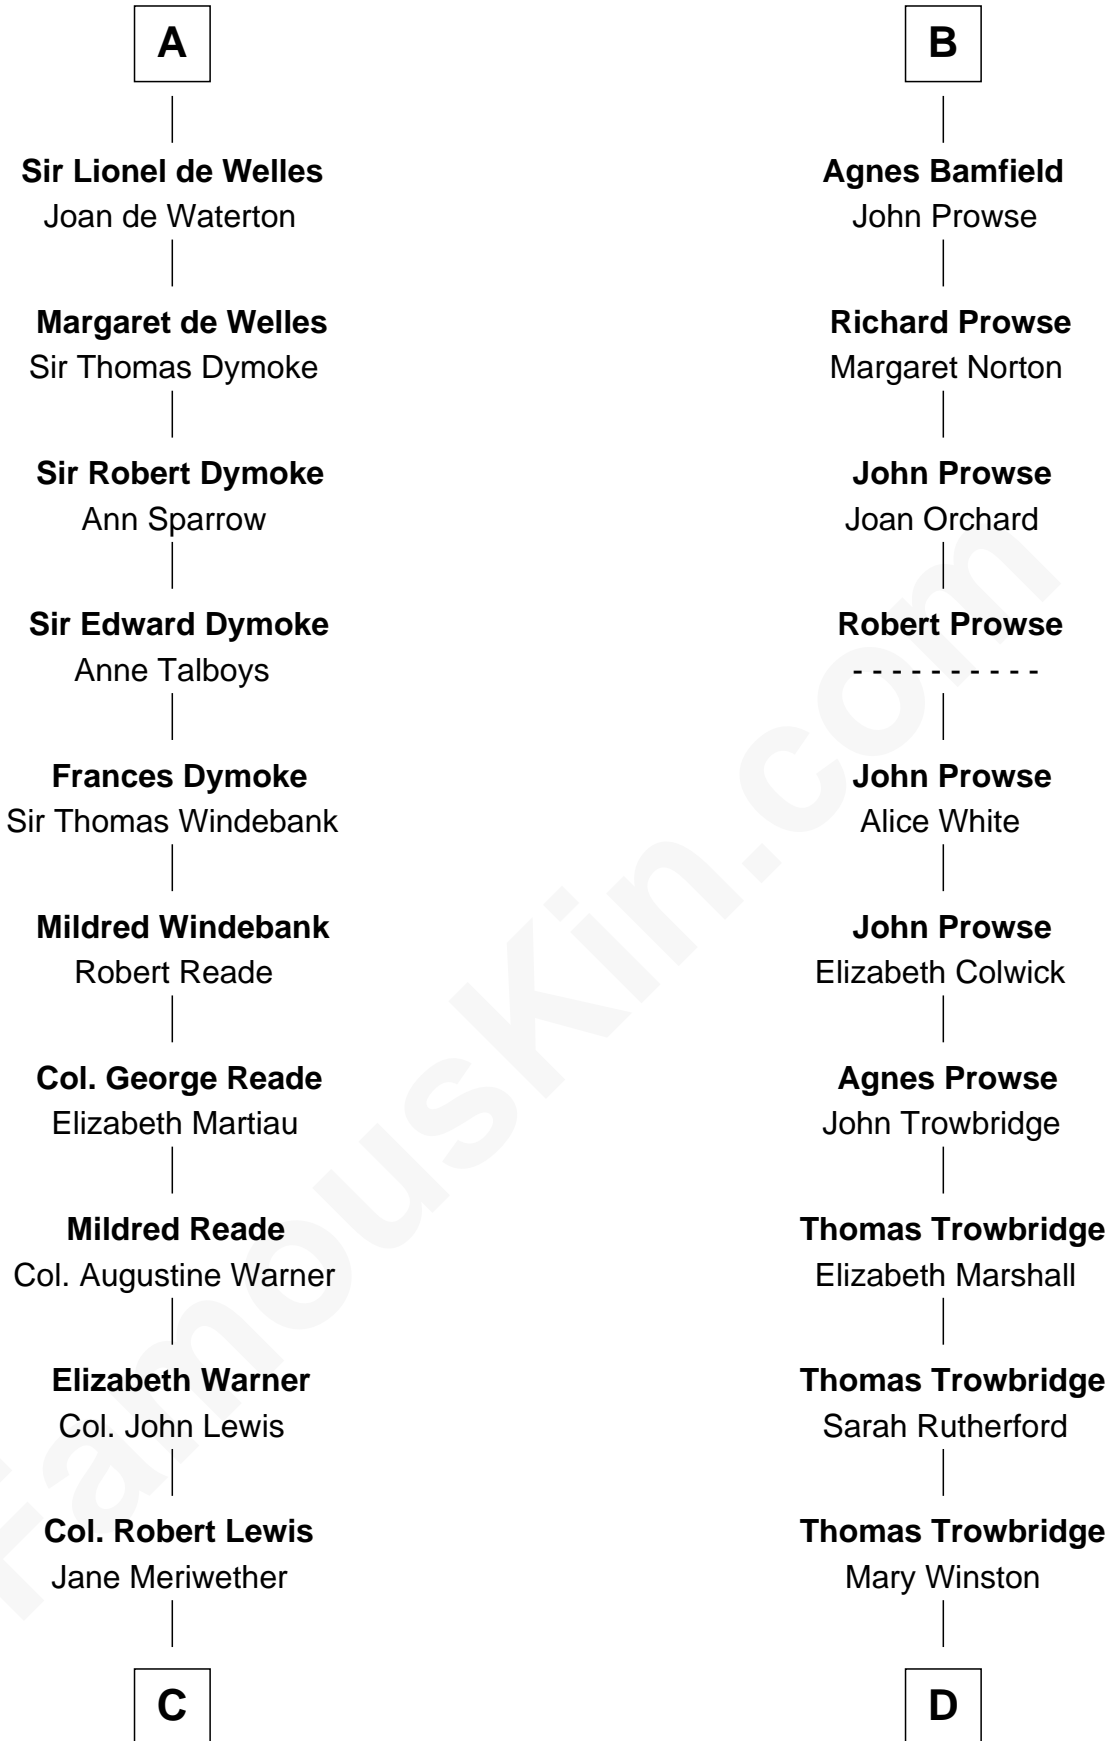

FamousKin.com Relationship Chart of

Meriwether Lewis

Lewis and Clark Expedition

18th cousin 3 times removed of

Rutherford B. Hayes

19th U.S. President

Sir Geoffrey FitzPiers

Aveline de Clare

C

William Lewis
Lucy Meriwether

Meriwether Lewis
Lewis and Clark Expedition

D

Sarah Trowbridge
John Russell

Rebecca Russell
Ezekiel Hayes

Rutherford Hayes
Chloe Smith

Rutherford Hayes
Sophia Birchard