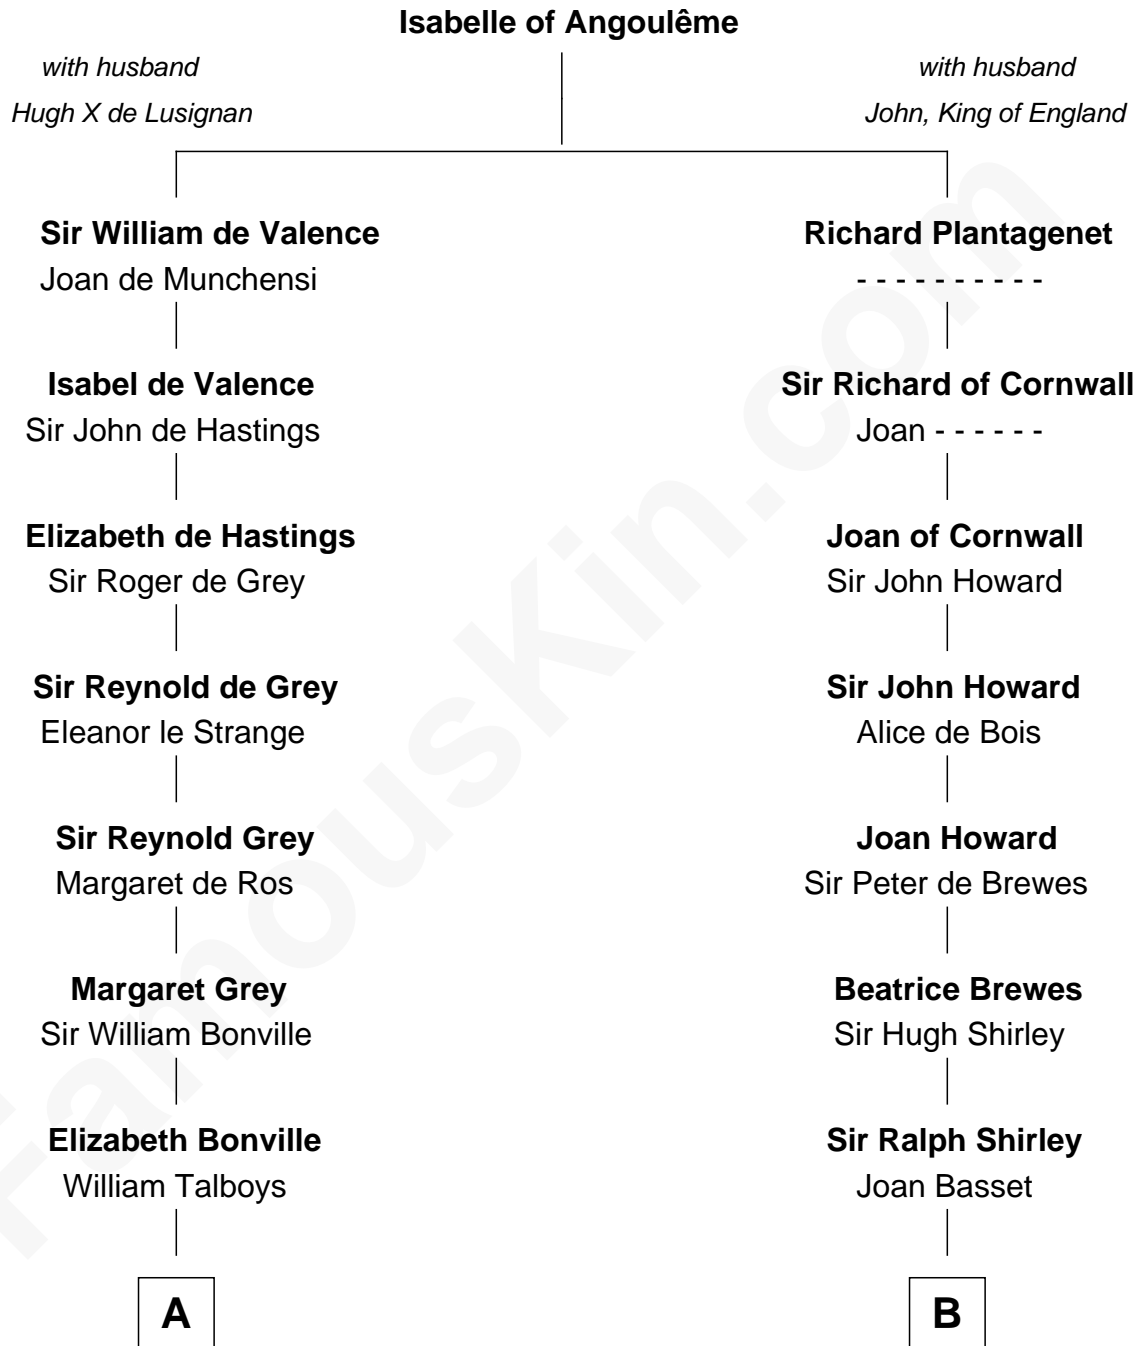

# FamousKin.com Relationship Chart of

**Meriwether Lewis**

*Lewis and Clark Expedition*

17th cousin 4 times removed of

**Rutherford B. Hayes**

*19th U.S. President*

**C**

**Abigail Hale**  
Isaac Chandler

**Abigail Chandler**  
Israel Smith

**Chloe Smith**  
Rutherford Hayes

**Rutherford Hayes**  
Sophia Birchard

**Rutherford B. Hayes**  
*19th U.S. President*

FamousKin.com