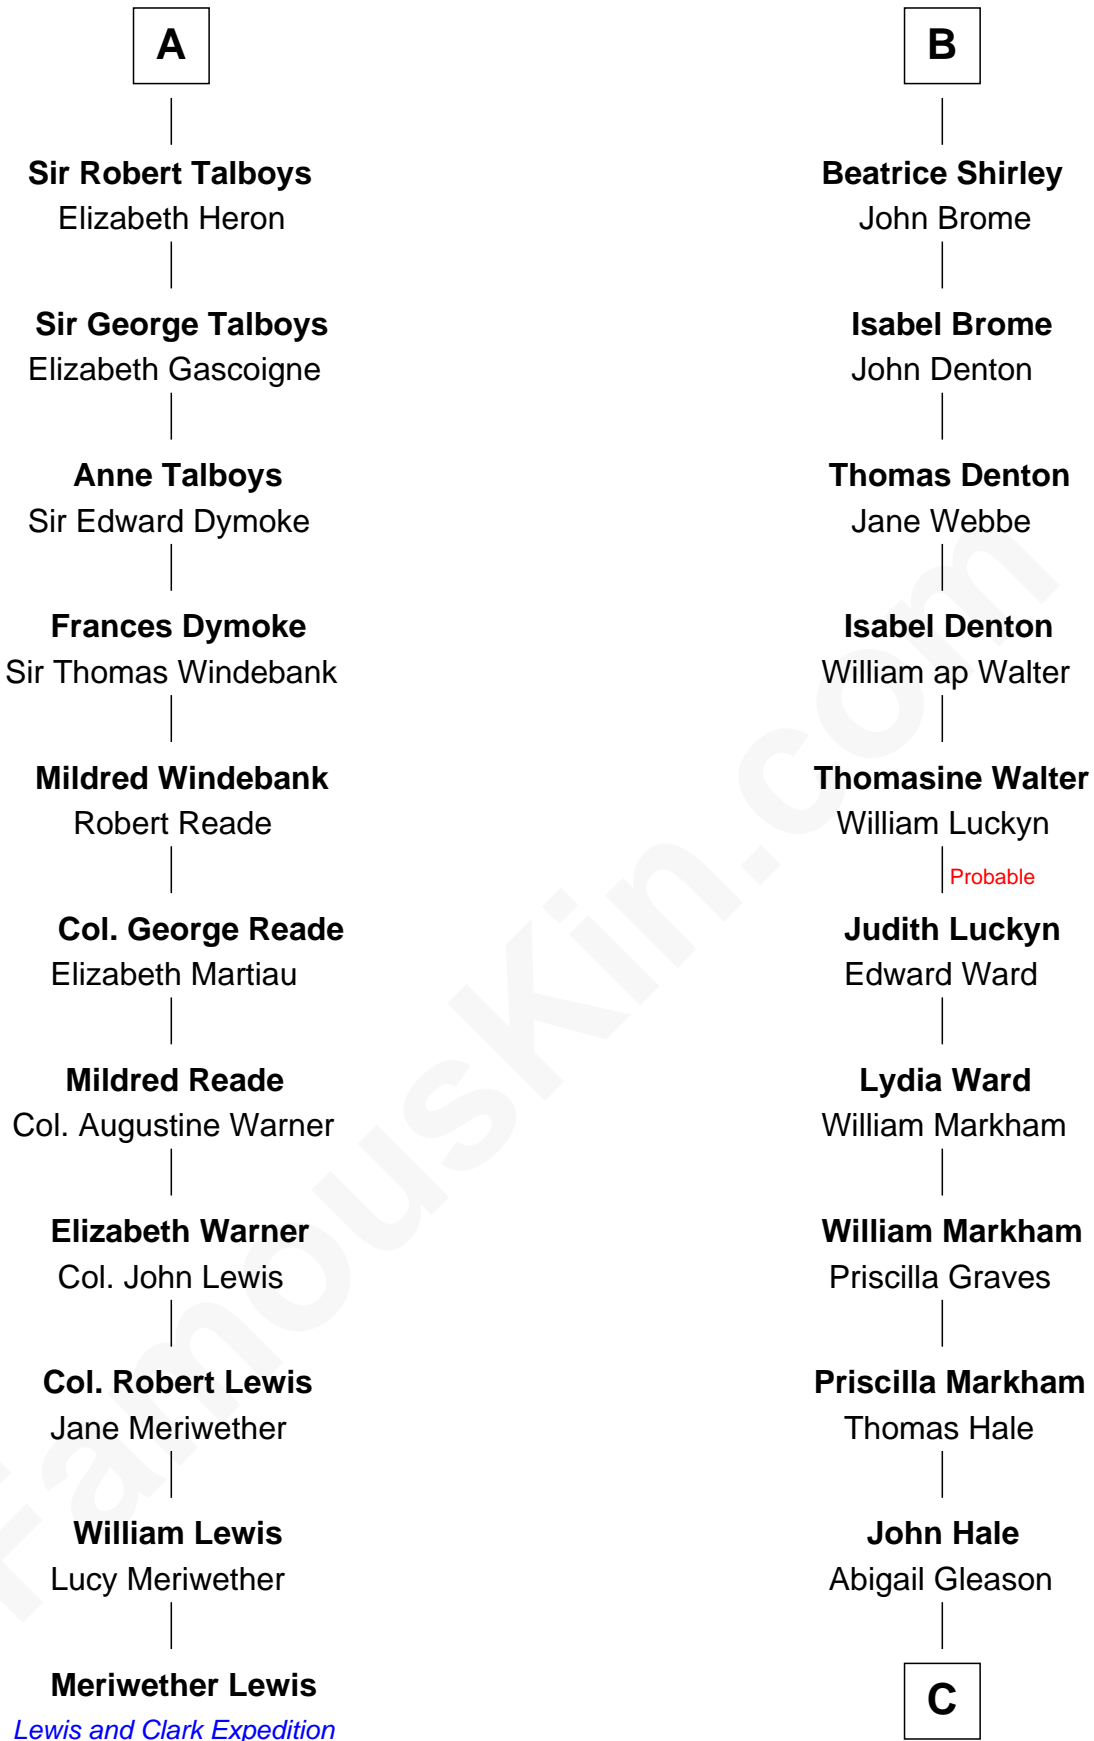

# FamousKin.com Relationship Chart of

**Meriwether Lewis**

*Lewis and Clark Expedition*

17th cousin 4 times removed of

**Rutherford B. Hayes**

*19th U.S. President*

**C**

**Abigail Hale**  
Isaac Chandler

**Abigail Chandler**  
Israel Smith

**Chloe Smith**  
Rutherford Hayes

**Rutherford Hayes**  
Sophia Birchard

**Rutherford B. Hayes**  
*19th U.S. President*

FamousKin.com