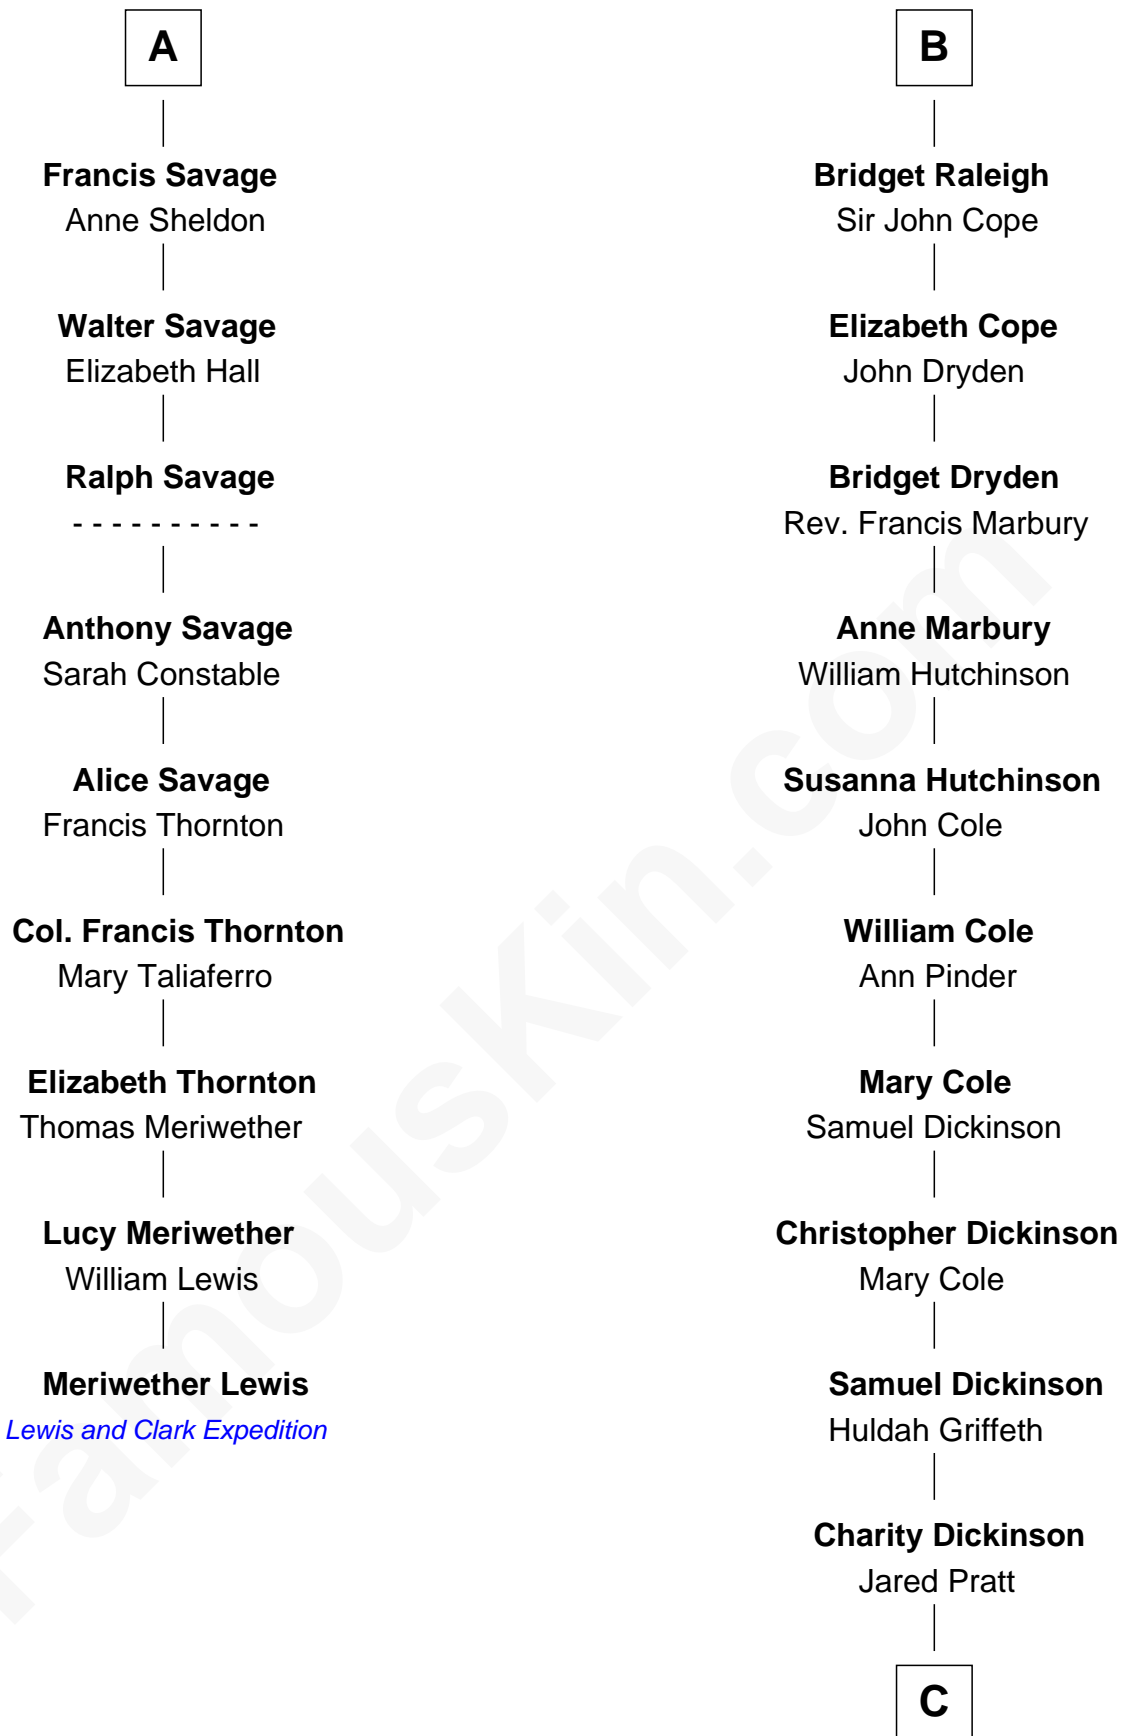

# FamousKin.com Relationship Chart of

**Meriwether Lewis**

*Lewis and Clark Expedition*

15th cousin 6 times removed of

**Mitt Romney**

*70th Governor of Massachusetts*

**Edmund Fitzalan**

Alice de Warenne

**Richard Fitzalan**  
Eleanor Plantagenet

**Sir Richard Fitzalan**  
Elizabeth de Bohun

**Elizabeth Fitzalan**  
Sir Robert Goushill

**Joan Goushill**  
Sir Thomas Stanley

**Katherine Stanley**  
Sir John Savage

**Sir Christopher Savage**  
Anne Stanley

**Sir Christopher Savage**  
Anne Lygon

**A**

**Mary Fitzalan**  
John le Strange

**Ankaret le Strange**  
Sir Richard Talbot

**Mary Talbot**  
Sir Thomas Greene

**Sir Thomas Greene**  
Phillippa Ferrers

**Elizabeth Greene**  
William Raleigh

**Sir Edward Raleigh**  
Margaret Verney

**Sir Edward Raleigh**  
Anne Chamberlayne

**B**

C

**Parley Parker Pratt**

Mary Woods

**Helaman Pratt**