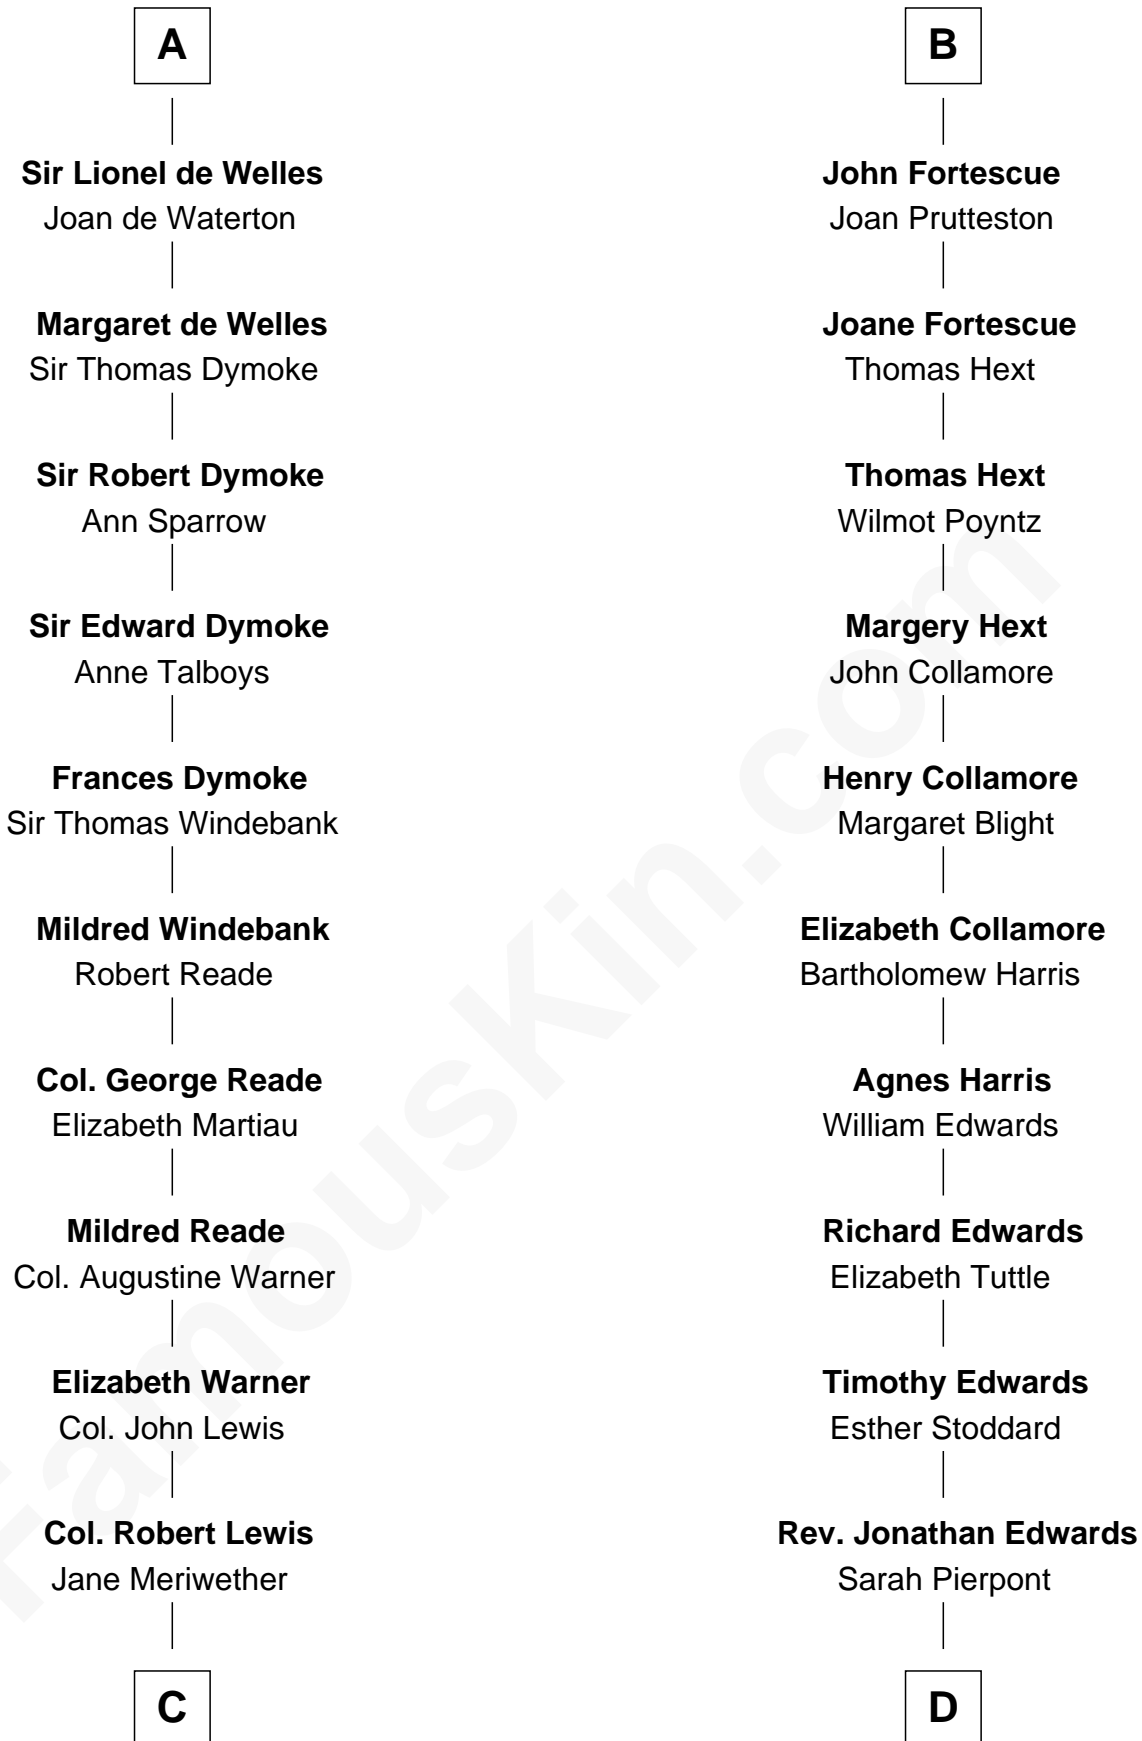

# FamousKin.com Relationship Chart of

**Meriwether Lewis**

*Lewis and Clark Expedition*

18th cousin of

**Aaron Burr**

*Killed Alexander Hamilton*

**Sir Geoffrey FitzPiers**

Aveline de Clare

**C**

**William Lewis**  
Lucy Meriwether

**Meriwether Lewis**  
*Lewis and Clark Expedition*

**D**

**Esther Edwards**  
Aaron Burr

**Aaron Burr**  
*Killed Alexander Hamilton*

FamousKin.com