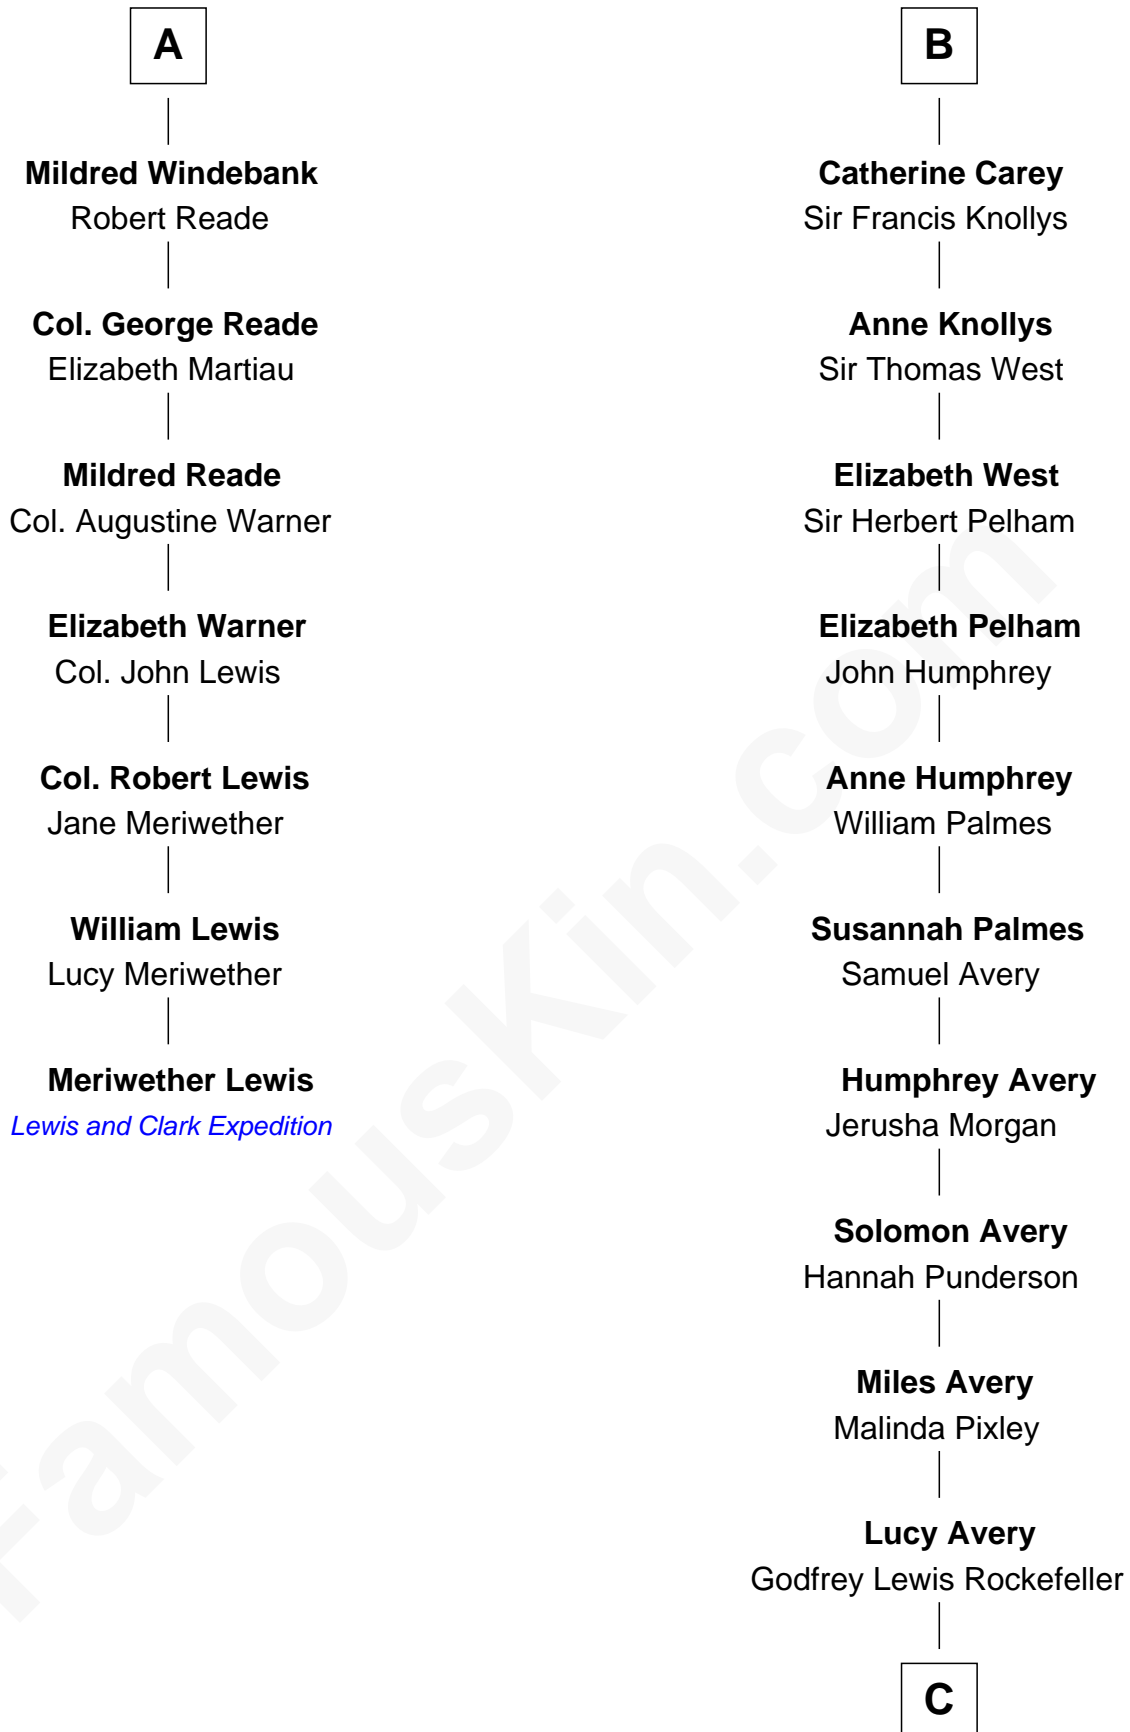

FamousKin.com Relationship Chart of

Meriwether Lewis

Lewis and Clark Expedition

13th cousin 5 times removed of

John D. Rockefeller

Founder of the Standard Oil Company

C

|
William Avery Rockefeller

Eliza Davison

|
John D. Rockefeller

Founder of the Standard Oil Company

FamousKin.com