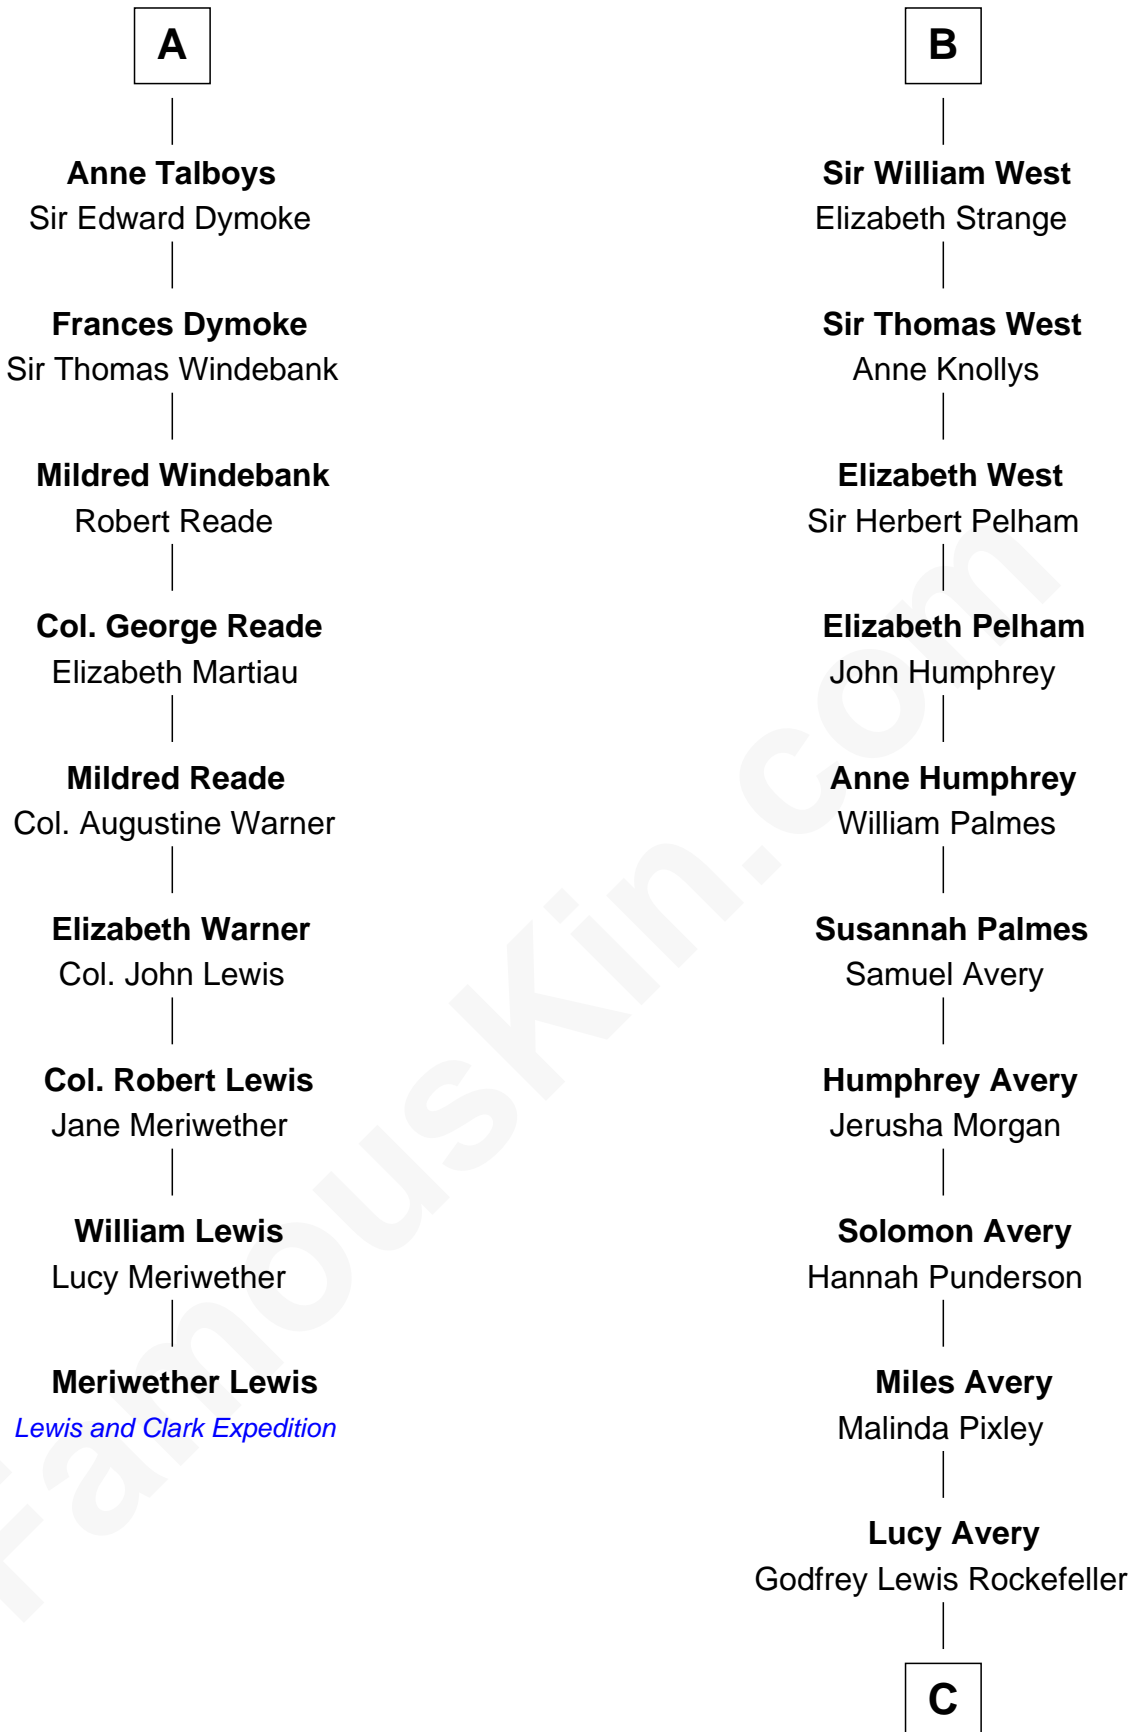

FamousKin.com Relationship Chart of

Meriwether Lewis

Lewis and Clark Expedition

15th cousin 3 times removed of

John D. Rockefeller

Founder of the Standard Oil Company

Sir Robert de Holland

Maude la Zouche

C

William Avery Rockefeller

Eliza Davison

John D. Rockefeller

Founder of the Standard Oil Company

FamousKin.com