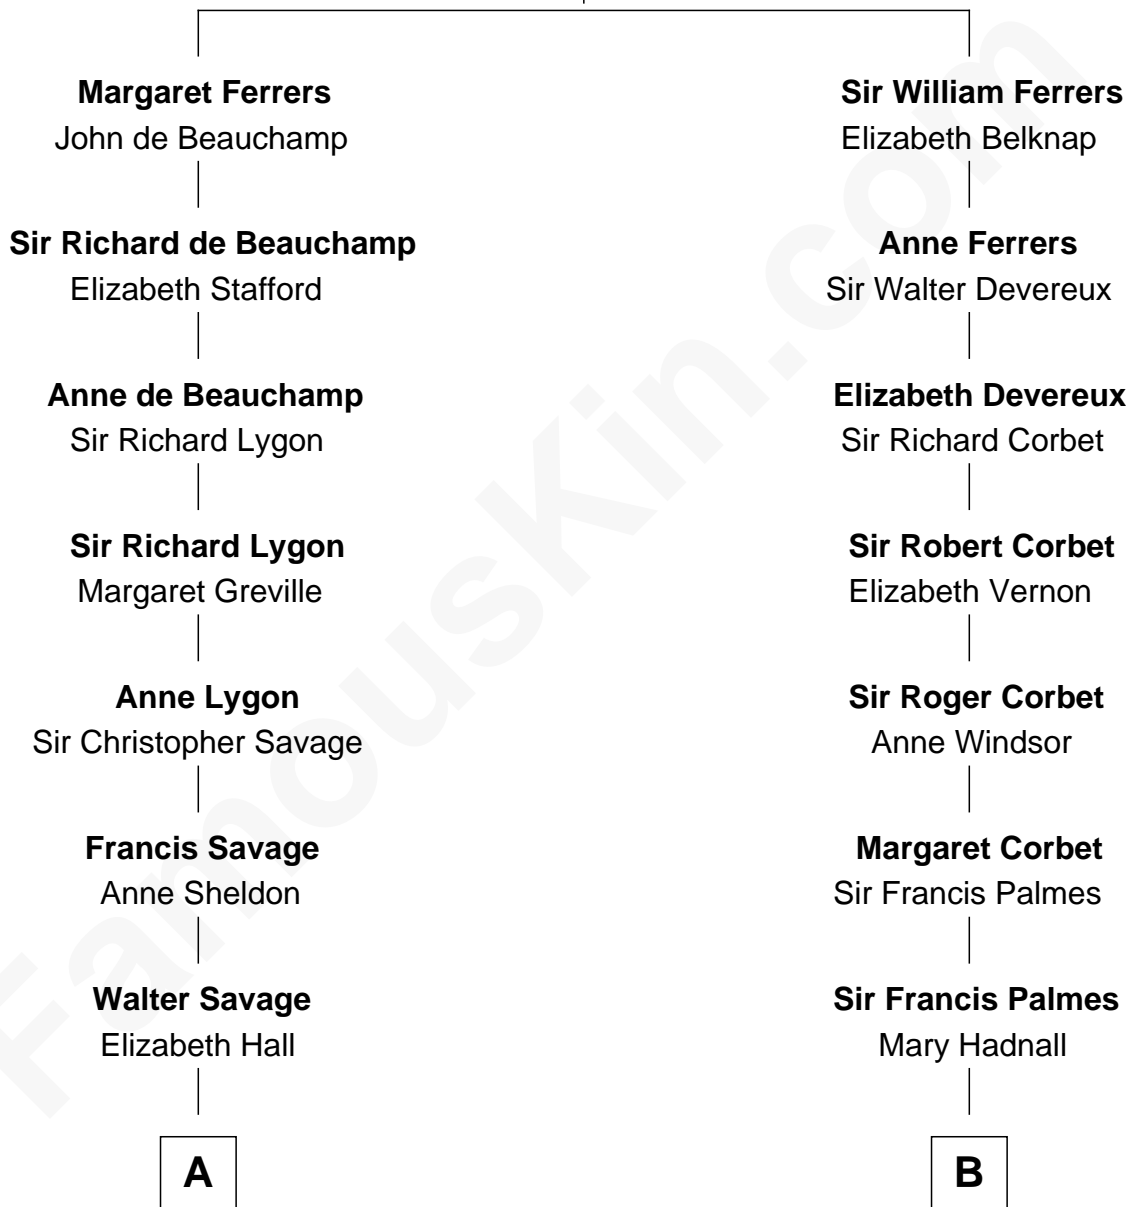

# FamousKin.com Relationship Chart of

**Meriwether Lewis**

*Lewis and Clark Expedition*

13th cousin 5 times removed of

**Nelson Rockefeller**

*41st U.S. Vice-President*

**Sir Edmund Ferrers**

Ellen Roche

C

**John Davison Rockefeller**

Abby Greene Aldrich

**Nelson Rockefeller**

*41st U.S. Vice-President*

FamousKin.com