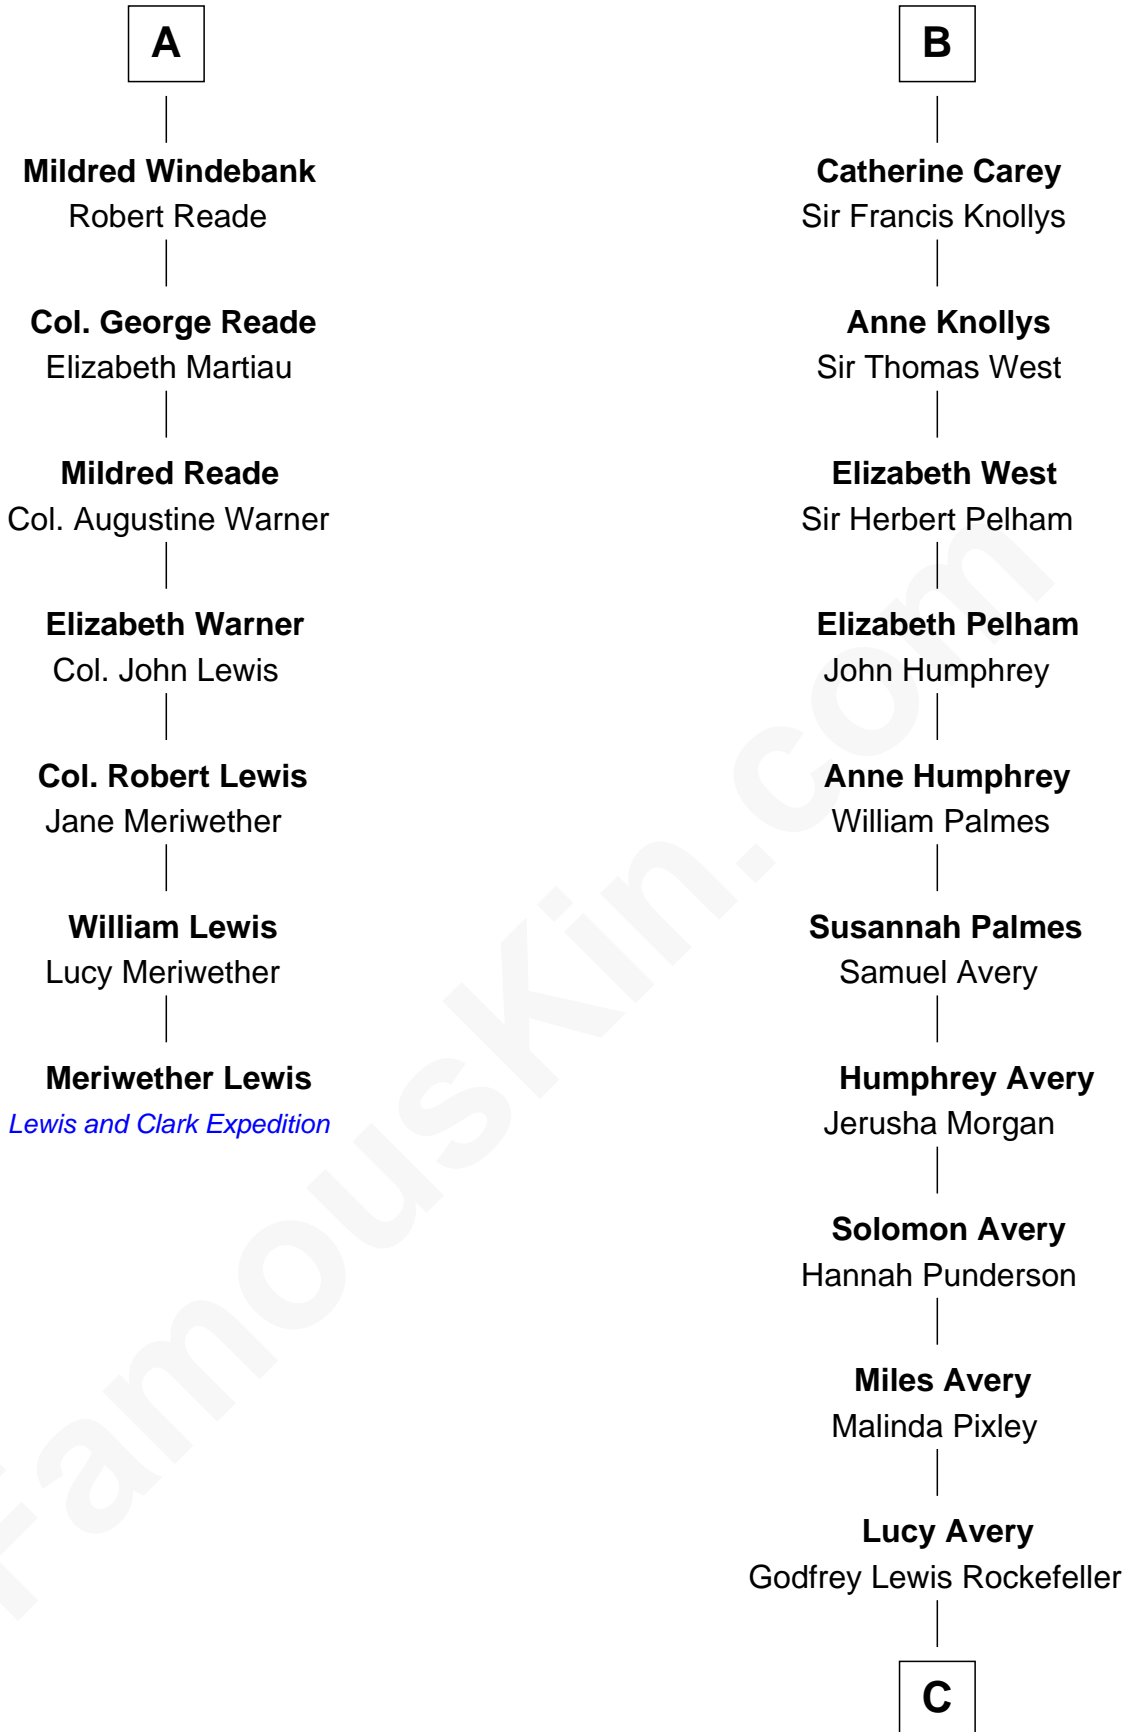

# FamousKin.com Relationship Chart of

**Meriwether Lewis**

*Lewis and Clark Expedition*

13th cousin 7 times removed of

**Nelson Rockefeller**

*41st U.S. Vice-President*

**Thomas de Berkeley**

*with wife  
Katherine de Clyvedon*

**Eleanor Poynings**  
Sir Henry Percy

**Elizabeth de Berkeley**  
Richard de Beauchamp

**Margaret Percy**  
Sir William Gascoigne

**Eleanor Beauchamp**  
Edmund Beaufort

**Elizabeth Gascoigne**  
Sir George Talboys

**Eleanor Beaufort**  
Sir Robert Spencer

**Anne Talboys**  
Sir Edward Dymoke

**Margaret Spencer**  
Sir Thomas Carey

**Frances Dymoke**  
Sir Thomas Windebank

**Sir William Carey**  
Mary Boleyn

**A**

**B**

**C**

|  
**William Avery Rockefeller**

Eliza Davison

|  
**John Davison Rockefeller**

Laura Celestia Spelman

|  
**John Davison Rockefeller**

Abby Greene Aldrich

|  
**Nelson Rockefeller**