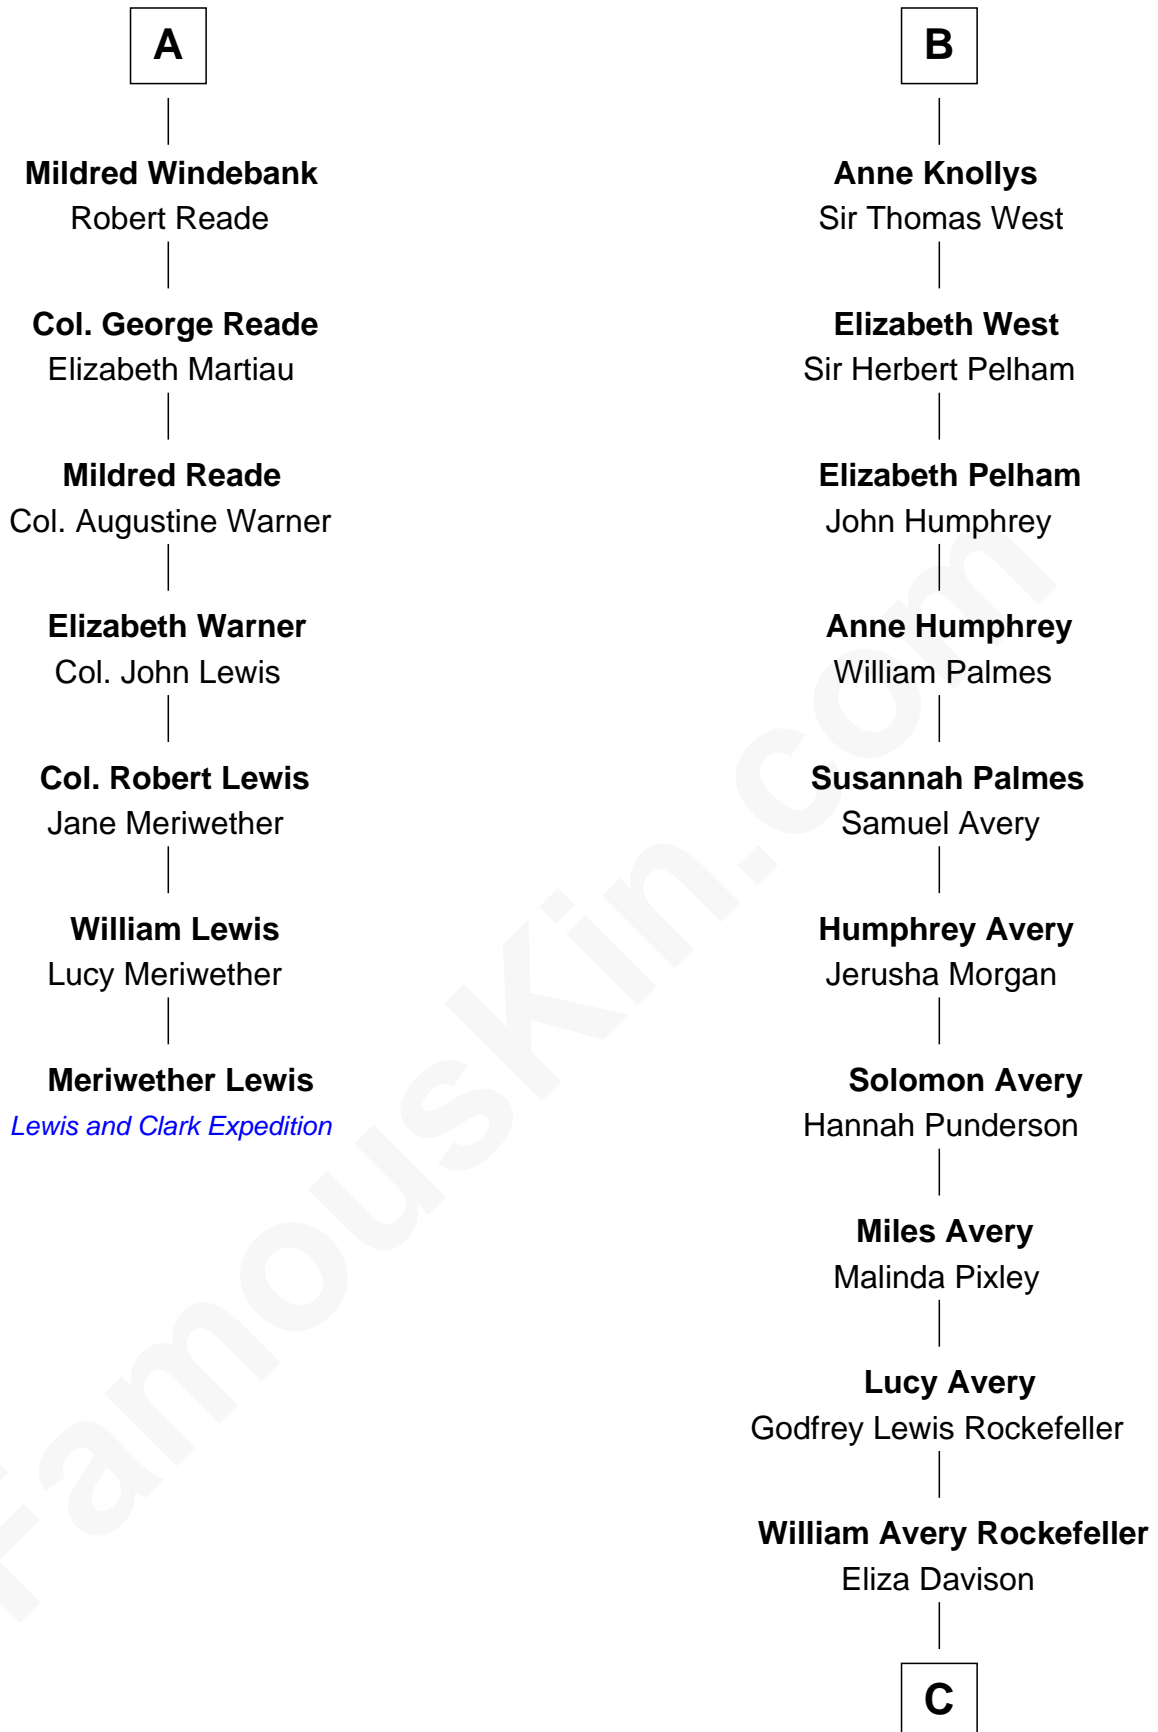

# FamousKin.com Relationship Chart of

**Meriwether Lewis**

*Lewis and Clark Expedition*

13th cousin 6 times removed of

**Nelson Rockefeller**

*41st U.S. Vice-President*

**Sir Reynold de Grey**

Eleanor le Strange

C

**John Davison Rockefeller**

Laura Celestia Spelman

**John Davison Rockefeller**

Abby Greene Aldrich

**Nelson Rockefeller**

*41st U.S. Vice-President*

FamousKin.com