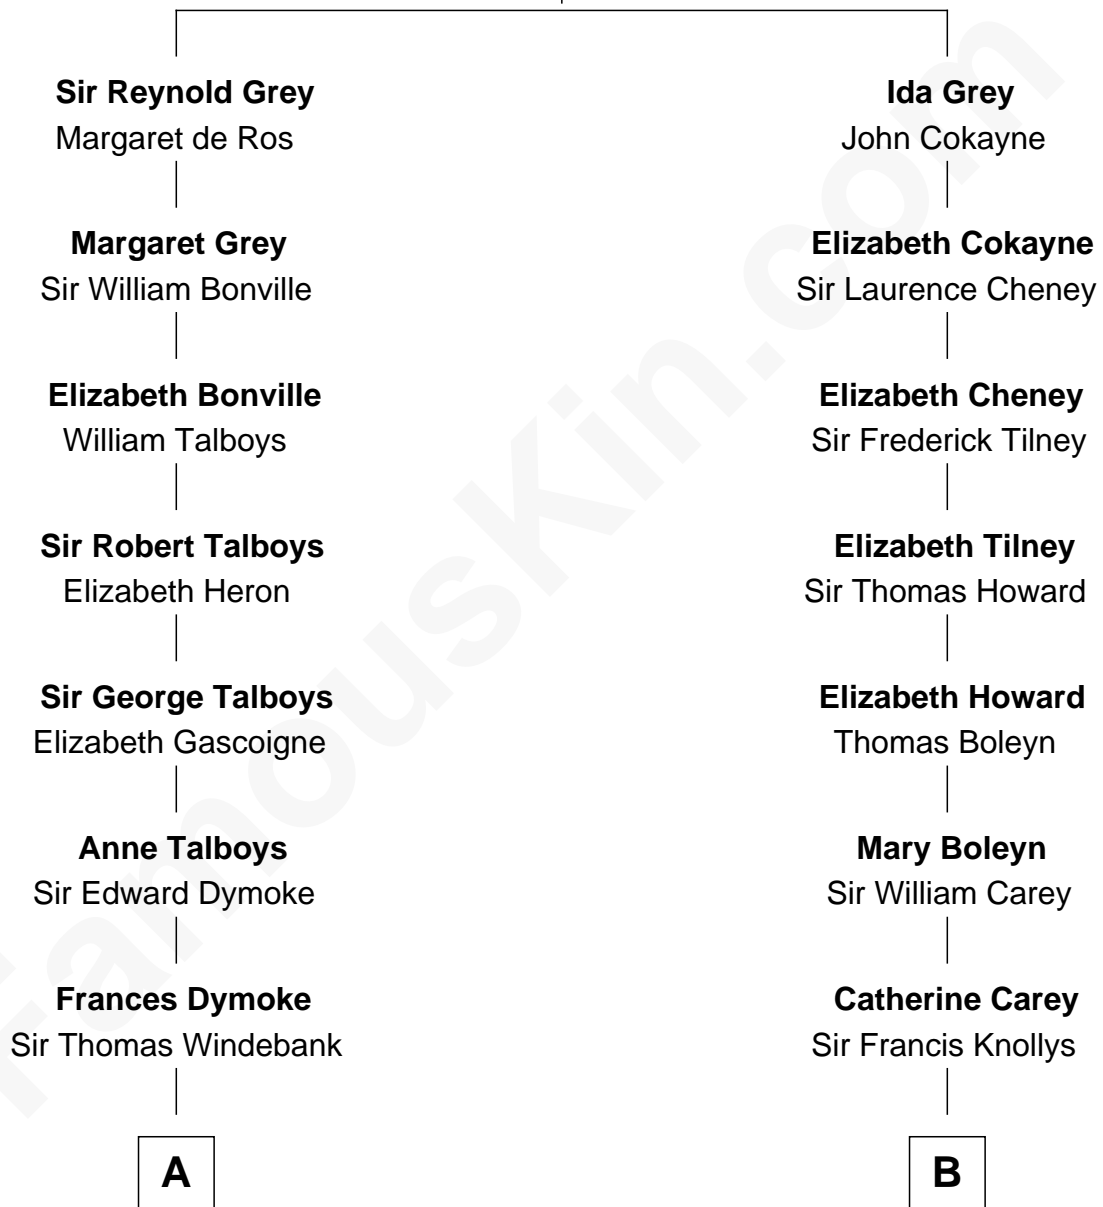

# FamousKin.com Relationship Chart of

**Meriwether Lewis**

*Lewis and Clark Expedition*

13th cousin 6 times removed of

**Nelson Rockefeller**

*41st U.S. Vice-President*

**Sir Reynold de Grey**

Eleanor le Strange

C

**John Davison Rockefeller**

Laura Celestia Spelman

**John Davison Rockefeller**

Abby Greene Aldrich

**Nelson Rockefeller**

*41st U.S. Vice-President*

FamousKin.com