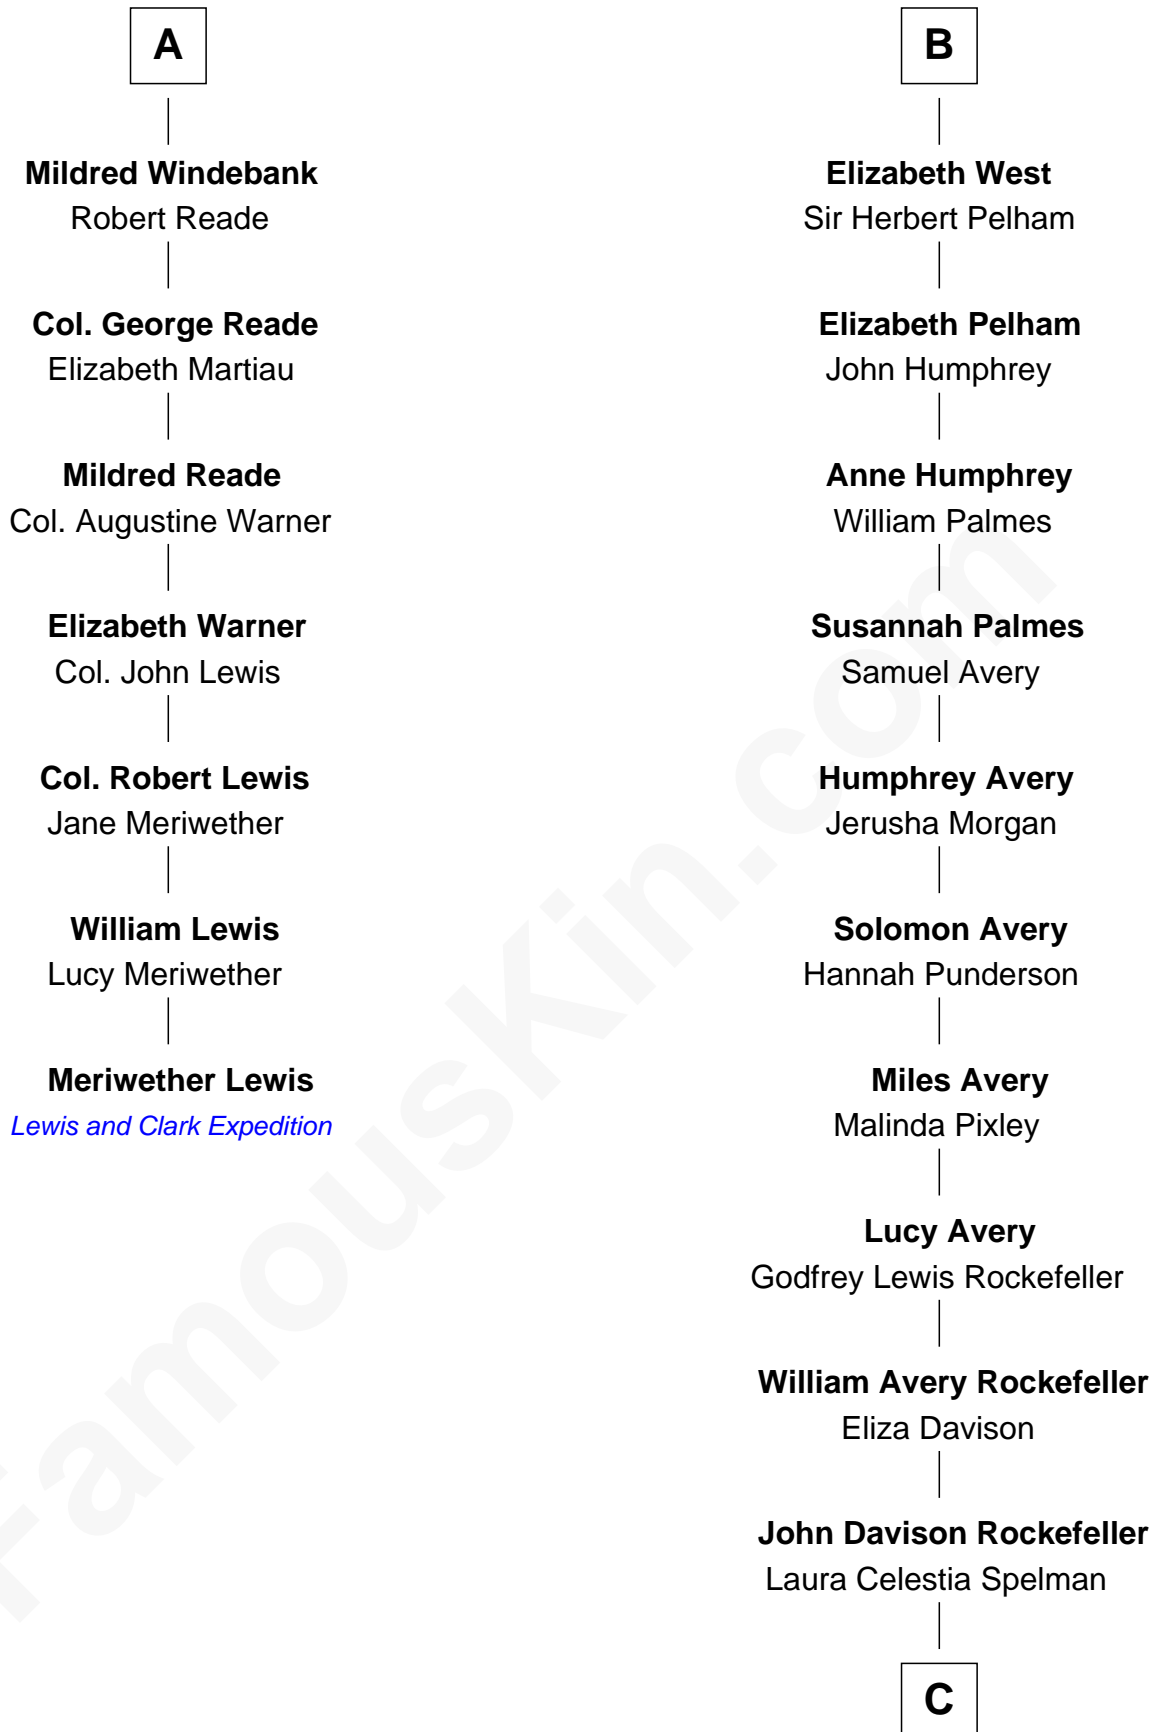

FamousKin.com Relationship Chart of

Meriwether Lewis

Lewis and Clark Expedition

13th cousin 5 times removed of

Nelson Rockefeller

41st U.S. Vice-President

John of Gaunt

Katherine Roet

C

John Davison Rockefeller

Abby Greene Aldrich

Nelson Rockefeller

41st U.S. Vice-President

FamousKin.com