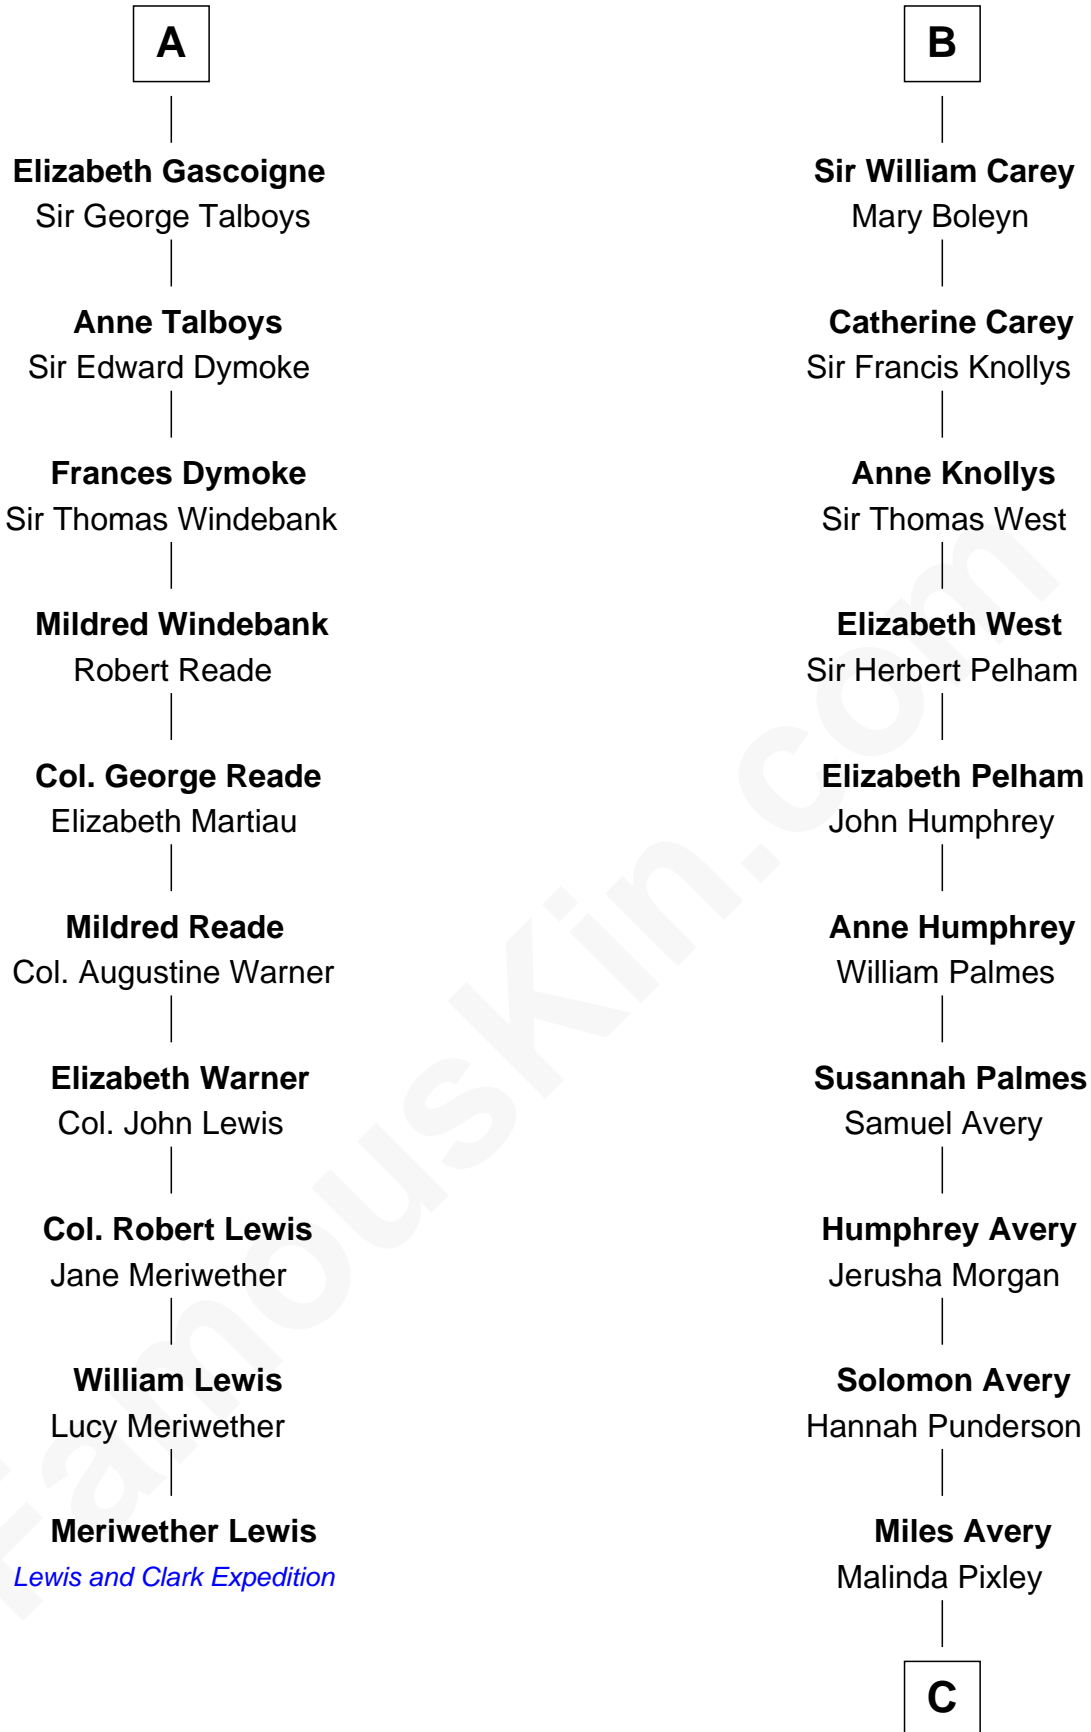

FamousKin.com Relationship Chart of

Meriwether Lewis

Lewis and Clark Expedition

16th cousin 5 times removed of

Nelson Rockefeller

41st U.S. Vice-President

Roger de Mortimer

Joan de Geneville

Sir Edmund Mortimer
Elizabeth de Badlesmere

Sir Roger de Mortimer
Philippa de Montagu

Edmund Mortimer
Philippa Plantagenet

Elizabeth Mortimer
Sir Henry Percy

Sir Henry Percy
Eleanor Neville

Sir Henry Percy
Eleanor Poynings

Margaret Percy
Sir William Gascoigne

A

Margaret de Mortimer
Thomas de Berkeley

Maurice de Berkeley
Elizabeth le Despencer

Thomas de Berkeley
Margaret de Lisle

Elizabeth de Berkeley
Richard de Beauchamp

Eleanor Beauchamp
Edmund Beaufort

Eleanor Beaufort
Sir Robert Spencer

Margaret Spencer
Sir Thomas Carey

B

C

Lucy Avery

Godfrey Lewis Rockefeller

William Avery Rockefeller

Eliza Davison