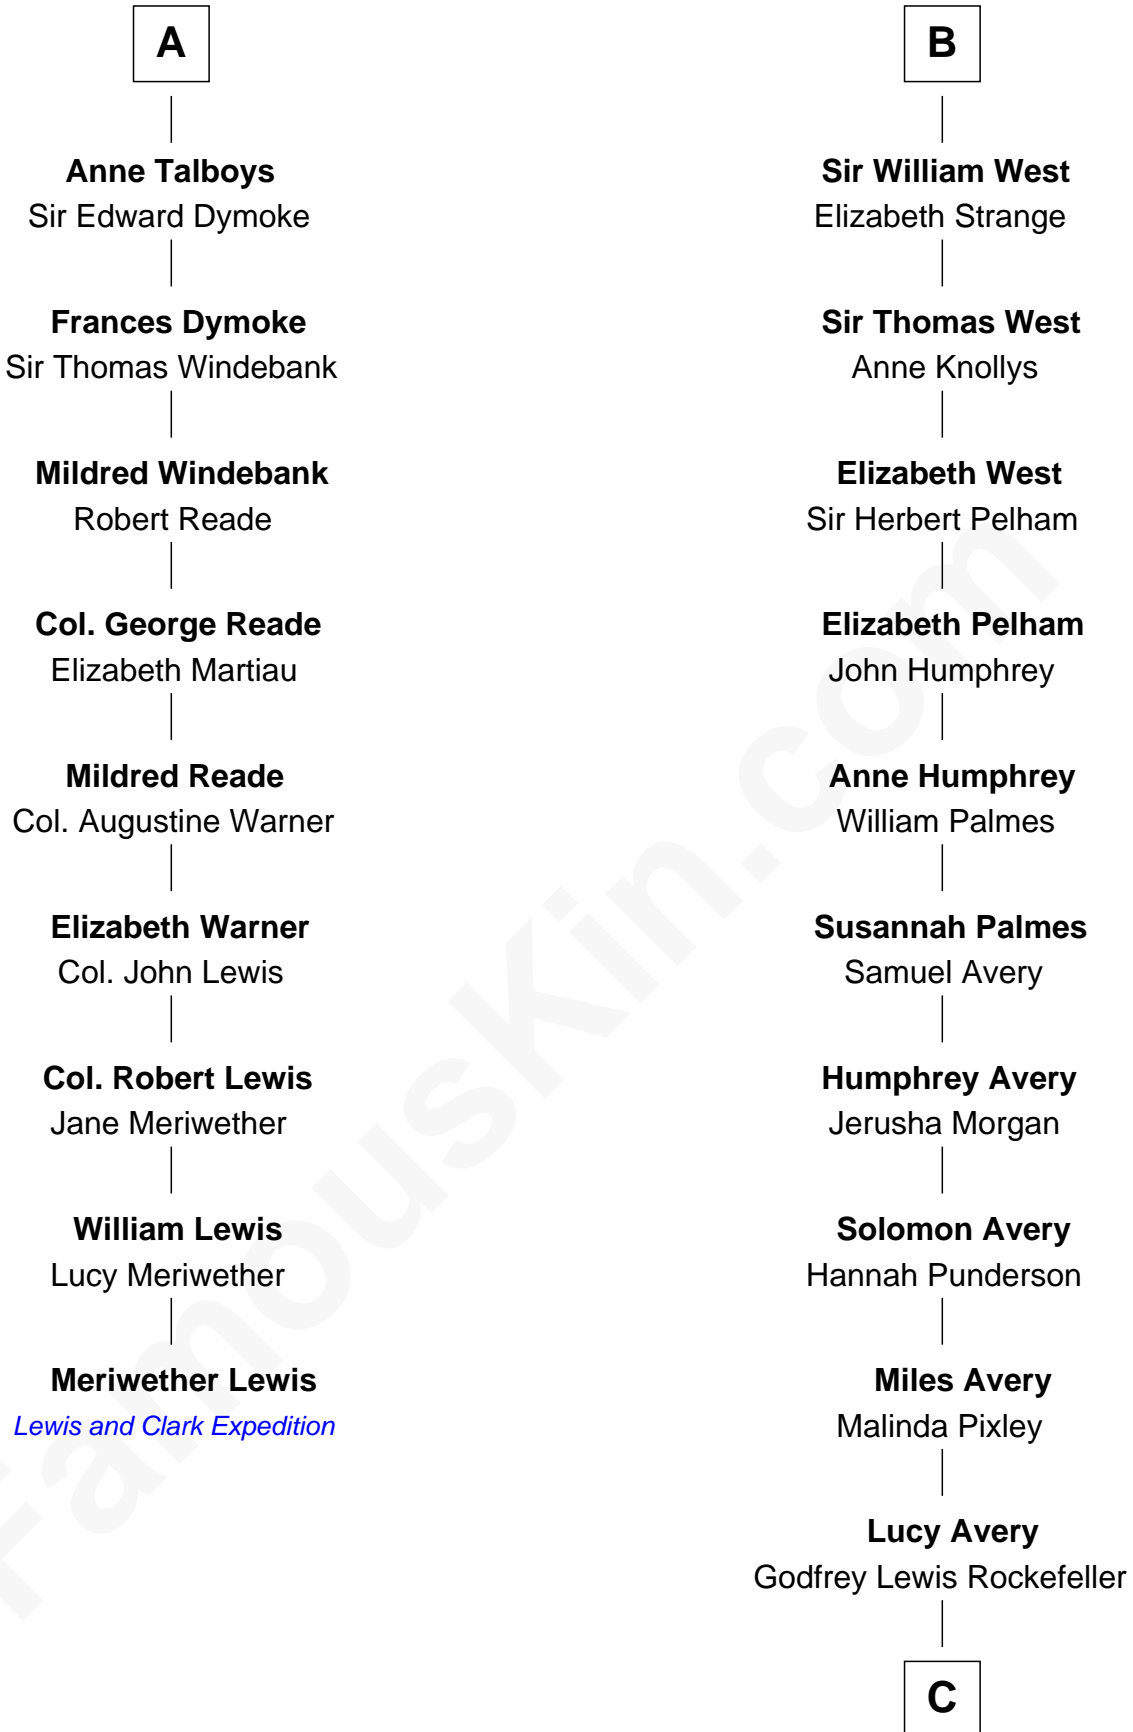

FamousKin.com Relationship Chart of

Meriwether Lewis

Lewis and Clark Expedition

15th cousin 5 times removed of

Nelson Rockefeller

41st U.S. Vice-President

Sir Robert de Holland

Maude la Zouche

C

William Avery Rockefeller

Eliza Davison

John Davison Rockefeller

Laura Celestia Spelman

John Davison Rockefeller

Abby Greene Aldrich

Nelson Rockefeller

41st U.S. Vice-President

FamousKin.com