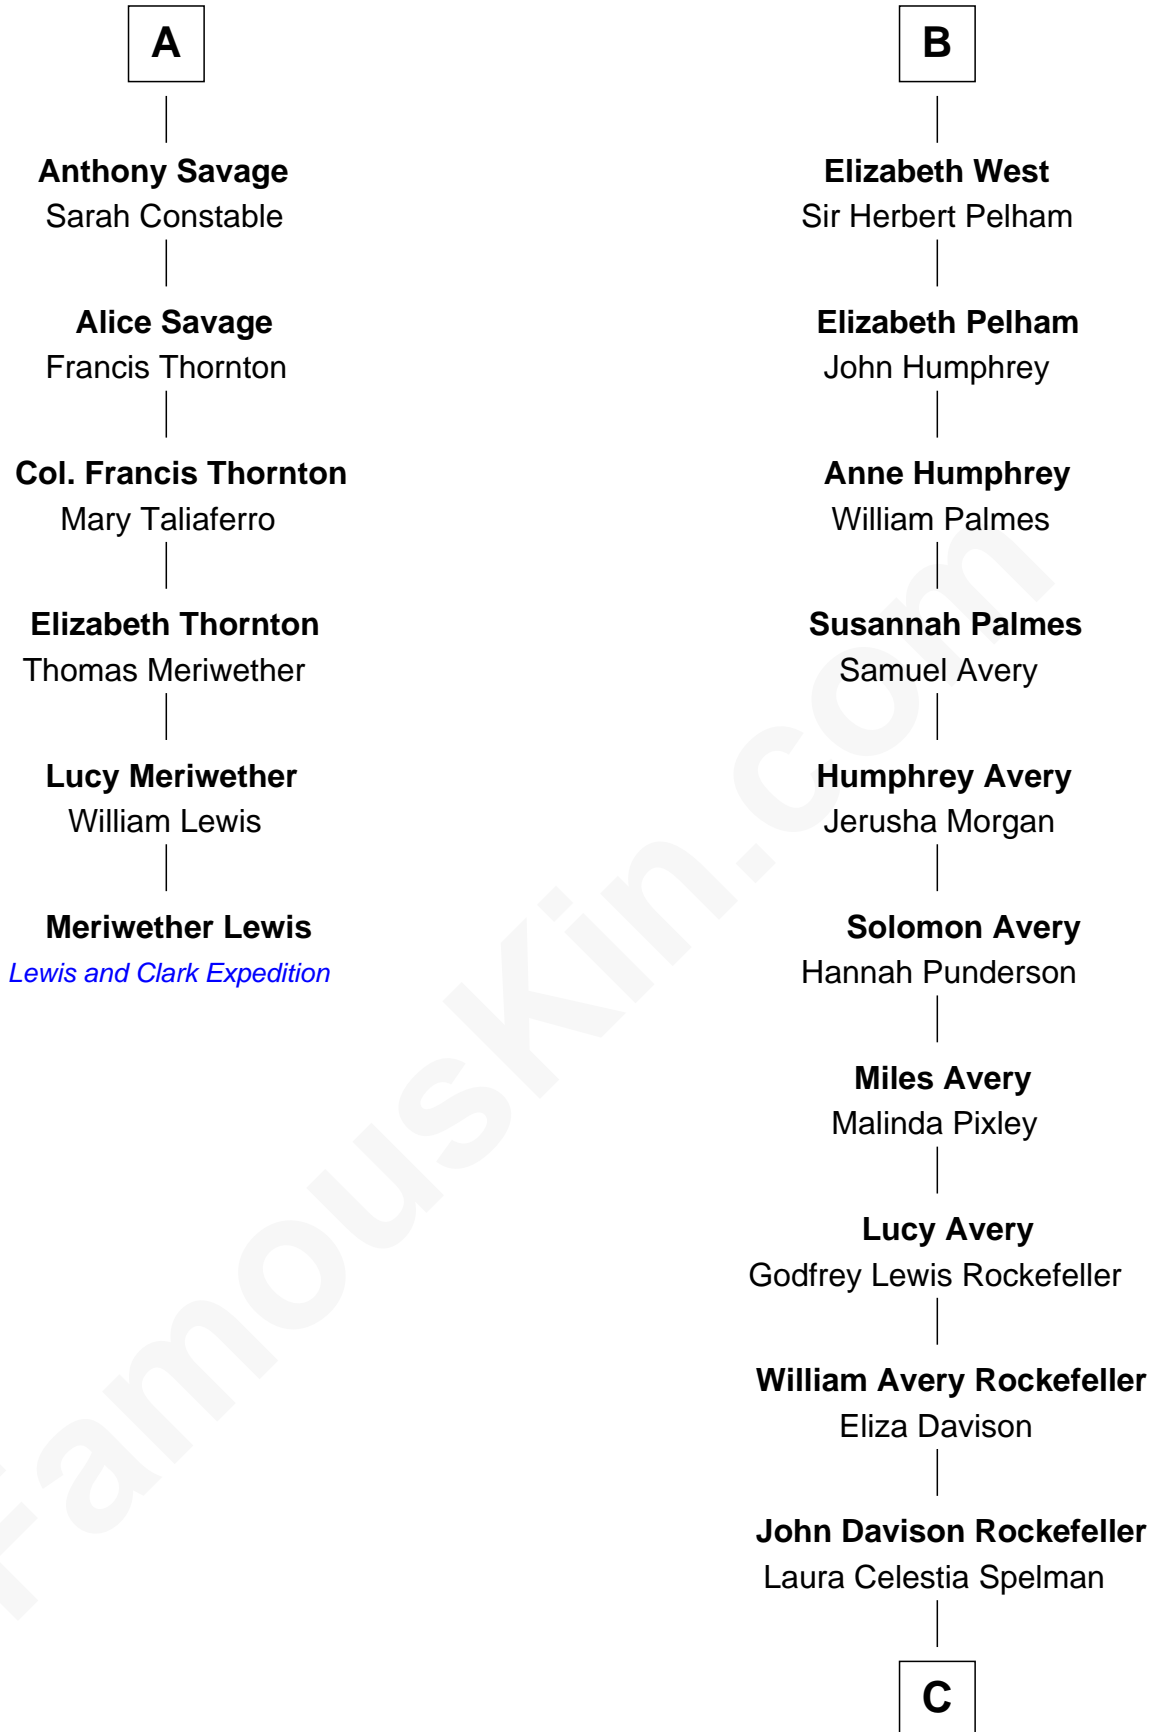

FamousKin.com

Relationship Chart of

Meriwether Lewis

Lewis and Clark Expedition

12th cousin 6 times removed of

Nelson Rockefeller
41st U.S. Vice-President

C

John Davison Rockefeller

Abby Greene Aldrich

Nelson Rockefeller

41st U.S. Vice-President

FamousKin.com