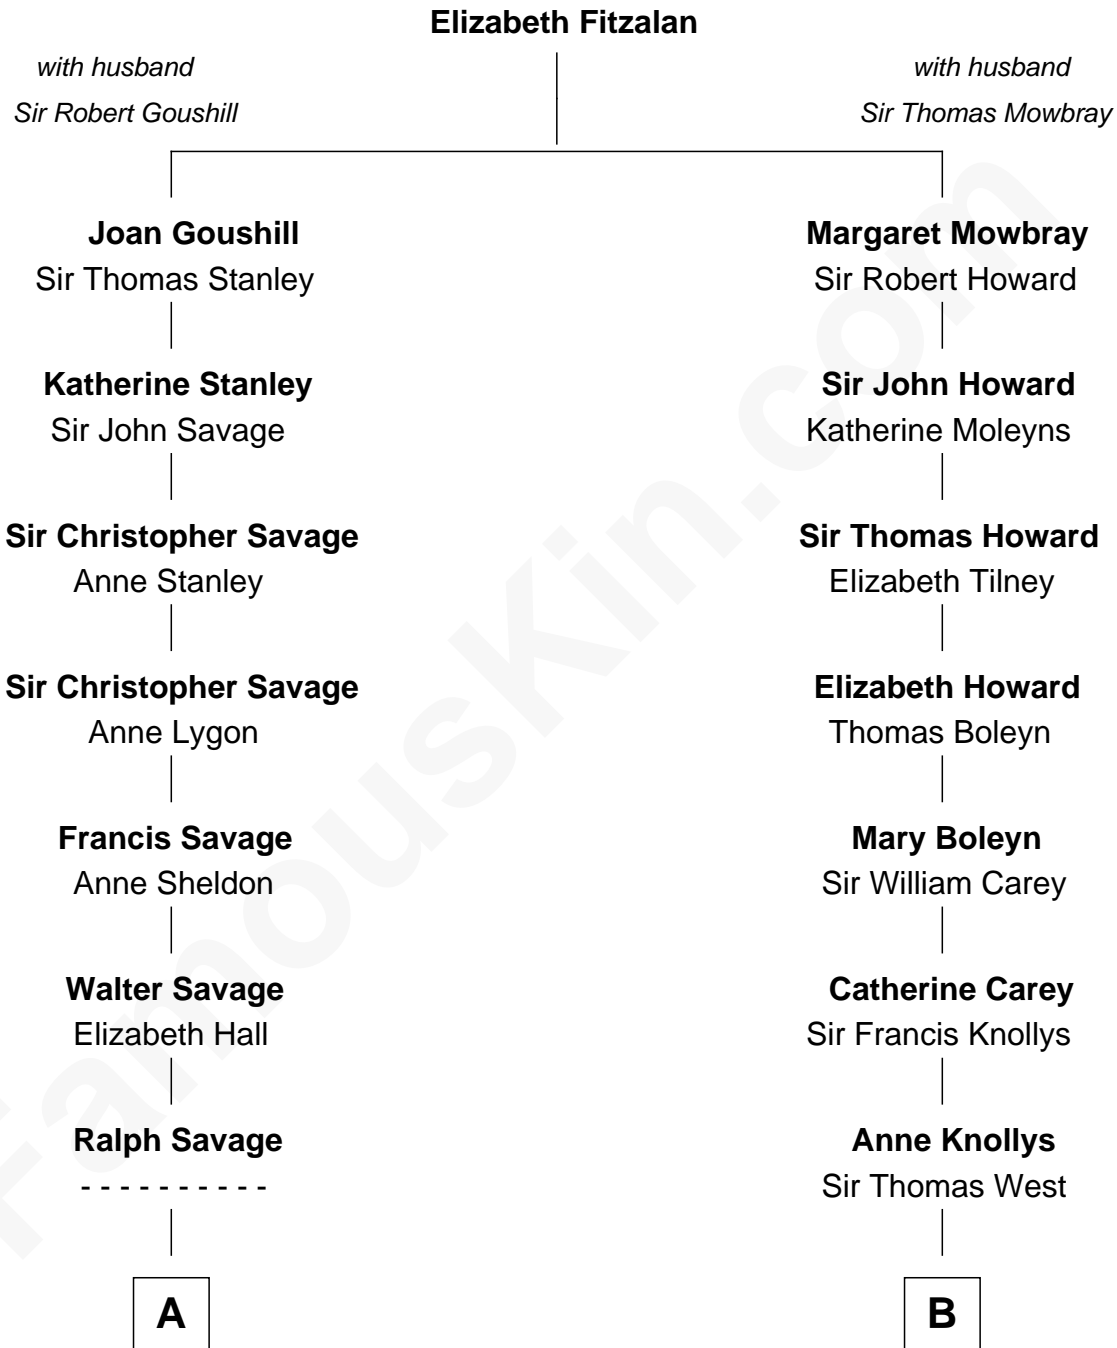

FamousKin.com

Relationship Chart of

Meriwether Lewis

Lewis and Clark Expedition

12th cousin 6 times removed of

Nelson Rockefeller
41st U.S. Vice-President

C

John Davison Rockefeller

Abby Greene Aldrich

Nelson Rockefeller

41st U.S. Vice-President

FamousKin.com