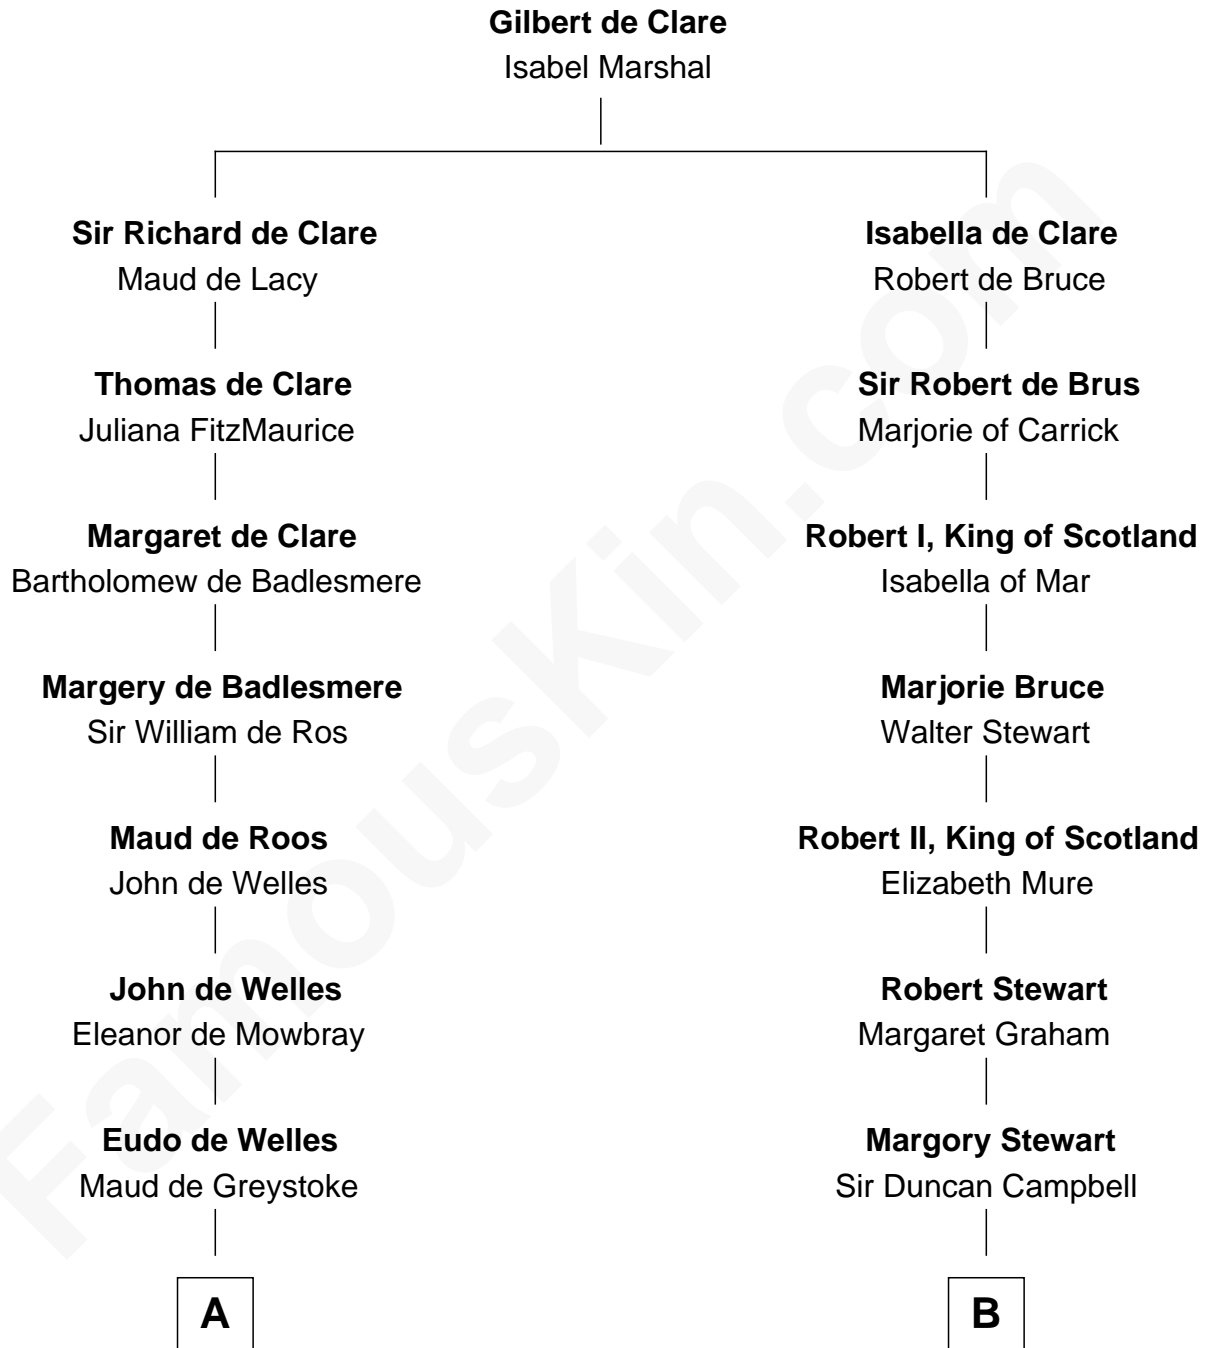

# FamousKin.com Relationship Chart of

**Meriwether Lewis**

*Lewis and Clark Expedition*

18th cousin 3 times removed of

**Emily Post**

*American Author on Etiquette*

**C**

**William Lewis**  
Lucy Meriwether

**Meriwether Lewis**  
*Lewis and Clark Expedition*

**D**

**Mary Meek Magruder**  
Thomas Clagett

**Sarah Magruder Clagett**  
Upton Bruce

**Marian Bruce**  
William Price

**Bruce Price**  
Mary Josephine Lee