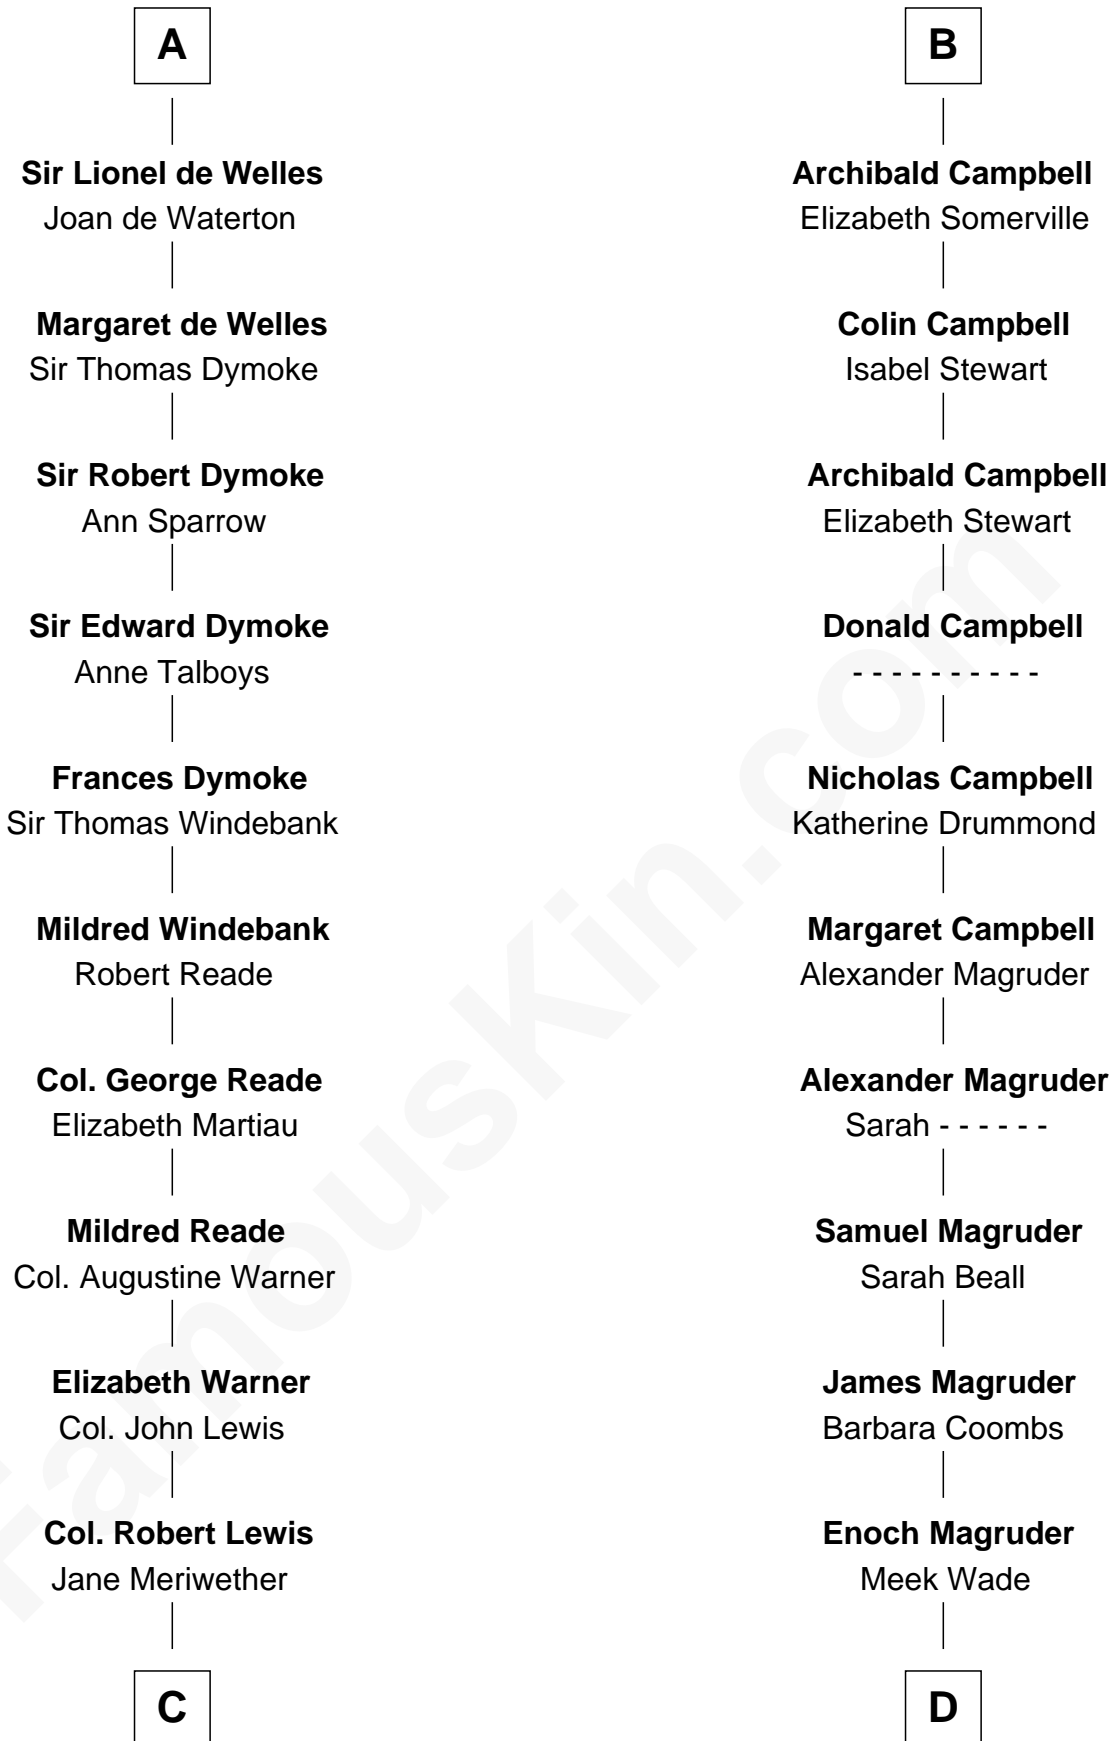

# FamousKin.com Relationship Chart of

**Meriwether Lewis**

*Lewis and Clark Expedition*

18th cousin 3 times removed of

**Emily Post**

*American Author on Etiquette*

**C**

**William Lewis**  
Lucy Meriwether

**Meriwether Lewis**  
*Lewis and Clark Expedition*

**D**

**Mary Meek Magruder**  
Thomas Clagett

**Sarah Magruder Clagett**  
Upton Bruce

**Marian Bruce**  
William Price

**Bruce Price**  
Mary Josephine Lee