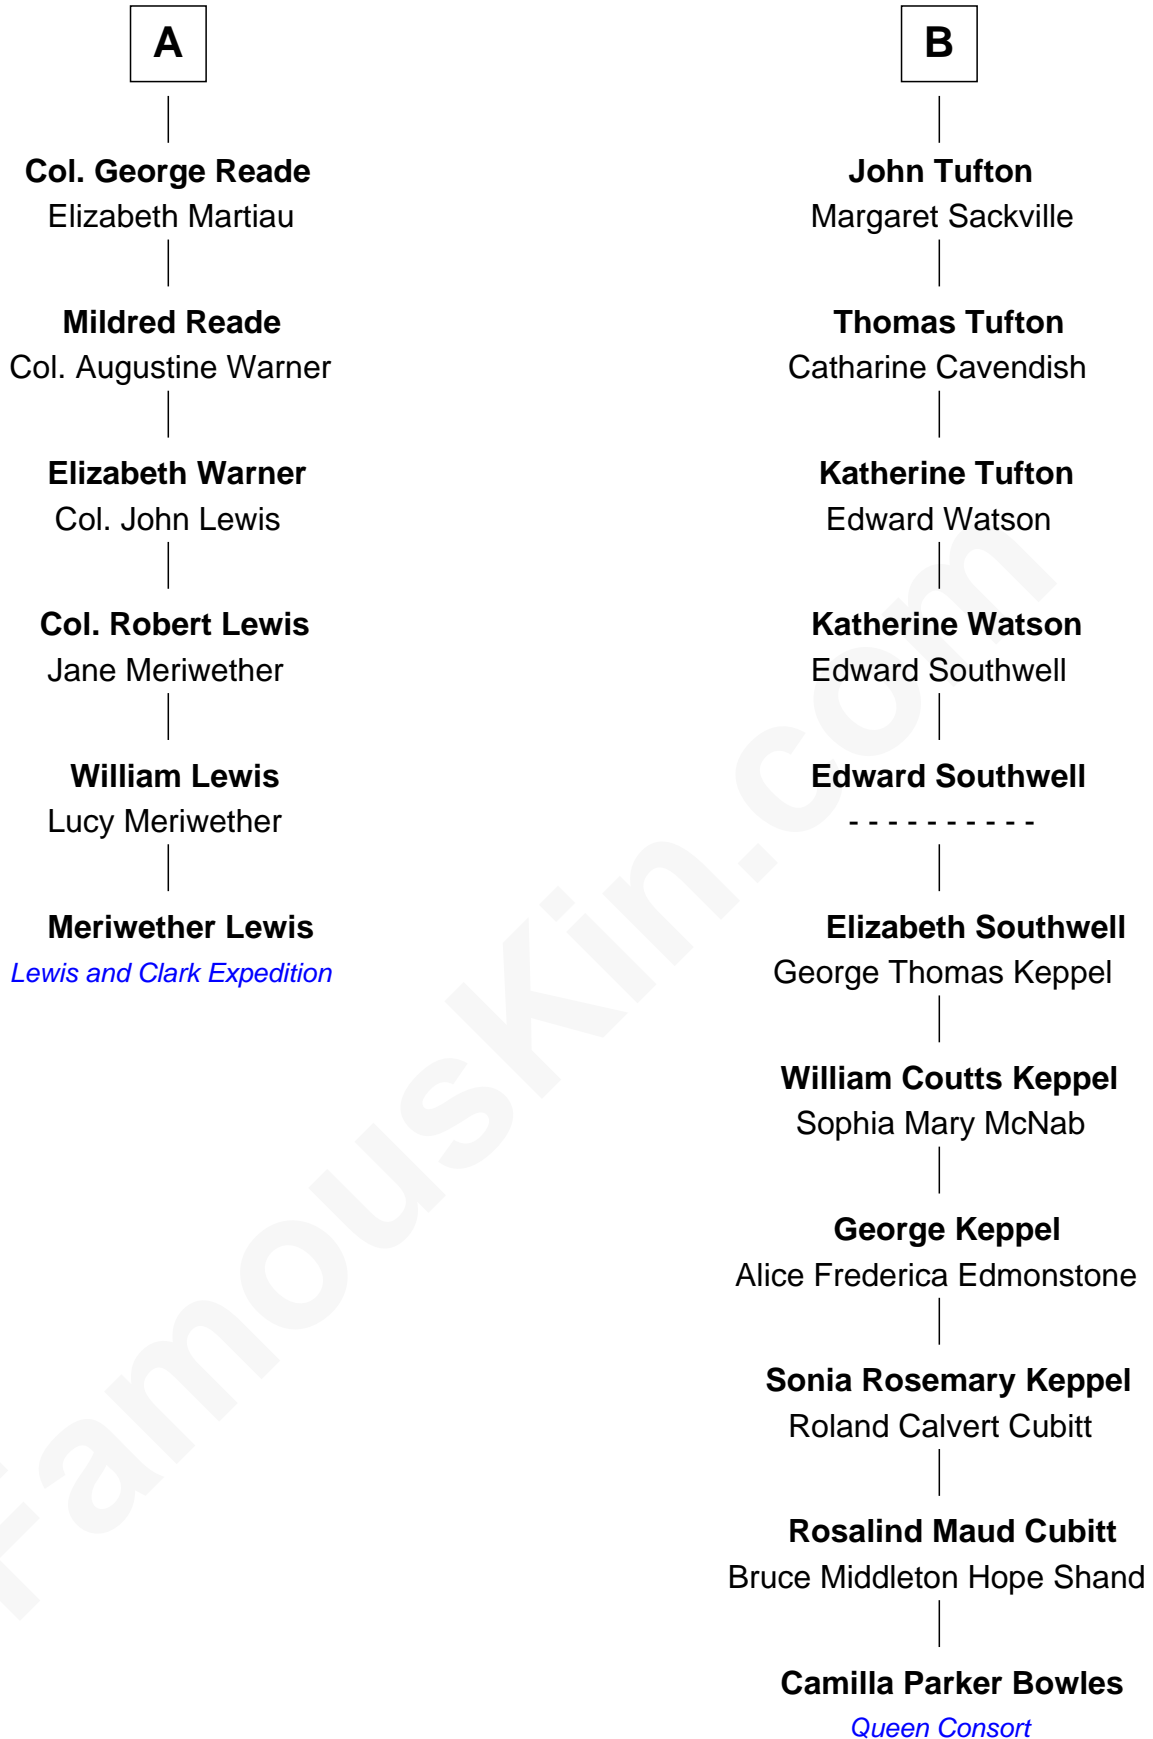

FamousKin.com

Relationship Chart of

Meriwether Lewis

Lewis and Clark Expedition

12th cousin 5 times removed of

Camilla Parker Bowles

Queen Consort of the United Kingdom

Sir Reynold Grey

Margaret de Ros

Camilla Parker Bowles photo by [Agência Brasil](#) [\(CC BY 3.0 BRAZIL\)](#)