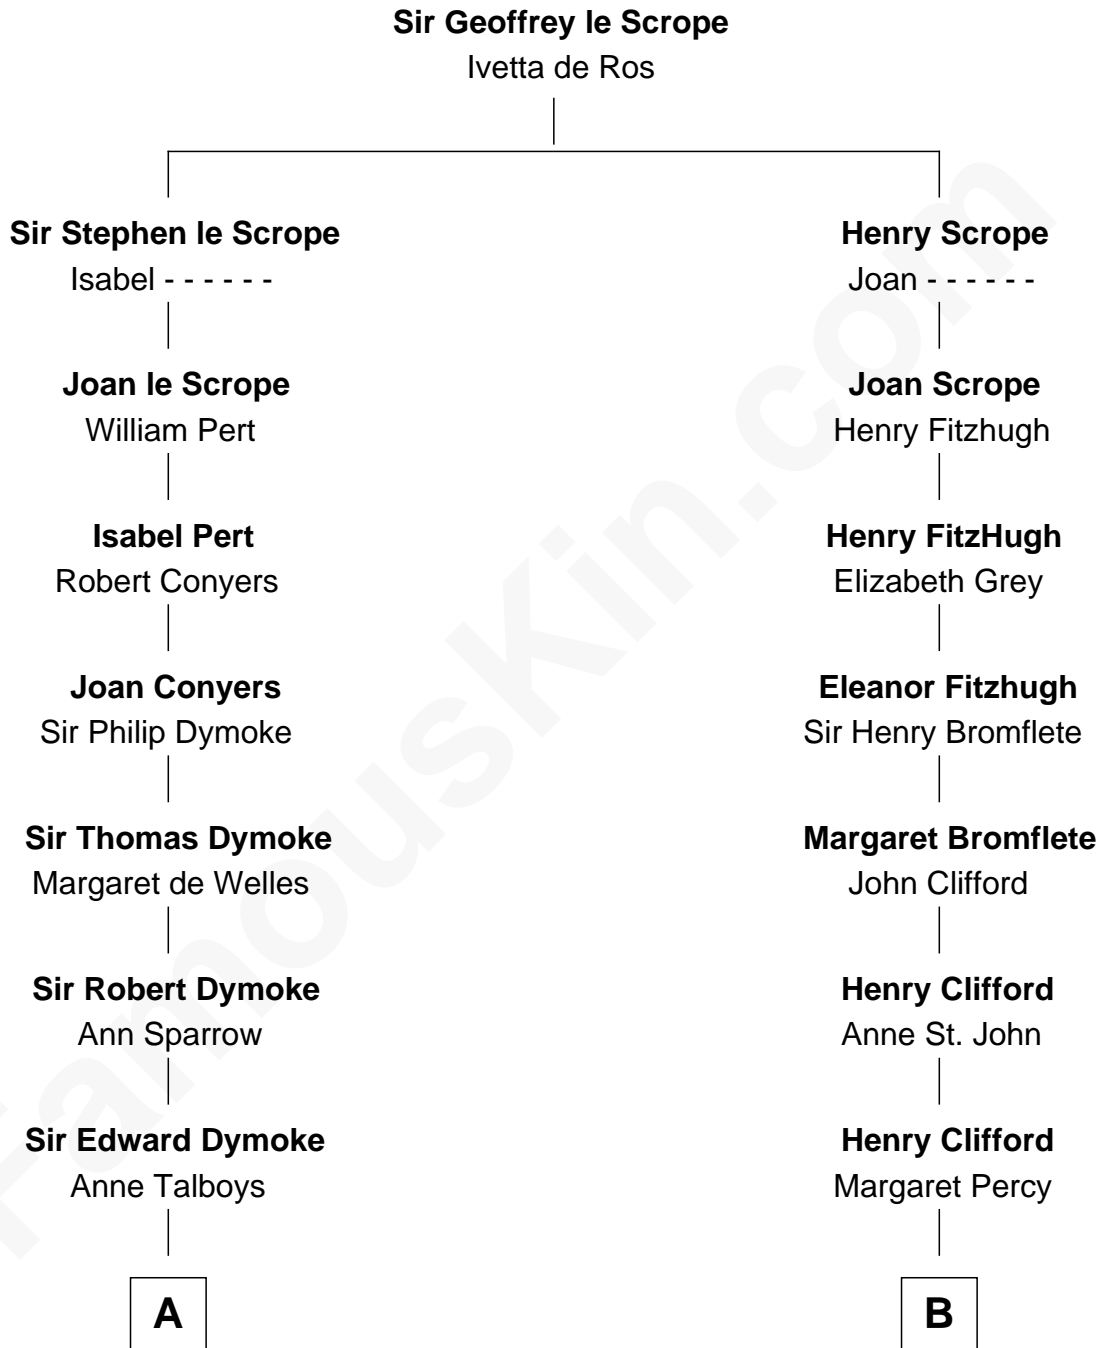

FamousKin.com

Relationship Chart of

Meriwether Lewis

Lewis and Clark Expedition

14th cousin 6 times removed of

Camilla Parker Bowles

Queen Consort of the United Kingdom

C

George Keppel

Alice Frederica Edmonstone

Sonia Rosemary Keppel

Roland Calvert Cubitt

Rosalind Maud Cubitt

Bruce Middleton Hope Shand

Camilla Parker Bowles

Queen Consort