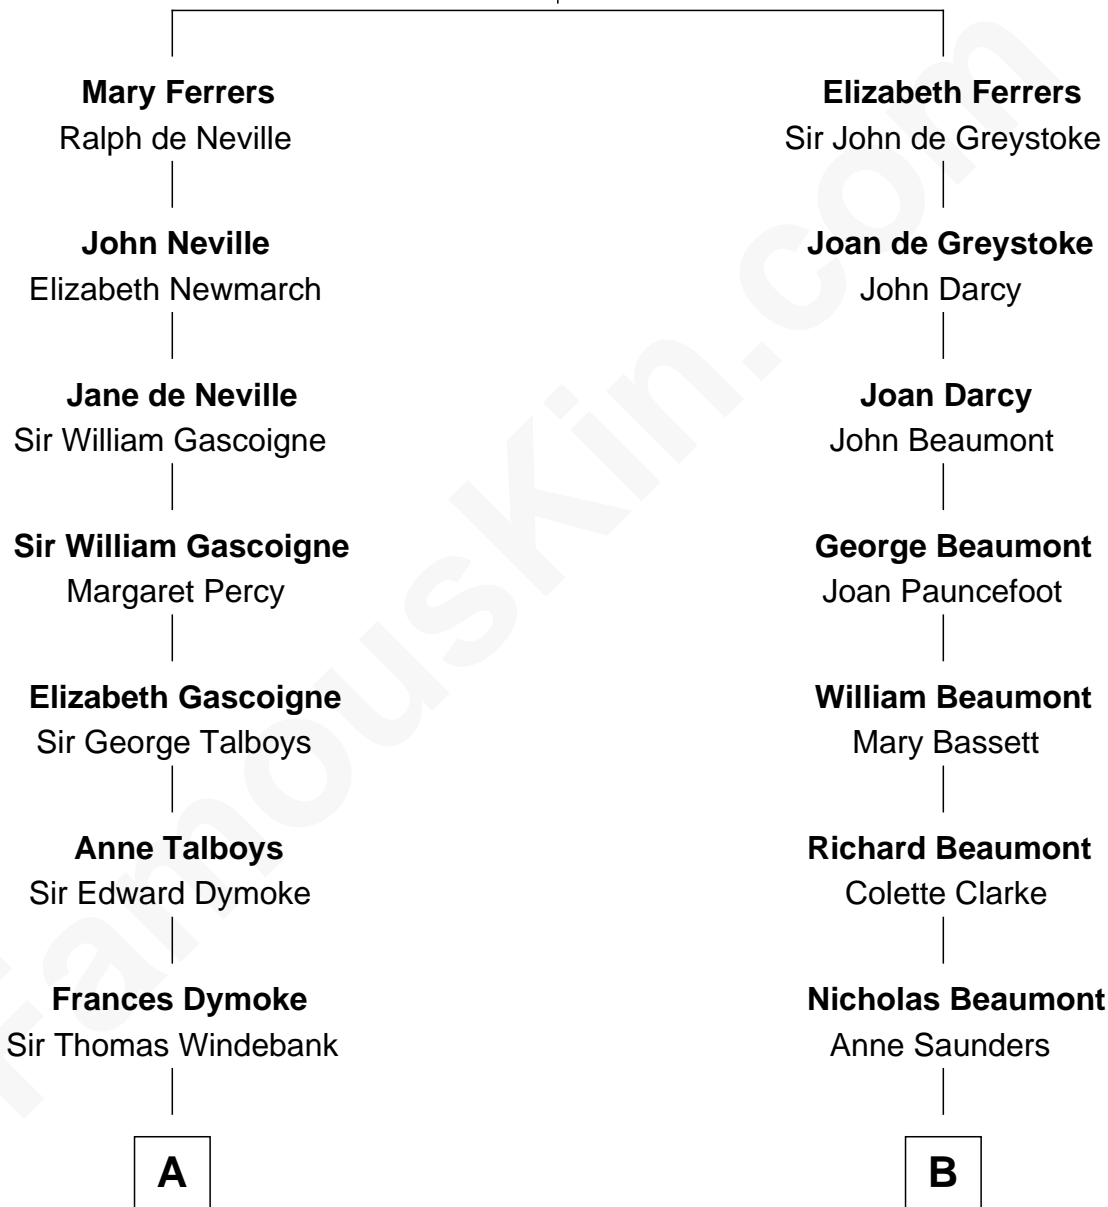

FamousKin.com Relationship Chart of

Meriwether Lewis

Lewis and Clark Expedition

13th cousin 7 times removed of

Camilla Parker Bowles

Queen Consort of the United Kingdom

Sir Robert de Ferrers

Joan Beaufort

C

George Keppel

Alice Frederica Edmonstone

Sonia Rosemary Keppel

Roland Calvert Cubitt

Rosalind Maud Cubitt

Bruce Middleton Hope Shand

Camilla Parker Bowles

Queen Consort