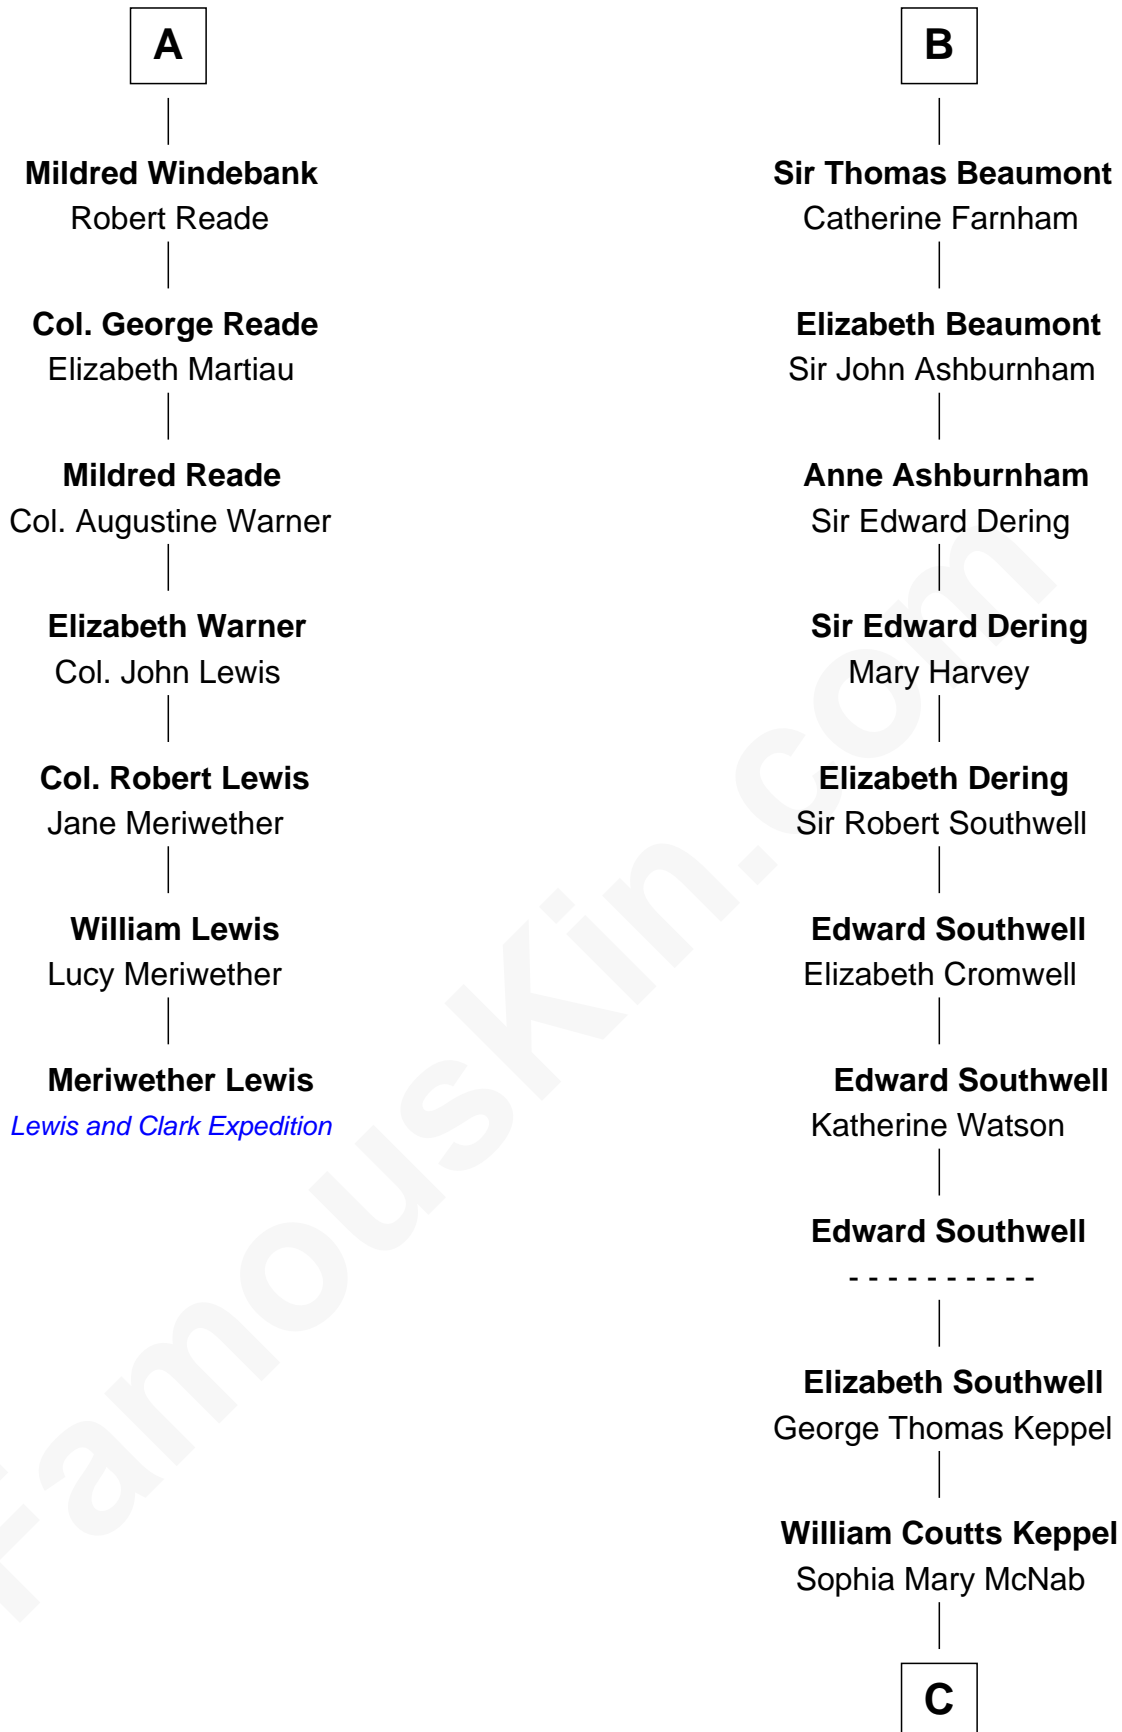

FamousKin.com Relationship Chart of

Meriwether Lewis

Lewis and Clark Expedition

13th cousin 7 times removed of

Camilla Parker Bowles

Queen Consort of the United Kingdom

Sir Robert de Ferrers

Joan Beaufort

C

George Keppel

Alice Frederica Edmonstone

Sonia Rosemary Keppel

Roland Calvert Cubitt

Rosalind Maud Cubitt

Bruce Middleton Hope Shand

Camilla Parker Bowles

Queen Consort