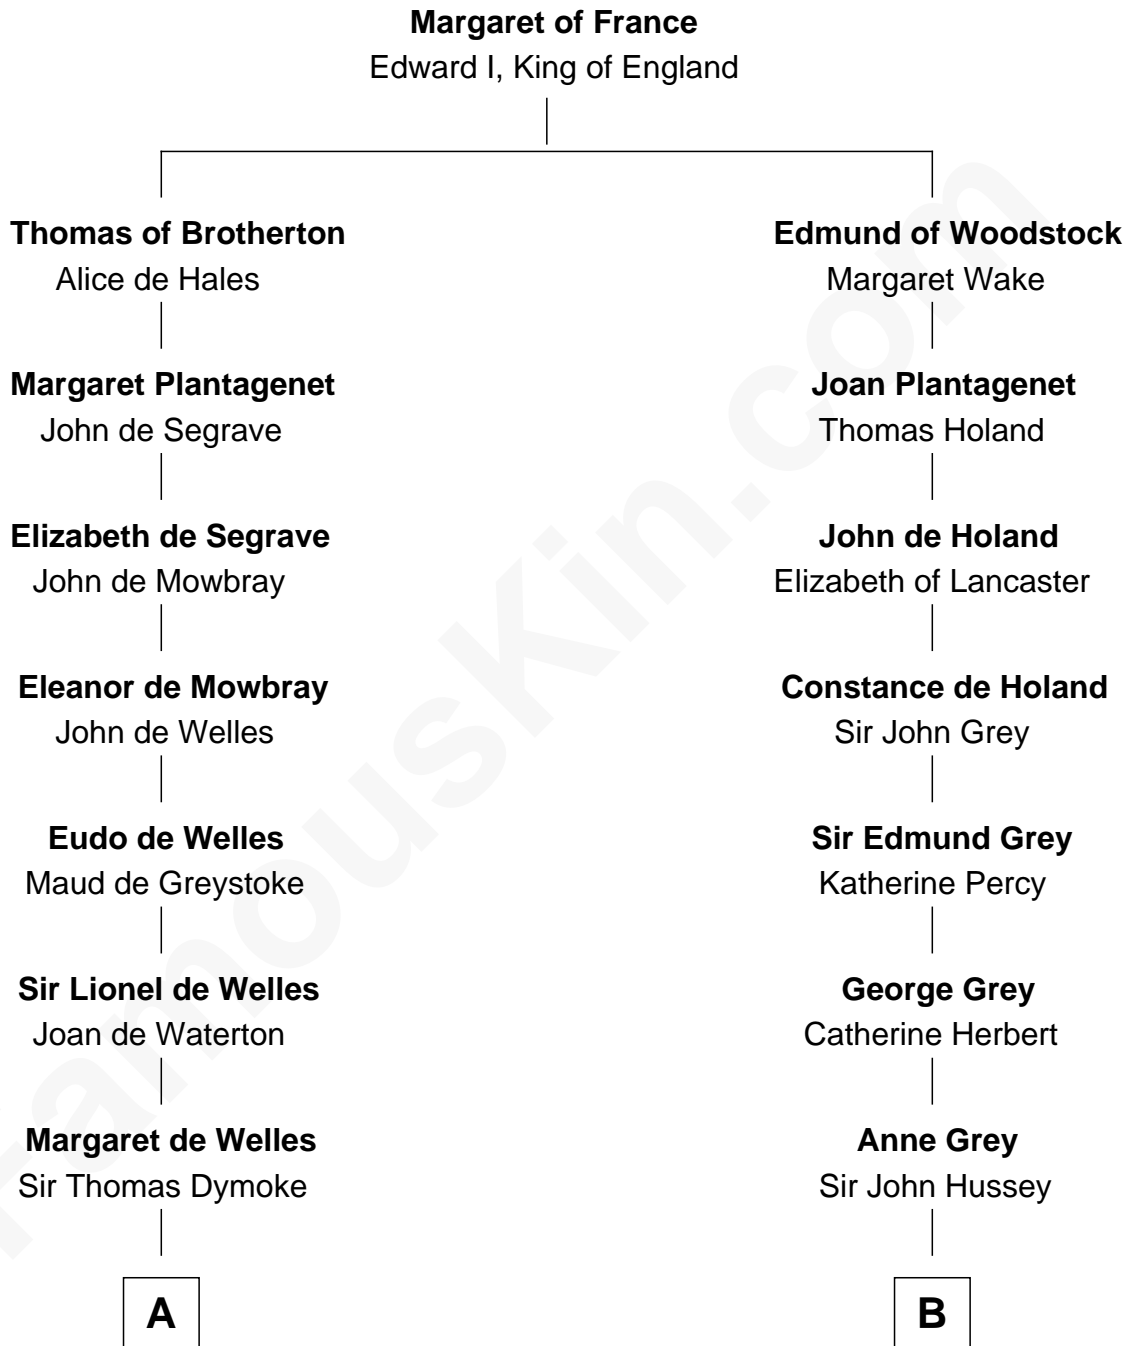

FamousKin.com

Relationship Chart of

Meriwether Lewis

Lewis and Clark Expedition

16th cousin 4 times removed of

Camilla Parker Bowles

Queen Consort of the United Kingdom

C

George Keppel

Alice Frederica Edmonstone

Sonia Rosemary Keppel

Roland Calvert Cubitt

Rosalind Maud Cubitt

Bruce Middleton Hope Shand

Camilla Parker Bowles

Queen Consort